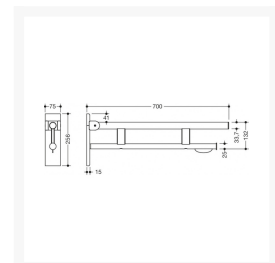

Product Images