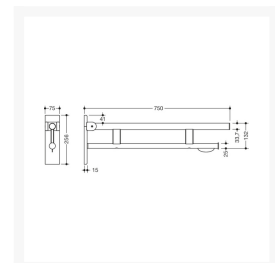

Product Images