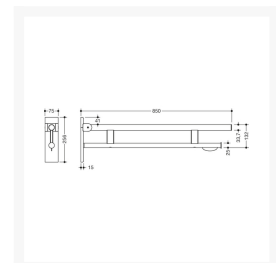

Product Images