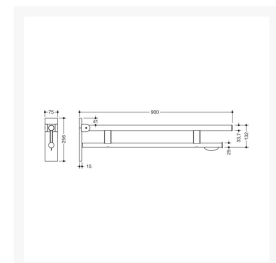

Product Images