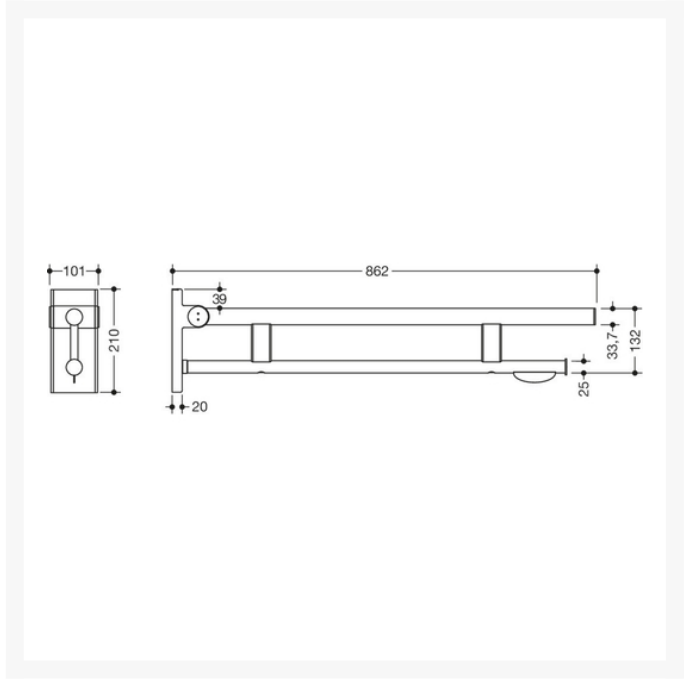

Independent 4 Life

HEWI System 900 - 850mm Mobile Hinged Support Rail Duo, w/ TRH, OPT Leg & Cover Plates - Choice of Finish

From: £524.88
To: £1,369.68
Inc. VAT

Product Code: 900.50.408

Product Images

Product Options

Product Code / Finish / Length (mm)

900.50.408XA - 850mm Mobile Hinged Support Rail Duo, TRH - Satin Finish

£437.40

HEWI removable hinged support rail Duo Mobile, stylish satin finish, two parallel round gripping levels made of high quality stainless steel. Maintenance free, permanently smooth and easy moving joint. With a 850mm projection, wall plate 210mm high and 101mm wide, loading capacity of 100kg. Toilet roll holder included.

900.50.40840 - 850mm Mobile Hinged Support Rail Duo, TRH - Chrome Plated

£623.50

HEWI removable hinged support rail Duo Mobile, stylish chrome plated finish, two parallel round gripping levels made of high quality stainless steel. Maintenance free, permanently smooth and easy moving joint. With a 850mm projection, wall plate 210mm high and 101mm wide, loading capacity of 100kg. Toilet roll holder included.