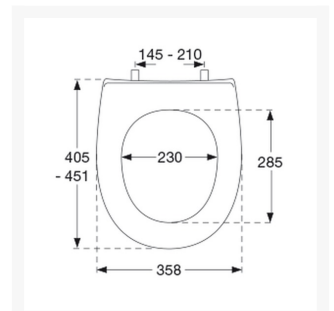

Product Images