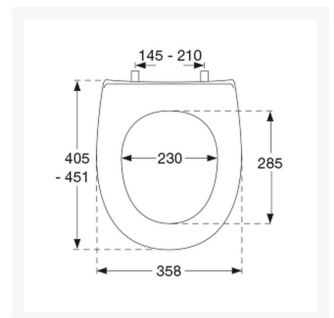

Independent 4 Life

Pressalit Toilet Seat Care Soft Close w/ Cover - White

£204.84 Inc. VAT

Product Code: R395011-DG9999

Product Images