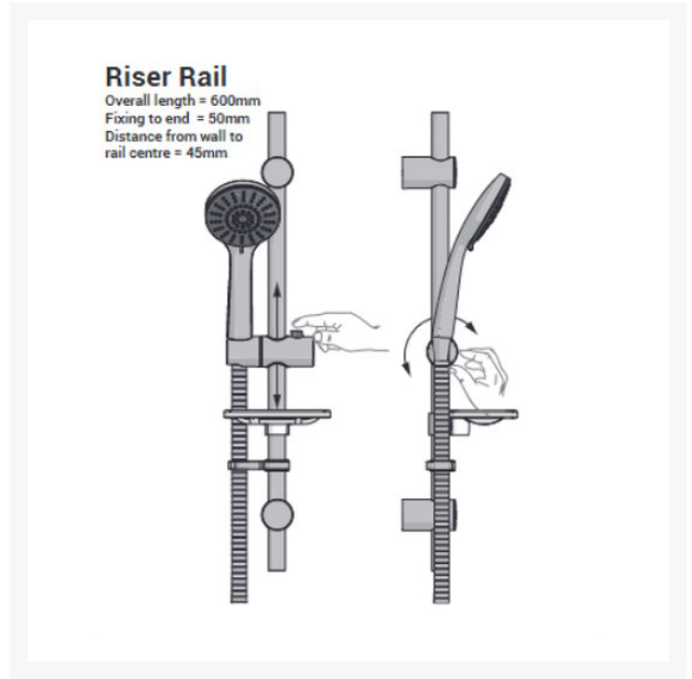

Description

The AKW iTherm 8.5kW thermostatic shower, with a standard riser rail kit. Expertly designed, an electric shower encompassing a multitude of features designed to aid with personal or assisted showering. Features, such as the LED indicators for the temperature and flow that assist with visual impairments, thermostatic maximum temperature protection and thermostatic temperature stability.

The shower has also been designed to assist the installer with simple but thoughtful features such as 8 different electric and water entry points, dual power blocks for right or left-hand wiring and a footprint that covers most manufacturer models; this reduces the chances of having to re-tile if retrofitting.

Key benefits:

- Super-quick and easy installation
- Electronic thermostatic Temperature and Flow Control
- Independent LED Temperature and flow Indicator and controls
- Thermostatically Stabilised Temperature
- Maximum water temperature protection
- Easy push Power button maintaining Temp/Flow settings
- Automatic shutdown time of 30 minutes
- Rounded surfaces for added safety if the user falls in the shower
- Chromed 600mm standard adjustable riser rail kit
- Includes a 3 mode shower head
- 1500mm shower hose
- Soap Dish
- No re-tiling required, ideal for refurbishment work

Product compatibility:

- All AKW digital and manual shower pumps
- Wireless pumped interface
- Suitable for AKW M Series, (flow sensor) or AKW A4 (flow switch)

www.independent4life.co.uk | info@independent4life.co.uk | Tel: 0800 500 3001 | VAT No: 942447711

EORI GB942447711000