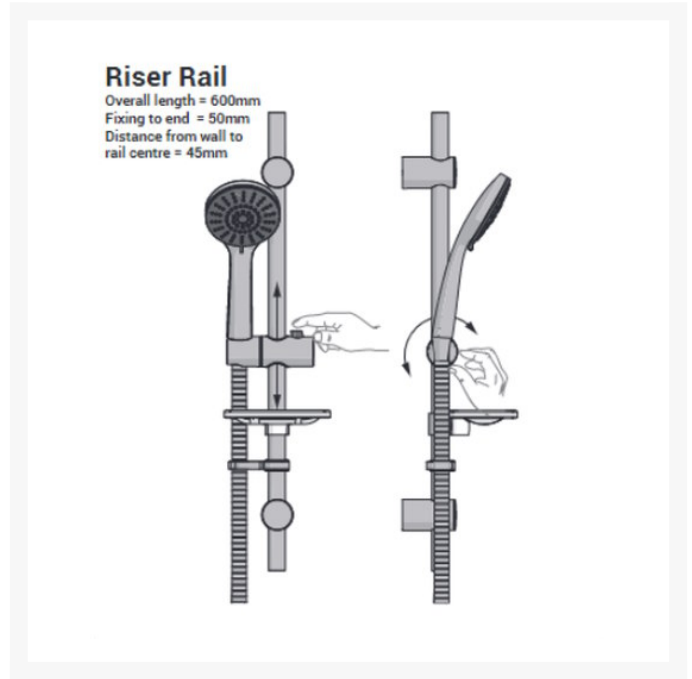

Description

The AKW iTherm 9.5kW thermostatic shower, with a standard riser rail kit. Expertly designed, an electric shower encompassing a multitude of features designed to aid with personal or assisted showering. Features, such as the LED indicators for the temperature and flow that assist with visual impairments, thermostatic maximum temperature protection and thermostatic temperature stability.

The shower has also been designed to assist the installer with simple but thoughtful features such as 8 different electric and water entry points, dual power blocks for right or left-hand wiring and a footprint that covers most manufacturer models; this reduces the chances of having to re-tile if retrofitting.

Key benefits:

- Super-quick and easy installation
- Electronic thermostatic Temperature and Flow Control
- Independent LED Temperature and flow Indicator and controls
- Thermostatically Stabilised Temperature
- Maximum water temperature protection
- Easy push Power button maintaining Temp/Flow settings
- Automatic shutdown time of 30 minutes
- Rounded surfaces for added safety if the user falls in the shower
- Chromed 600mm standard adjustable riser rail kit
- Includes a 3 mode shower head
- 1500mm shower hose
- Soap Dish
- No re-tiling required, ideal for refurbishment work

Product compatibility:

- All AKW digital and manual shower pumps
- Wireless pumped interface
- Suitable for AKW M Series, (flow sensor) or AKW A4 (flow switch)

www.independent4life.co.uk | info@independent4life.co.uk | Tel: 0800 500 3001 | VAT No: 942447711

EORI GB942447711000