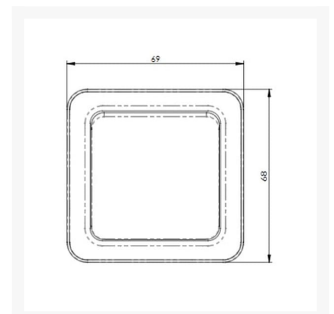

Independent 4 Life

AKW Digipump Auxiliary Pump Switch

£12.41 Inc. VAT

Product Code: 25488

Product Images