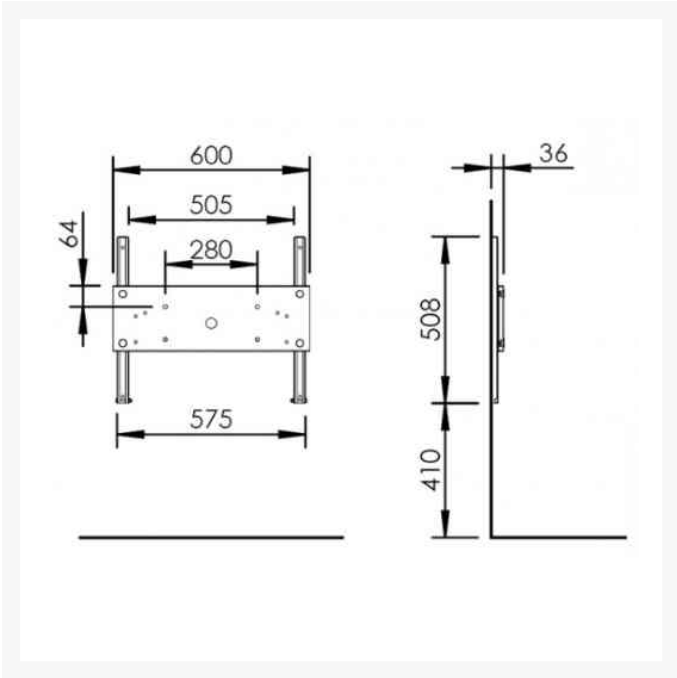

Independent 4 Life

Granberg Basicline 403-11 Manual Height ADJ Bracket, Basin, Waste Kit - OPT Taps & Flexible Hoses

£943.92 Inc. VAT

Product Code: 403-11-05

Product Images

Additional Options

Product Code / Optional Mixer Tap & 2x 500mm PEX Hoses	425-105 / FMM Tap, 150mm lever (Not UK - WRAS or TMV approved)	£293.40
	425-106 / FMM Tap, 150mm lever, 1.5m hose hand shower (Not UK - WRAS or TMV approved)	£468.90
	425-110 / FMM Infrared tap, 6V battery (Not UK - WRAS or TMV approved)	£414.00
	IT1005CP-F / Inta Tap, 140mm lever (TMV & WRAS Approved)	£195.41

Description

The Granberg Basicline 403 is a wall mounted manual washbasin lift.

Stylish and discreet, the entire system can be manually moved to the required height and locked into place.

This version includes the 425-011 washbasin.

Key benefits:

- Complete height adjustable basin system
- Compact washbasin for children or confined spaces
- Manual adjustment using a socket wrench
- Track design gives it step-less 250mm height adjustment
- Depth of leg room under the washbasin (mm): 482
- Free space below the unit for plumbing connections
- Low level (can be installed beneath a mirror or cabinet)

Technical details:

- Total width (mm): 600
- Height of wall bracket (mm): 508
- Depth of wall bracket (mm): 38
- Total depth from front of basin to wall (mm): 482
- Width of washbasin (mm): 600

- Depth of basin (mm): 445
- Distance from front edge to tap lever (mm): 225
- Height from top of basin to floor when mounted at the recommended height (mm): 670-920 (adjustable)
- Max load (kg): 100