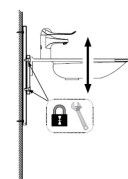

Independent 4 Life

Granberg Basicline 403-11 Manual Height ADJ Bracket, Basin, Waste Kit - OPT Taps & Flexible Hoses

£943.92 Inc. VAT

Product Code: 403-11-05

Product Images

Additional Options

Product Code / Optional Mixer Tap & 2x 500mm PEX Hoses	425-105 / FMM Tap, 150mm lever (Not UK - WRAS or TMV approved)	£293.40
	425-106 / FMM Tap, 150mm lever, 1.5m hose hand shower (Not UK - WRAS or TMV approved)	£468.90
	425-110 / FMM Infrared tap, 6V battery (Not UK - WRAS or TMV approved)	£414.00
	IT1005CP-F / Inta Tap, 140mm lever (TMV & WRAS Approved)	£195.41

Description

The Granberg Basicline 403 is a wall mounted manual washbasin lift.

Stylish and discreet, the entire system can be manually moved to the required height and locked into place.

This version includes the 425-011 washbasin.

Key benefits:

- Complete height adjustable basin system
- Compact washbasin for children or confined spaces
- Manual adjustment using a socket wrench
- Track design gives it step-less 250mm height adjustment
- Depth of leg room under the washbasin (mm): 482
- Free space below the unit for plumbing connections
- Low level (can be installed beneath a mirror or cabinet)

Technical details:

- Total width (mm): 600
- Height of wall bracket (mm): 508
- Depth of wall bracket (mm): 38
- Total depth from front of basin to wall (mm): 482
- Width of washbasin (mm): 600

- Depth of basin (mm): 445
- Distance from front edge to tap lever (mm): 225
- Height from top of basin to floor when mounted at the recommended height (mm): 670-920 (adjustable)
- Max load (kg): 100