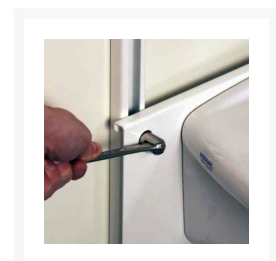

Independent 4 Life

Granberg Basicline 403-01 Manual Height ADJ Bracket, Basin, Waste Kit - OPT Taps & Flexible Hoses

£1,315.44 Inc. VAT

Product Code: 403-01-05

Product Images

Additional Options

Product Code / Optional Mixer Tap & 2x 500mm PEX Hoses	425-105 / FMM Tap, 150mm lever (Not UK - WRAS or TMV approved)	£293.40
	425-106 / FMM Tap, 150mm lever, 1.5m hose hand shower (Not UK - WRAS or TMV approved)	£468.90
	425-110 / FMM Infrared tap, 6V battery (Not UK - WRAS or TMV approved)	£414.00
	IT1005CP-F / Inta Tap, 140mm lever (TMV & WRAS Approved)	£195.41
	IT1006CP-F / Inta Tap, 190mm lever (TMV & WRAS Approved)	£217.90

Description

The Granberg Basicline 403 is a wall mounted manual washbasin lift.

Stylish and discreet, the entire system can be manually moved to the required height and locked into place.

This version includes the 425-001 washbasin.

Key benefits:

- Complete height adjustable basin system
- Wheelchair accessible washbasin with shallow bowl and concave front edge
- Manual adjustment using a socket wrench
- Track design gives it step-less 250mm height adjustment
- Depth of leg room under the washbasin (mm): 526
- Free space below the unit for plumbing connections
- Low level (can be installed beneath a mirror or cabinet)