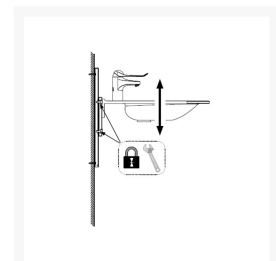

Independent 4 Life

Granberg Basicline 403-01 Manual Height ADJ Bracket, Basin, Waste Kit - OPT Taps & Flexible Hoses

£1,315.44 Inc. VAT

Product Code: 403-01-05

Product Images

Additional Options

Product Code / Optional Mixer Tap & 2x 500mm PEX Hoses	425-105 / FMM Tap, 150mm lever (Not UK - WRAS or TMV approved)	£293.40
	425-106 / FMM Tap, 150mm lever, 1.5m hose hand shower (Not UK - WRAS or TMV approved)	£468.90
	425-110 / FMM Infrared tap, 6V battery (Not UK - WRAS or TMV approved)	£414.00
	IT1005CP-F / Inta Tap, 140mm lever (TMV & WRAS Approved)	£195.41
	IT1006CP-F / Inta Tap, 190mm lever (TMV & WRAS Approved)	£217.90

Description

The Granberg Basicline 403 is a wall mounted manual washbasin lift.

Stylish and discreet, the entire system can be manually moved to the required height and locked into place.

This version includes the 425-001 washbasin.

Key benefits:

- Complete height adjustable basin system
- Wheelchair accessible washbasin with shallow bowl and concave front edge
- Manual adjustment using a socket wrench
- Track design gives it step-less 250mm height adjustment
- Depth of leg room under the washbasin (mm): 526
- Free space below the unit for plumbing connections
- Low level (can be installed beneath a mirror or cabinet)

Technical details:

- Total width (mm): 600

- Height of wall bracket (mm): 508
- Depth of wall bracket (mm): 38
- Total depth from front of basin to wall (mm): 526
- Width of washbasin (mm): 600
- Depth of basin (mm): 490
- Distance from front edge to tap lever (mm): 265
- Height from top of basin to floor when mounted at the recommended height (mm): 650-900 (adjustable)
- Max load (kg): 100