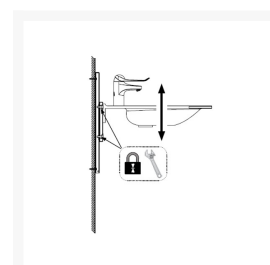

Independent 4 Life

Granberg Basicline 403-03 Manual Height ADJ Bracket, Basin, Waste Kit - OPT Taps & Flexible Hoses

£1,216.08 Inc. VAT

Product Code: 403-03-05

Product Images

Additional Options

Product Code / Optional Mixer Tap & 2x 500mm PEX Hoses	425-105 / FMM Tap, 150mm lever (Not UK - WRAS or TMV approved)	£293.40
	425-106 / FMM Tap, 150mm lever, 1.5m hose hand shower (Not UK - WRAS or TMV approved)	£468.90
	425-110 / FMM Infrared tap, 6V battery (Not UK - WRAS or TMV approved)	£414.00
	IT1005CP-F / Inta Tap, 140mm lever (TMV & WRAS Approved)	£195.41
	IT1006CP-F / Inta Tap, 190mm lever (TMV & WRAS Approved)	£217.90

Description

The Granberg Basicline 403 is a wall mounted manual washbasin lift.

Stylish and discreet, the entire system can be manually moved to the required height and locked into place.

This version includes the 425-003 washbasin.

Key benefits:

- Complete height adjustable basin system
- Wheelchair accessible washbasin with shallow bowl, concave front edge and easy-to-grip sides
- Manual adjustment using a socket wrench
- Track design gives it step-less 250mm height adjustment
- Depth of leg room under the washbasin (mm): 586
- Free space below the unit for plumbing connections
- Low level (can be installed beneath a mirror or cabinet)

Technical details:

- Total width (mm): 600

- Height of wall bracket (mm): 508
- Depth of wall bracket (mm): 38
- Total depth from front of basin to wall (mm): 586
- Width of washbasin (mm): 600
- Depth of basin (mm): 550
- Distance from front edge to tap lever (mm): 324
- Height from top of basin to floor when mounted at the recommended height (mm): 660-910 (adjustable)
- Max load (kg): 100