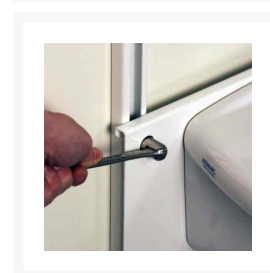

Independent 4 Life

Granberg Basicline 403-03 Manual Height ADJ Bracket, Basin, Waste Kit - OPT Taps & Flexible Hoses

£1,216.08 Inc. VAT

Product Code: 403-03-05

Product Images

Additional Options

Product Code / Optional Mixer Tap & 2x 500mm PEX Hoses	425-105 / FMM Tap, 150mm lever (Not UK - WRAS or TMV approved)	£293.40
	425-106 / FMM Tap, 150mm lever, 1.5m hose hand shower (Not UK - WRAS or TMV approved)	£468.90
	425-110 / FMM Infrared tap, 6V battery (Not UK - WRAS or TMV approved)	£414.00
	IT1005CP-F / Inta Tap, 140mm lever (TMV & WRAS Approved)	£195.41
	IT1006CP-F / Inta Tap, 190mm lever (TMV & WRAS Approved)	£217.90

Description

The Granberg Basicline 403 is a wall mounted manual washbasin lift.

Stylish and discreet, the entire system can be manually moved to the required height and locked into place.

This version includes the 425-003 washbasin.

Key benefits:

- Complete height adjustable basin system
- Wheelchair accessible washbasin with shallow bowl, concave front edge and easy-to-grip sides
- Manual adjustment using a socket wrench
- Track design gives it step-less 250mm height adjustment
- Depth of leg room under the washbasin (mm): 586
- Free space below the unit for plumbing connections
- Low level (can be installed beneath a mirror or cabinet)