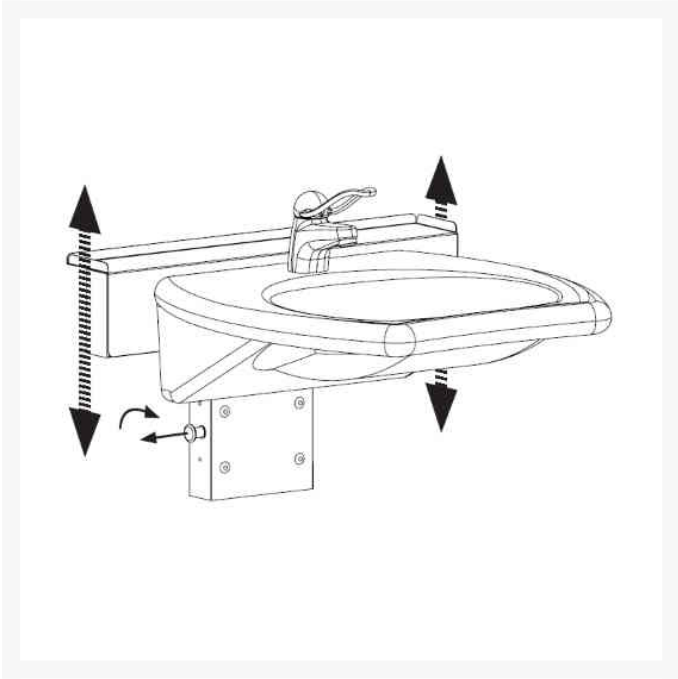

Independent 4 Life

Granberg Basicline 406-03 Gas Sprung Height ADJ Bracket, Basin, Waste Kit - OPT Taps & Flexible Hoses

£2,021.76 Inc. VAT

Product Code: 406-03-05

Product Images

Additional Options

Product Code / Optional Mixer Tap & 2x 500mm PEX Hoses	425-105 / FMM Tap, 150mm lever (Not UK - WRAS or TMV approved)	£293.40
	425-106 / FMM Tap, 150mm lever, 1.5m hose hand shower (Not UK - WRAS or TMV approved)	£468.90
	425-110 / FMM Infrared tap, 6V battery (Not UK - WRAS or TMV approved)	£414.00
	IT1005CP-F / Inta Tap, 140mm lever (TMV & WRAS Approved)	£195.41
	IT1006CP-F / Inta Tap, 190mm lever (TMV & WRAS Approved)	£217.90

Description

The Granberg Basicline 406 is a wall mounted manual washbasin lift with gas spring.

Stylish and discreet, the entire system can be manually moved to the required height and locked into place.

This version includes the 425-003 washbasin.

Key benefits:

- Complete height adjustable basin system
- Manual operation with gas spring - for occasional height adjustments
- Bracket provides 190mm of adjustment in 12mm increments
- Wheelchair accessible round washbasin with tapered front edge
- Depth of leg room under the washbasin (mm): 660
- Practical storage shelf behind the washbasin 120mm deep
- Free space below the unit for plumbing connections
- Low level (can be installed beneath a mirror or cabinet)

Technical details:

- Width (mm): 602
- Height when mounted at the recommended height (mm): 673 - 863 (adjustable)
- Total depth from front of basin to wall (mm): 660
- Width of washbasin (mm): 600

- Depth of basin (mm): 550
- Distance from front edge to mixer tap lever (mm): 324
- Height from top of basin to floor when mounted at the recommended height (mm): 652-842 (adjustable)
- Note: Assistance is required to push the rear of the basin on the downward stroke
- The adjustment toggle, is left hand mounted (this cannot be changed)
- Max. load basin (kg): 50