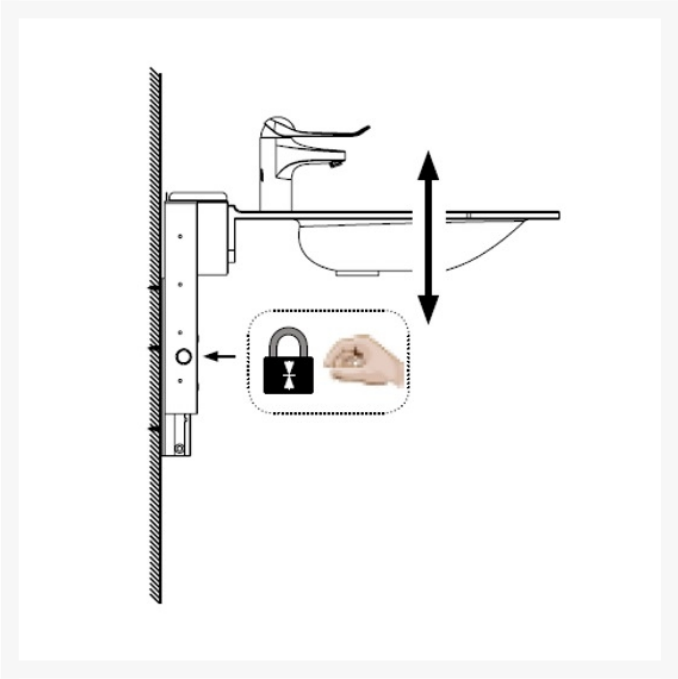

Independent 4 Life

Granberg Basicline 406-03 Gas Sprung Height ADJ Bracket, Basin, Waste Kit - OPT Taps & Flexible Hoses

£2,021.76 Inc. VAT

Product Code: 406-03-05

Product Images

Additional Options

Product Code / Optional Mixer Tap & 2x 500mm PEX Hoses	425-105 / FMM Tap, 150mm lever (Not UK - WRAS or TMV approved)	£293.40
	425-106 / FMM Tap, 150mm lever, 1.5m hose hand shower (Not UK - WRAS or TMV approved)	£468.90
	425-110 / FMM Infrared tap, 6V battery (Not UK - WRAS or TMV approved)	£414.00
	IT1005CP-F / Inta Tap, 140mm lever (TMV & WRAS Approved)	£195.41
	IT1006CP-F / Inta Tap, 190mm lever (TMV & WRAS Approved)	£217.90

Description

The Granberg Basicline 406 is a wall mounted manual washbasin lift with gas spring.

Stylish and discreet, the entire system can be manually moved to the required height and locked into place.

This version includes the 425-003 washbasin.

Key benefits:

- Complete height adjustable basin system
- Manual operation with gas spring - for occasional height adjustments
- Bracket provides 190mm of adjustment in 12mm increments
- Wheelchair accessible round washbasin with tapered front edge
- Depth of leg room under the washbasin (mm): 660
- Practical storage shelf behind the washbasin 120mm deep
- Free space below the unit for plumbing connections
- Low level (can be installed beneath a mirror or cabinet)

Technical details:

- Width (mm): 602
- Height when mounted at the recommended height (mm): 673 - 863 (adjustable)
- Total depth from front of basin to wall (mm): 660
- Width of washbasin (mm): 600

- Depth of basin (mm): 550
- Distance from front edge to mixer tap lever (mm): 324
- Height from top of basin to floor when mounted at the recommended height (mm): 652-842 (adjustable)
- Note: Assistance is required to push the rear of the basin on the downward stroke
- The adjustment toggle, is left hand mounted (this cannot be changed)
- Max. load basin (kg): 50