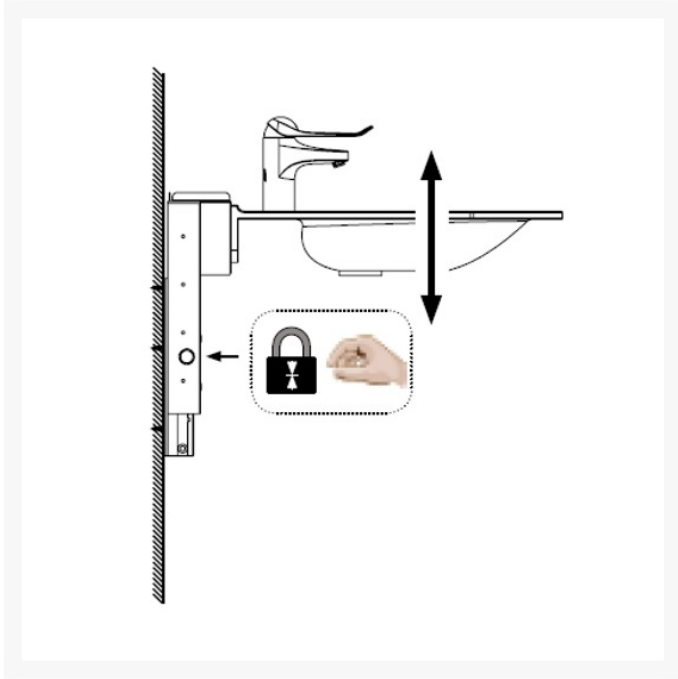

Independent 4 Life

Granberg Basicline 406-03 Gas Sprung Height ADJ Bracket, Basin, Waste Kit - OPT Taps & Flexible Hoses

£2,021.76 Inc. VAT

Product Code: 406-03-05

Product Images

Additional Options

Product Code / Optional Mixer Tap & 2x 500mm PEX Hoses	425-105 / FMM Tap, 150mm lever (Not UK - WRAS or TMV approved)	£293.40
	425-106 / FMM Tap, 150mm lever, 1.5m hose hand shower (Not UK - WRAS or TMV approved)	£468.90
	425-110 / FMM Infrared tap, 6V battery (Not UK - WRAS or TMV approved)	£414.00
	IT1005CP-F / Inta Tap, 140mm lever (TMV & WRAS Approved)	£195.41
	IT1006CP-F / Inta Tap, 190mm lever (TMV & WRAS Approved)	£217.90

Description

The Granberg Basicline 406 is a wall mounted manual washbasin lift with gas spring.

Stylish and discreet, the entire system can be manually moved to the required height and locked into place.

This version includes the 425-003 washbasin.

Key benefits:

- Complete height adjustable basin system
- Manual operation with gas spring - for occasional height adjustments
- Bracket provides 190mm of adjustment in 12mm increments
- Wheelchair accessible round washbasin with tapered front edge
- Depth of leg room under the washbasin (mm): 660
- Practical storage shelf behind the washbasin 120mm deep
- Free space below the unit for plumbing connections
- Low level (can be installed beneath a mirror or cabinet)

Technical details:

- Width (mm): 602
- Height when mounted at the recommended height (mm): 673 - 863 (adjustable)
- Total depth from front of basin to wall (mm): 660
- Width of washbasin (mm): 600

- Depth of basin (mm): 550
- Distance from front edge to mixer tap lever (mm): 324
- Height from top of basin to floor when mounted at the recommended height (mm): 652-842 (adjustable)
- Note: Assistance is required to push the rear of the basin on the downward stroke
- The adjustment toggle, is left hand mounted (this cannot be changed)
- Max. load basin (kg): 50