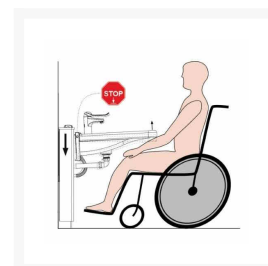

Independent 4 Life

Granberg Basicline 433-03 Electric WB Lift, Safety Switch, Mirror, LED Light & Waste Kit - OPT Taps & Flexible Hoses

£4,390.20 Inc. VAT

Product Code: 433-03-05

Product Images

Additional Options

Description

The Granberg Basicline 433 is a wall mounted electric washbasin lift with integrated mirror and LED lighting above.

Stylish and discreet, the entire system moves to the required height using the corded hand control, which can be complimented with an optional handheld remote control.

This version includes the 425-003 washbasin with safety stop system.

Key benefits:

- Complete 250mm wall mounted height adjustable system with mirror, lighting and washbasin
- Electric operation with corded hand control, optional handheld radio control (Product Code: 61385)
- Mirror and lighting move in tandem with the basin
- Wheelchair accessible washbasin with shallow bowl, concave front edge and easy-to-grip sides
- Depth of leg room under the washbasin (mm): 706
- Plumbing connections are elegantly concealed in the lifting unit
- Includes safety stop switch - prevents the descent of the lift in the event of an obstruction

Technical details:

- Total width (mm): 620
- Total height when mounted at the recommended height (mm): 1694-1944 (adjustable)
- Height of mirror (mm): 1000
- Total depth from front of basin to wall (mm): 706
- Width of washbasin (mm): 600
- Depth of basin (mm): 550
- Distance from front edge to tap lever (mm): 324
- Height from top of basin to floor (mm): 635-885 (adjustable)
- Speed of operation: 18mm / sec
- Electrical connection: Mains UK plug for 230 V, max. 1.5A
- Note: If ordering the optional handheld remote control a double plug socket is required
- IP-class: IPX4
- Wired hand controller, IP65 rated, with support hook
- Lifting force (kg): 100
- Max. basin load (kg): 50