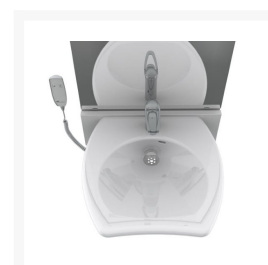

Independent 4 Life

Granberg Basicline 433-03 Electric WB Lift, Safety Switch, Mirror, LED Light & Waste Kit - OPT Taps & Flexible Hoses

£4,390.20 Inc. VAT

Product Code: 433-03-05

Product Images

Additional Options

Product Code / Optional control upgrade	425-410 / Standard corded hand control	£0.00
	61385 / Handheld remote control (single channel) - Adds Seven to Ten Working Days to Delivery	£337.50
Product Code / Optional mixer tap & 2x 500mm PEX hoses	425-105 / FMM Tap, 150mm lever (Not UK - WRAS or TMV approved)	£293.40
	425-106 / FMM Tap, 150mm lever, 1.5m hose hand shower (Not UK - WRAS or TMV approved)	£468.90
	425-110 / FMM Infrared tap, 6V battery (Not UK - WRAS or TMV approved)	£414.00
	IT1005CP-F / Inta Tap, 140mm lever (TMV & WRAS Approved)	£195.41
	IT1006CP-F / Inta Tap, 190mm lever (TMV & WRAS Approved)	£217.90

Description

The Granberg Basicline 433 is a wall mounted electric washbasin lift with integrated mirror and LED lighting above.

Stylish and discreet, the entire system moves to the required height using the corded hand control, which can be complimented with an optional handheld remote control.

Technical details:

- Total width (mm): 620
- Total height when mounted at the recommended height (mm): 1694-1944 (adjustable)
- Height of mirror (mm): 1000
- Total depth from front of basin to wall (mm): 706
- Width of washbasin (mm): 600
- Depth of basin (mm): 550
- Distance from front edge to tap lever (mm): 324
- Height from top of basin to floor (mm): 635-885 (adjustable)
- Speed of operation: 18mm / sec
- Electrical connection: Mains UK plug for 230 V, max. 1.5A
- Note: If ordering the optional handheld remote control a double plug socket is required
- IP-class: IPX4
- Wired hand controller, IP65 rated, with support hook
- Lifting force (kg): 100
- Max. basin load (kg): 50