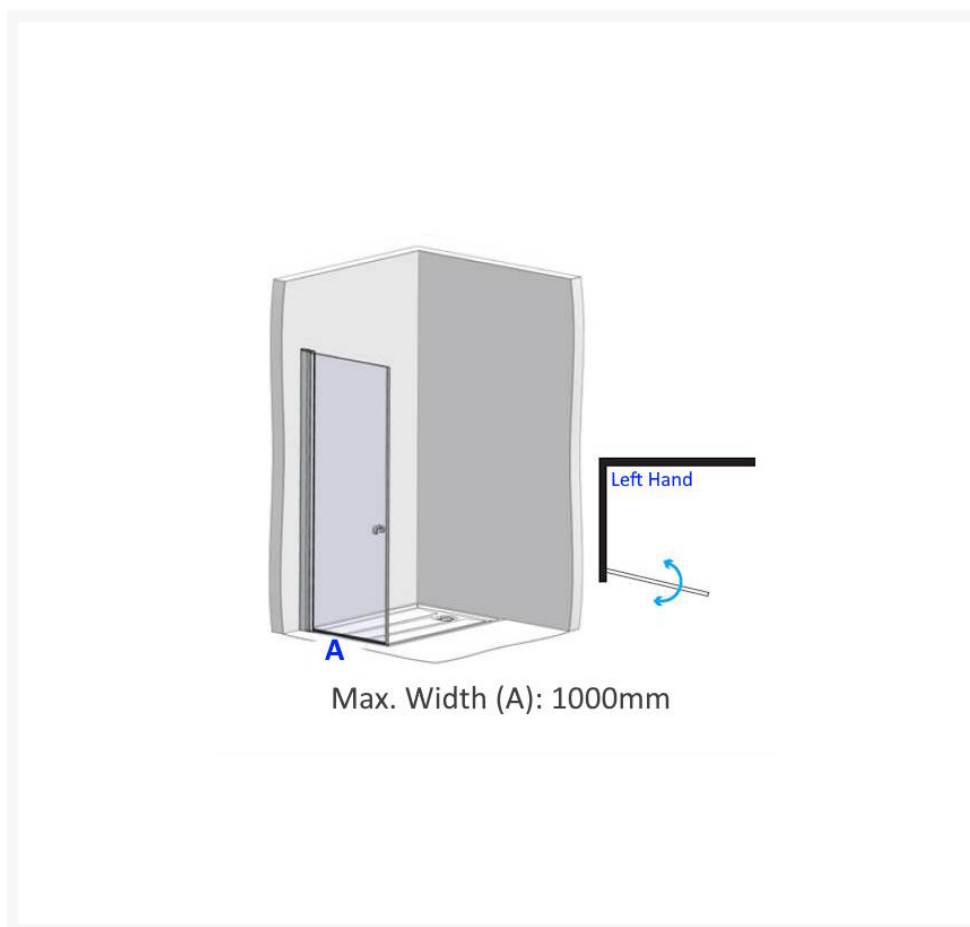

# EASA Elegance LH Full Height Door - Custom Size (A) Min. 500, Max. 1000mm

£764.40 Inc. VAT

Product Code: L4L

## Product Images

Max. Width (A): 1000mm

## Description

---

Left-hand EASA 1900mm full-height door, manufactured to your custom width (A) between 500-1000mm.

The stylish design adds a touch of elegance and sophistication to the shower area. The doors are well-designed with 6mm thermally toughened safety glass, which is three times stronger than non-tempered glass.