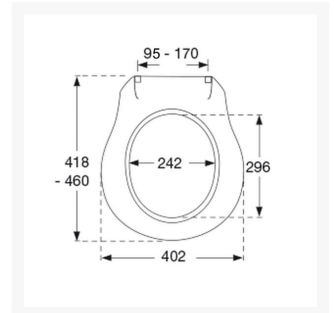

Independent 4 Life

Pressalit Raja 410

£307.80 Inc. VAT

Product Code: 410000-BL5999

Product Images

Description

The Pressalit Raja 410 toilet seat, is white in colour with a slow close mechanism and lift-off removable seat/lid function, allowing for easy cleaning. The toilet seat has a unique shape, the large dimensions allow the seat to fit a wide range of toilet bowls. The seat is suitable for users who need a larger seat and or a wider than standard aperture. Ideal for users who need to catheterise.

Technical details:

- Mounted: Bottom mounted
- Lift-off Universal hinge: BL5
- Seat colour: White
- Stainless Steel hinges
- Hinge spacing (mm): 95 - 170
- Max. seat ring load of 300kg / 47.24 stone
- Overall seat depth (mm): 418 - 460
- Overall seat width (mm): 402
- Depth of aperture (mm): 296
- Width of aperture (mm): 242

Warranty:

- 10 year warranty

Returns: Please note:

- Due to health, hygiene and infection control this product is non-returnable

Additional Information

Manufacturer	Pressalit
Seat Length (mm)	418 - 460
Seat Width (mm)	402
Hinge Spacing (mm)	95 - 170
Seat Colour	Pressalit White 000
Seat Configuration	Seat & Cover
Hinge Type	Universal Hinge