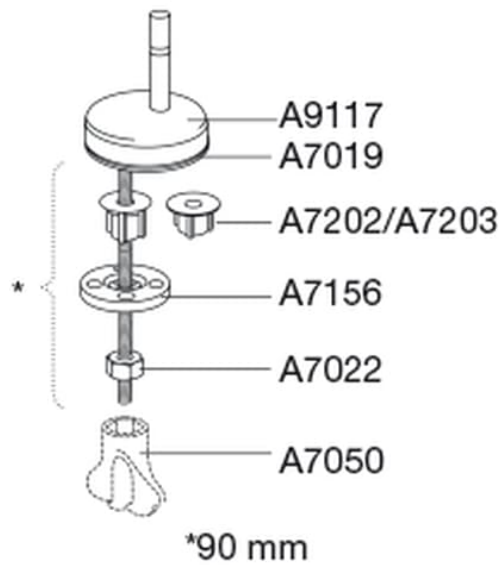

Independent 4 Life

Pressalit Raja 410

£307.80 Inc. VAT

Product Code: 410000-BL5999

Product Images

Description

The Pressalit Raja 410 toilet seat, is white in colour with a slow close mechanism and lift-off removable seat/lid function, allowing for easy cleaning. The toilet seat has a unique shape, the large dimensions allow the seat to fit a wide range of toilet bowls. The seat is suitable for users who need a larger seat and or a wider than standard aperture. Ideal for users who need to catheterise.

Key benefits:

- Built-in soft close function
- Removeable seat/lid for easier cleaning
- Suitable for universal toilets
- Wider than standard aperture can help users who need to catheterise
- Larger seat ideal for the larger users
- Maximum 300kg seat ring load

Technical details:

- Mounted: Bottom mounted
- Lift-off Universal hinge: BL5
- Seat colour: White
- Stainless Steel hinges
- Hinge spacing (mm): 95 - 170
- Max. seat ring load of 300kg / 47.24 stone
- Overall seat depth (mm): 418 - 460
- Overall seat width (mm): 402
- Depth of aperture (mm): 296
- Width of aperture (mm): 242

Warranty:

- 10 year warranty

Returns: Please note:

- Due to health, hygiene and infection control this product is non-returnable

Additional Information

Manufacturer	Pressalit
Seat Length (mm)	418 - 460
Seat Width (mm)	402
Hinge Spacing (mm)	95 - 170
Seat Colour	Pressalit White 000
Seat Configuration	Seat & Cover
Hinge Type	Universal Hinge