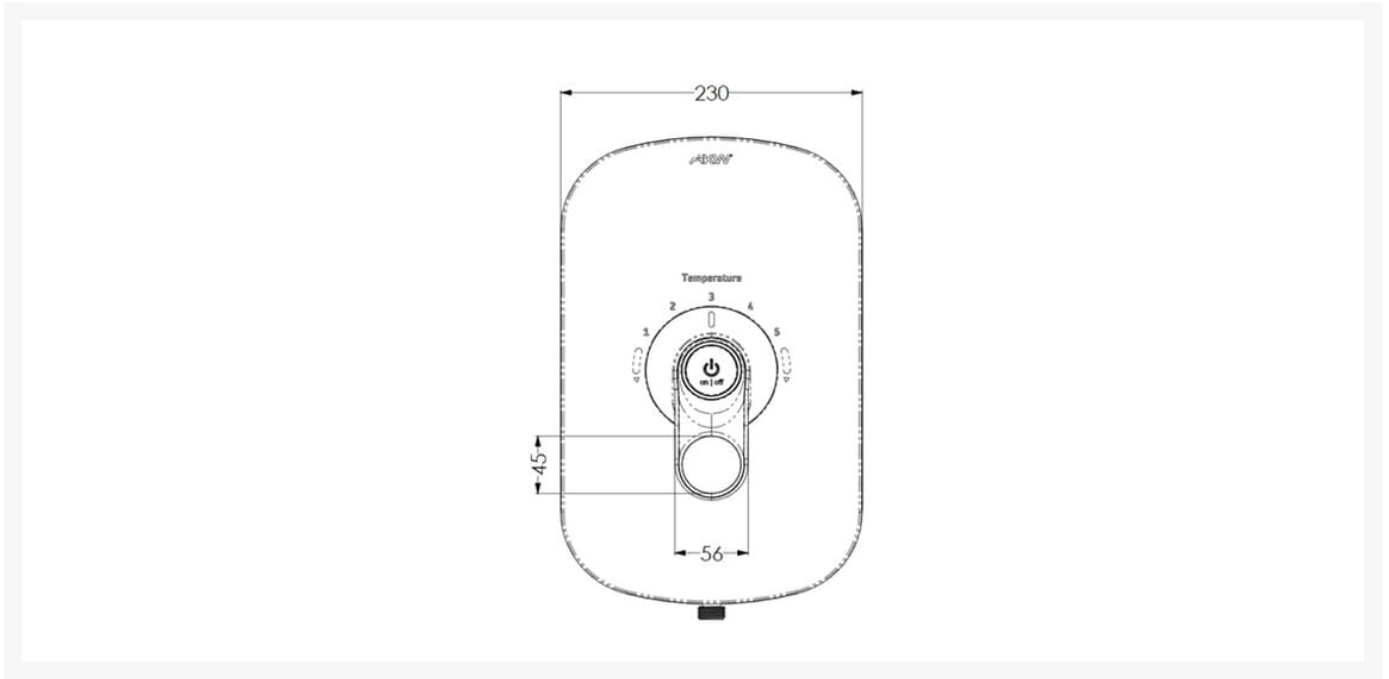

Additional Options

Product Code / Optional Shower Kit	29050CH / AKW Care Shower Accessory Kit w/ rail Chrome 2m Hose	£137.44

Description

The AKW 8.5kW SmartCare lever white electric shower with an M11 pump and no waste. This electric shower is expertly designed, encompassing a multitude of features designed to aid with personal or assisted showering; features, such as the easily adjustable 3-mode shower head that is ideal for multi-user environments, 2m long hose helps with assisted showering and 1m rail that can be used as a grab rail if necessary.

The shower has also been designed to assist the installer with simple but thoughtful features such as 8 different electric and water entry points, dual power blocks for right or left-hand wiring and a footprint that covers most manufacturer models; this reduces the chances of having to re-tile if retrofitting.

For added reassurance when showering, the included 1m riser bar has a 150kg maximum load allowing it to double as a grab bar if needed.

Key benefits:

- Thermostatic control ensures safety from scalding
- Phased/auto shutdown reduces the risk of flooding
- Audible temperature control clicks aid users with visual impairments or sight loss
- Finish is designed to reduce glare for users with dementia
- Mid-grey lever provides colour contrast against white shower unit, helpful for users with visual impairment