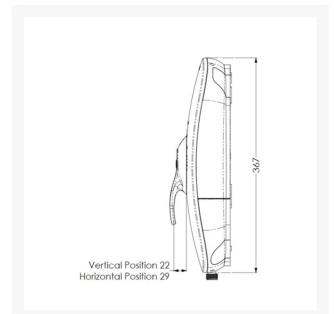

Independent 4 Life

AKW SmartCare Lever White 8.5kW Wireless w/ M11 Pump - No Waste

£1,491.60 Inc. VAT

Product Code: 29110WH

Product Images