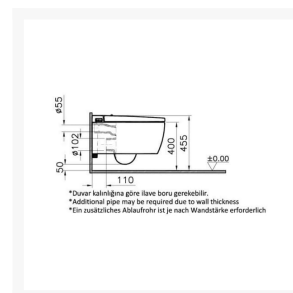

Independent 4 Life

VitrA M-Line V-Care Essential Shower Toilet, 60cm Wall Hung Pan & Seat - White

£1,744.80 Inc. VAT

Product Code: 5674EWH

Product Images

Description

The Vitra M-Line V-Care Smart WC provides female and rear washing improving hygiene for all users, multi level adjustable settings give the user their ideal experience all easily control able from a simple to use remote.

Additional Information

Manufacturer	VitrA
Brand / Model	VitrA / V-Care Smart
Colour	White
Style / Type	Wall-hung WC
Max. Load (kg / St)	400 / 62.9
Technical Info.	Power Supply 220 - 240 AC, 50/60 Hz, Needed Water Supply Pressure: 0.069 Mpa - 0.735 MPa
Installed WC Pan Height (mm)	N/A (Wall Hung)
Warranty	2 Year Standard, 10 Year Standard
Flush Operation	Fixed Side Control Buttons, Remote Control
Seat Length (mm)	600
Seat Width (mm)	380
Technologies	Seat Sensor, Decalcification Cycle, Child Mode, Silent Mode, Motion Sensor On/Off, Deodorization On/Off, Power Saving On/Off, Burn/Freeze Prevention, Rear Wash Douche, Feminine Wash Douche, 5 Levels - Water Pressure, Remote Control, 6-Stage Water Temp Control (32 - 40°C), 5 Levels - Nozzle Position, 6 Levels - Seat Temp , Nozzle Ejection
Approvals	CE Mark, Kiwa Approved