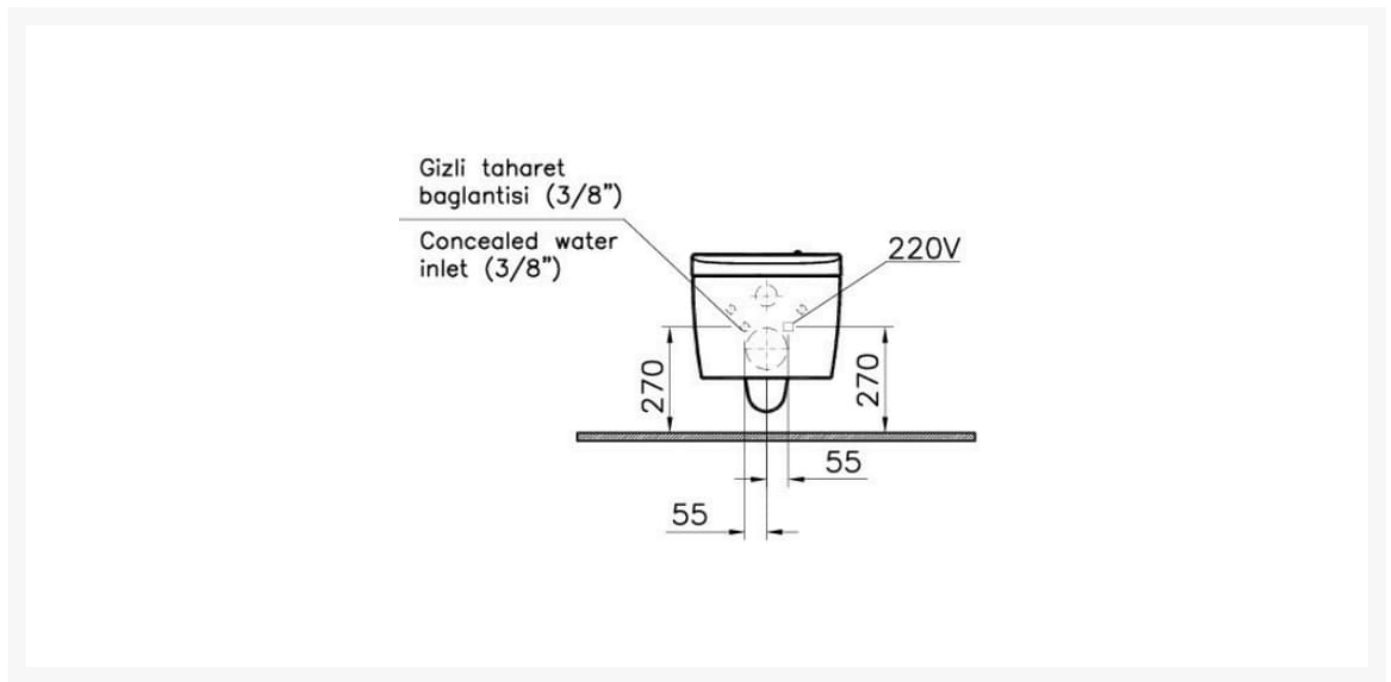

Independent 4 Life

VitrA M-Line V-Care Essential Shower Toilet, 60cm Wall Hung Pan & Seat - White

£1,744.80 Inc. VAT

Product Code: 5674EWH

Product Images

Description

The Vitra M-Line V-Care Smart WC provides female and rear washing improving hygiene for all users, multi level adjustable settings give the user their ideal experience all easily control able from a simple to use remote.

User-friendly, the M-Line V-Care Smart WC is ideal for those who desire safety to be an important aspect since it comes with burn and freeze prevention alongside the ability to cut the electricity using the power switch located on the side.

Additional Information

Manufacturer	VitrA
Brand / Model	VitrA / V-Care Smart
Colour	White
Style / Type	Wall-hung WC
Max. Load (kg / St)	400 / 62.9
Technical Info.	Power Supply 220 - 240 AC, 50/60 Hz, Needed Water Supply Pressure: 0.069 Mpa - 0.735 MPa
Installed WC Pan Height (mm)	N/A (Wall Hung)
Warranty	2 Year Standard, 10 Year Standard
Flush Operation	Fixed Side Control Buttons, Remote Control
Seat Length (mm)	600
Seat Width (mm)	380
Technologies	Seat Sensor, Decalcification Cycle, Child Mode, Silent Mode, Motion Sensor On/Off, Deodorization On/Off, Power Saving On/Off, Burn/Freeze Prevention, Rear Wash Douche, Feminine Wash Douche, 5 Levels - Water Pressure, Remote Control, 6-Stage Water Temp Control (32 - 40°C), 5 Levels - Nozzle Position, 6 Levels - Seat Temp , Nozzle Ejection
Approvals	CE Mark, Kiwa Approved