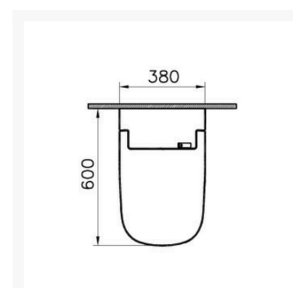

Independent 4 Life

VitrA M-Line V-Care Essential Shower Toilet, 60cm Wall Hung Pan & Seat - White

£1,744.80 Inc. VAT

Product Code: 5674EWH

Product Images

Description

The Vitra M-Line V-Care Smart WC provides female and rear washing improving hygiene for all users, multi level adjustable settings give the user their ideal experience all easily control able from a simple to use remote.