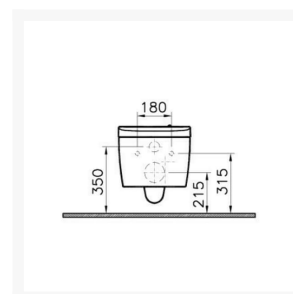

Independent 4 Life

VitrA M-Line V-Care Essential Shower Toilet, 60cm Wall Hung Pan & Seat - White

£1,744.80 Inc. VAT

Product Code: 5674EWH

Product Images

Description

The Vitra M-Line V-Care Smart WC provides female and rear washing improving hygiene for all users, multi level adjustable settings give the user their ideal experience all easily control able from a simple to use remote.

Technical details:

- Colour: White
- Weight Load: 400kg
- Height (mm): 355

- Width (mm): 380
- Depth (mm): 600
- Horizontal outlet
- Bidet function: without bidet pipe
- Electric supply: 220/240v 50/60hz
- Maximum power consumption: 714 – 846W
- 5 adjustable nozzle levels available
- Needed water supply pressure: 0.069MPa – 0.735MPa
- Nozzle type: Motor operated on way (An integrated water way for rear washing and female washing)
- Water tank capacity: 760cc
- Water consumption: 720cc/min (480cc/40sec)
- Water heater power consumption: 641 – 763W
- Water pressure adjustment: 5 levels available
- Water temp adjustment: 6 levels available (Off, 32°C - 34°C – 36°C – 38°C – 40°C)
- Water safety equipment: Automatic resetting thermostat (50°C off and 40°C on) Thermal Fuse (53°C)
- Water safety equipment: Water level sensor and thermostat
- Seat heater capacity: 50 – 60W
- Heated seat safety equipment: Thermal fuse (72°C)
- Seat temp adjustment: 6 levels available (Off, 32°C - 34°C – 36°C – 38°C – 40°C)
- Low temperature burn prevention, Seat sensor (Electrostatic touch type)
- Built-in circuit breaker (15mA within 0.1 sec)
- Power saving: 1 level available
- Power on/off: 2 available One turns on/off the other cuts off electricity completely
- Freeze protection turns on automatically when the temperature drops below 5deg;C
- Nozzle cleaning types : 2 available automatic cleanings before and after every use and manual cleaning
- Deodorization: Activated carbon filter