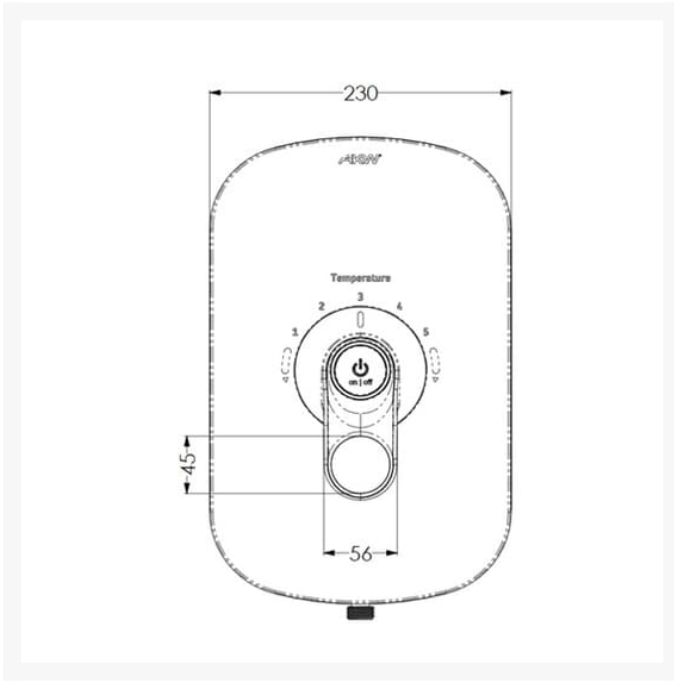

Independent 4 Life

AKW SmartCare Lever White 8.5kW Wireless w/ M11 Pump & Silentflow+

£1,653.60 Inc. VAT

Product Code: 29118WH

Product Images

Description

The AKW 8.5kW SmartCare lever white electric shower with an M11 pump and silentflow+ waste. This electric shower is expertly designed, encompassing a multitude of features designed to aid with personal or assisted showering; features, such as the easily adjustable 3-mode shower head that is ideal for multi-user environments, 2m long hose helps with assisted showering and 1m rail that can be used as a grab rail if necessary.

The shower has also been designed to assist the installer with simple but thoughtful features such as 8 different electric and water entry points, dual power blocks for right or left-hand wiring and a footprint that covers most manufacturer models; this reduces the chances of having to re-tile if retrofitting.

Technical details:

- Height (mm): 380
- Width (mm): 230
- Depth exc lever (mm): 85
- Depth inc. lever (mm): 110
- Footprint Height (mm): 345
- Footprint Width (mm): 210
- Riser rail (m): 1
- Riser colour: White
- Output (kW): 8.5
- Supply rating: 35/40A
- 8 cable entry points: top, bottom, rear and side and left or right
- Supply: Mains pressure cold water feed
- Inlet water temperature range: 2°C – 28°C
- 8 water entry points: top, bottom, rear and side and left or right
- Inlet connections: 15mm pipe