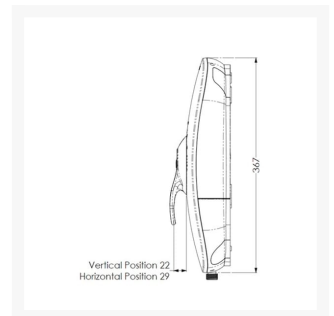

Independent 4 Life

AKW SmartCare Lever White 8.5kW Wireless w/ M11 Pump & Silentflow+

£1,653.60 Inc. VAT

Product Code: 29118WH

Product Images