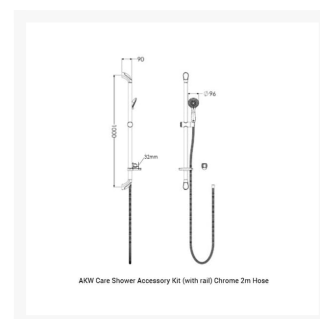

# AKW Care Shower Accessory Kit w/ rail Chrome 2m Hose

£173.17 Inc. VAT

Product Code: 29050CH

## Description

The akw care shower accessory kit with rail chrome 2m smooth hose suitable for use when showering, bathing or cleaning. Easily adjustable for user preferences with the chrome wall bracket being installed at user specified height, the riser rail allowing you to further adjust the height and three adjustable spray patterns.

- 2m double interlock chrome smooth shower hose
- Integral shower hose retainer helps prevent shower head being dropped
- removeable shower head with three adjustable spray patterns
- Adjustable riser rail
- Riser rail 150kg load bearing
- Soap dish, rail slider and fixings included

## Additional Information

---

Manufacturer	AKW / Contour
Shower Features	Adjustable Riser Rail, Flexible Hose and Handset
Fixings	Concealed
Hose Length (mm) / Application	2000 / Shower Hose