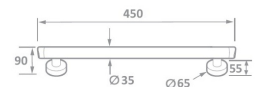

Independent 4 Life

Waterbury Proteus PR03 450mm Chrome Straight Grab Rail

£144.31 Inc. VAT

Product Code: PR03

Product Images

Description

The Proteus PRO3 35mm diameter contemporary chrome straight grab rail from an award-winning range of grab rails (BCFA Design Awards).

Manufactured from the best possible materials and finished to the highest specification, the Proteus range will add a touch of style to any environment.

- Doc M compliant
- Suitable for both wet and dry environments
- Brass and die cast construction
- Chromium-plated to Service Condition 2
- Grab rail pulled tested in excess of 200kg / 441lb (subject to fixings used)
- 35mm diameter
- 55mm depth between rail and wall
- 450mm length

Warranty:

- 12 year manufacturer warranty

Please note:

- Wall fixings are not included. The installer should select the correct fixings based on wall type

Additional Information

Manufacturer	Waterbury
Length (mm)	450
Colour	Chrome Finished
Type	Straight Grab Rail
Material	Brass
Mounting	Wall
Fixings	Concealed
Adjustable	Fixed Height (No Adjustment)