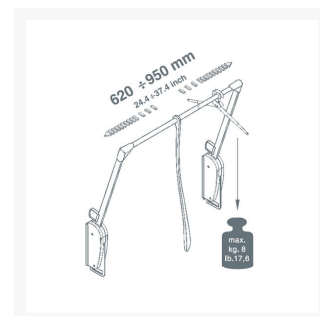

Independent 4 Life

Hafele Pull Down Wardrobe Rail, 1.6-8kg, 620-950mm, Chrome/Black

£128.41 Inc. VAT

Product Code: 4K10208

Product Images

Description

This pull down wardrobe rail enables a seated person to manually bring the clothes rail down to a comfortable height.

The rail is suitable for wardrobe widths of 620-950mm.

www.independent4life.co.uk | info@independent4life.co.uk | Tel: 0800 500 3001 | VAT No: 942447711

EORI GB942447711000

Key benefits:

- Simple pull down wardrobe rail
- Operated by pull rod which slides along rail
- Min. installation height of 880mm
- Min. load capacity 1.6kg
- Max. load capacity 8kg
- Smooth lifting and lowering mechanism for hassle-free access to garments
- Durable materials ensure long-lasting performance and stability
- The sleek design provides a clean and tidy appearance to the wardrobe interior
- Screw fixing to side panels - fixing materials included

Includes:

- Adjustable chrome plated steel wardrobe rail
- Black plastic pull rod
- Black plastic housing
- Connecting parts

Please note:

- All fixings must be used
- Tilting device should only be used if the fitting installed to rear of the cabinet
- Ensure the wardrobe is secured to the wall to prevent it falling forwards

Additional Information

Manufacturer	Hafele
Min. / Max. Load (kg)	1.6 / 8
For Wardrobe Width (mm)	620-950
Finishes - Covers / Arms	Chrome / Black
Operation	Manual Folding
Optional Soft Opening	No