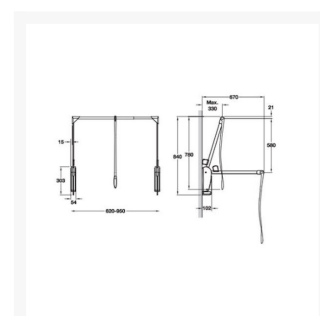

Independent 4 Life

Hafele Pull Down Wardrobe Rail, 1.6-8kg, 620-950mm, Chrome/Black

£128.41 Inc. VAT

Product Code: 4K10208

Product Images

Description

This pull down wardrobe rail enables a seated person to manually bring the clothes rail down to a comfortable height.

The rail is suitable for wardrobe widths of 620-950mm.

www.independent4life.co.uk | info@independent4life.co.uk | Tel: 0800 500 3001 | VAT No: 942447711

EORI GB942447711000

Key benefits:

- Simple pull down wardrobe rail
- Operated by pull rod which slides along rail
- Min. installation height of 880mm
- Min. load capacity 1.6kg
- Max. load capacity 8kg
- Smooth lifting and lowering mechanism for hassle-free access to garments
- Durable materials ensure long-lasting performance and stability
- The sleek design provides a clean and tidy appearance to the wardrobe interior
- Screw fixing to side panels - fixing materials included

Includes:

- Adjustable chrome plated steel wardrobe rail
- Black plastic pull rod
- Black plastic housing
- Connecting parts

Please note:

- All fixings must be used
- Tilting device should only be used if the fitting installed to rear of the cabinet
- Ensure the wardrobe is secured to the wall to prevent it falling forwards

Additional Information

Manufacturer	Hafele
Min. / Max. Load (kg)	1.6 / 8
For Wardrobe Width (mm)	620-950
Finishes - Covers / Arms	Chrome / Black
Operation	Manual Folding
Optional Soft Opening	No