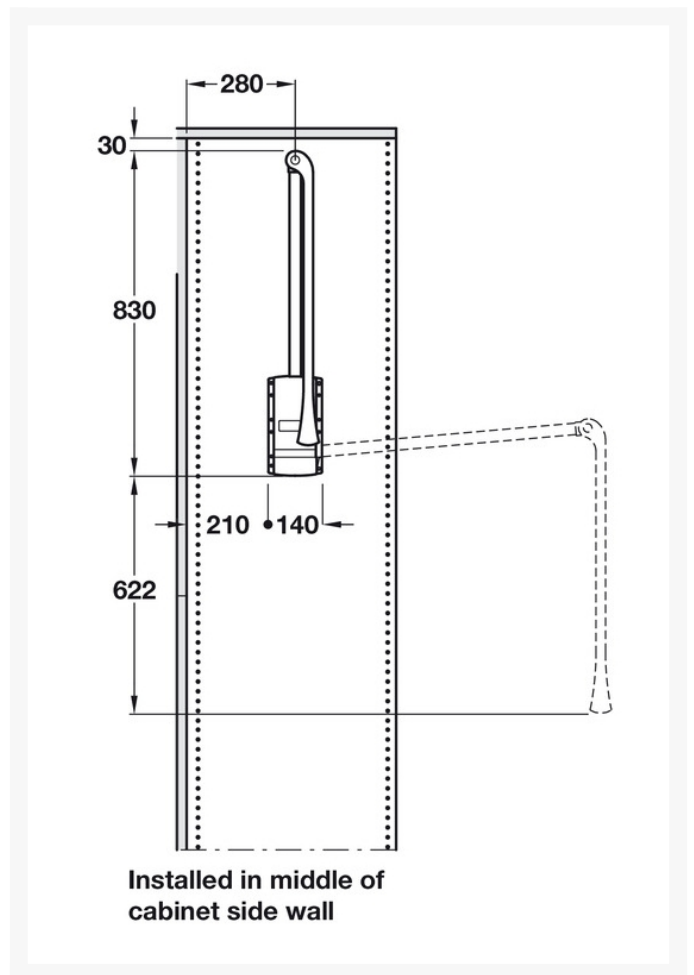

Independent 4 Life

Servetto 2004 Pull Down Wardrobe Rail 1.6-10kg, 600-1000mm, Chrome/Black - OPT Soft Opening

£104.44 Inc. VAT

Product Code: 4K10004

Product Images

Additional Options

Optional Soft Opening	Black Mechanism	£11.02
-----------------------	-----------------	--------

Description

This pull down wardrobe rail enables a seated person to manually bring the clothes rail down to a comfortable height.

When installed the upright / folded back height is 850mm, the rail is suitable for wardrobe widths of 600-1000mm.

Key benefits:

- Simple pull down wardrobe rail
- Operated by pull rod which slides along rail
- Installed height of 850mm
- Housing height of 140mm
- Housing depth of 68mm
- Ø22mm hanging rail - adjustable, for different wardrobe widths

- Minimum load required 1.6kg, maximum load capacity 10kg
- Screw fixing to side panels - fixing materials included

Includes:

- Adjustable chrome plated steel wardrobe rail
- Black plastic pull rod
- Black plastic housing
- Connecting parts