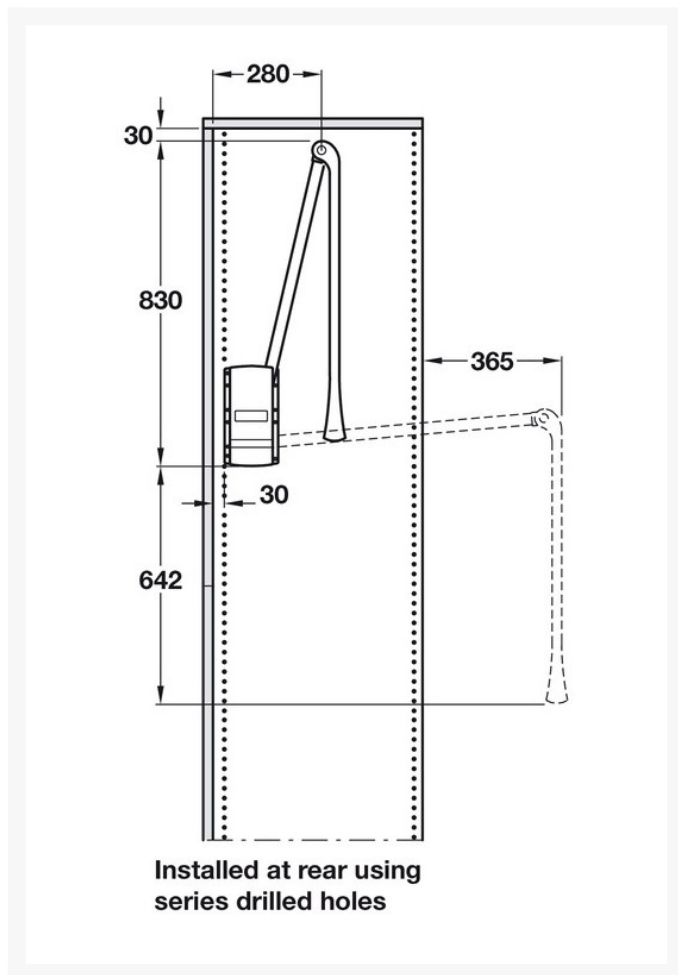

Independent 4 Life

Servetto 2004 Pull Down Wardrobe Rail 1.6-10kg, 600-1000mm, Chrome/Black - OPT Soft Opening

£104.44 Inc. VAT

Product Code: 4K10004

Product Images

Additional Options

Optional Soft Opening	Black Mechanism	£11.02
-----------------------	-----------------	--------

Description

This pull down wardrobe rail enables a seated person to manually bring the clothes rail down to a comfortable height.

When installed the upright / folded back height is 850mm, the rail is suitable for wardrobe widths of 600-1000mm.

Key benefits:

- Simple pull down wardrobe rail
- Operated by pull rod which slides along rail
- Installed height of 850mm
- Housing height of 140mm
- Housing depth of 68mm
- Ø22mm hanging rail - adjustable, for different wardrobe widths

- Minimum load required 1.6kg, maximum load capacity 10kg
- Screw fixing to side panels - fixing materials included

Includes:

- Adjustable chrome plated steel wardrobe rail
- Black plastic pull rod
- Black plastic housing
- Connecting parts