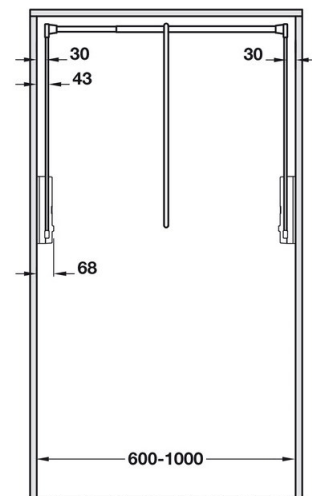

Independent 4 Life

Servetto 2004 Pull Down Wardrobe Rail 1.6-10kg, 600-1000mm, Chrome/Black - OPT Soft Opening

£104.44 Inc. VAT

Product Code: 4K10004

Product Images

Additional Options

Optional Soft Opening	Black Mechanism	£11.02
-----------------------	-----------------	--------

Description

This pull down wardrobe rail enables a seated person to manually bring the clothes rail down to a comfortable height.

When installed the upright / folded back height is 850mm, the rail is suitable for wardrobe widths of 600-1000mm.

Key benefits:

- Simple pull down wardrobe rail
- Operated by pull rod which slides along rail
- Installed height of 850mm
- Housing height of 140mm
- Housing depth of 68mm
- Ø22mm hanging rail - adjustable, for different wardrobe widths

- Minimum load required 1.6kg, maximum load capacity 10kg
- Screw fixing to side panels - fixing materials included

Includes:

- Adjustable chrome plated steel wardrobe rail
- Black plastic pull rod
- Black plastic housing
- Connecting parts