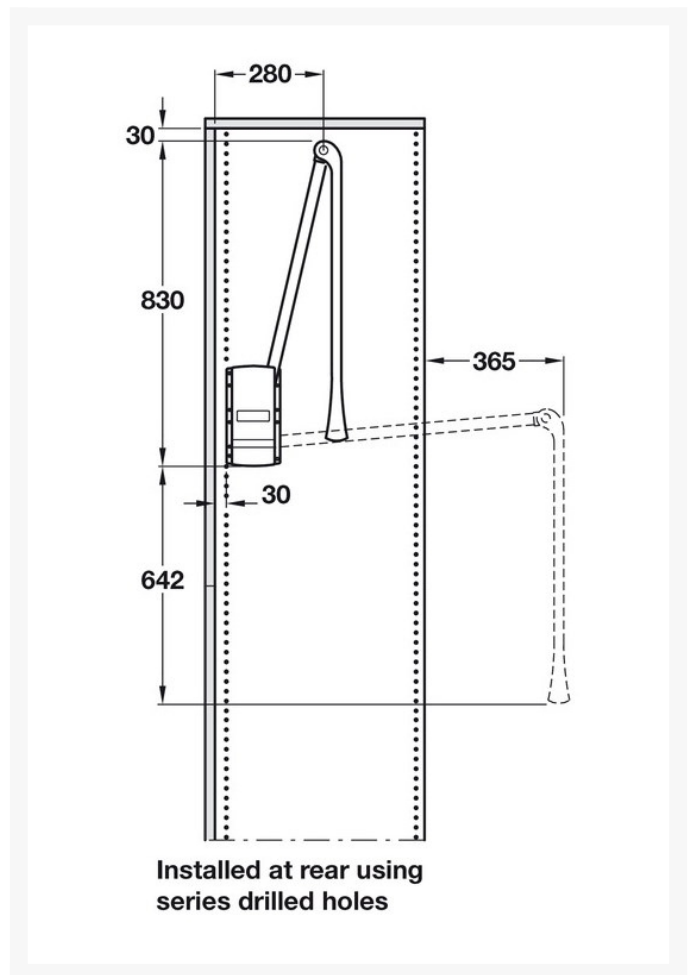

Independent 4 Life

Servetto 2004 Pull Down Wardrobe Rail 1.6-10kg, 440-610mm, Chrome / White - OPT Soft Opening

£111.05 Inc. VAT

Product Code: 4K10202

Product Images

Additional Options

| | | |
|-----------------------|-----------------|--------|
| Optional Soft Opening | White Mechanism | £12.47 |
|-----------------------|-----------------|--------|

Description

This pull down wardrobe rail enables a seated person to manually bring the clothes rail down to a comfortable height.

When installed the upright / folded back height is 850mm, the rail is suitable for wardrobe widths of 440-610mm.

Key benefits:

- Simple pull down wardrobe rail
- Operated by pull rod which slides along rail
- Installed height of 850mm
- Housing height of 140mm
- Housing depth of 68mm
- Ø22mm hanging rail - adjustable, for different wardrobe widths

- Minimum load required 1.6kg, maximum load capacity 10kg
- Screw fixing to side panels - fixing materials included

Includes:

- Adjustable chrome plated steel wardrobe rail
- White plastic pull rod
- White plastic housing
- Connecting parts