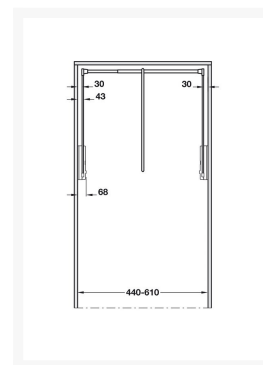

Independent 4 Life

Servetto 2004 Pull Down Wardrobe Rail 1.6-10kg, 440-610mm, Chrome / White - OPT Soft Opening

£111.05 Inc. VAT

Product Code: 4K10202

Product Images

Additional Options

| | | |
|-----------------------|-----------------|--------|
| Optional Soft Opening | White Mechanism | £12.47 |
|-----------------------|-----------------|--------|

Description

This pull down wardrobe rail enables a seated person to manually bring the clothes rail down to a comfortable height.

When installed the upright / folded back height is 850mm, the rail is suitable for wardrobe widths of 440-610mm.

Key benefits:

- Simple pull down wardrobe rail
- Operated by pull rod which slides along rail
- Installed height of 850mm
- Housing height of 140mm
- Housing depth of 68mm
- Ø22mm hanging rail - adjustable, for different wardrobe widths

- Minimum load required 1.6kg, maximum load capacity 10kg
- Screw fixing to side panels - fixing materials included

Includes:

- Adjustable chrome plated steel wardrobe rail
- White plastic pull rod
- White plastic housing
- Connecting parts