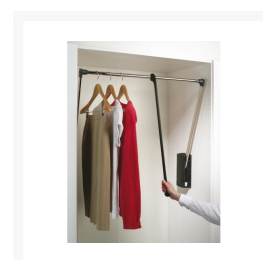

Independent 4 Life

Servetto 2004 Pull Down Wardrobe Rail 1.6-10kg, 440-610mm, Chrome / White - OPT Soft Opening

£111.05 Inc. VAT

Product Code: 4K10202

Product Images

Additional Options

| | | |
|-----------------------|-----------------|--------|
| Optional Soft Opening | White Mechanism | £12.47 |
|-----------------------|-----------------|--------|

Description

This pull down wardrobe rail enables a seated person to manually bring the clothes rail down to a comfortable height.

When installed the upright / folded back height is 850mm, the rail is suitable for wardrobe widths of 440-610mm.

Key benefits:

- Simple pull down wardrobe rail
- Operated by pull rod which slides along rail
- Installed height of 850mm
- Housing height of 140mm
- Housing depth of 68mm
- Ø22mm hanging rail - adjustable, for different wardrobe widths

Optional - Soft Opening Mechanism:

- Supplied as a pair
- For soft and gentle opening of wardrobe lifts
- Hooks into the housing of the wardrobe lift
- Colour: White
- Material: Plastic

Please note:

- All fixings must be used
- Tilting device should only be used if the fitting installed to rear of the cabinet
- Ensure the wardrobe is secured to the wall to prevent it falling forwards