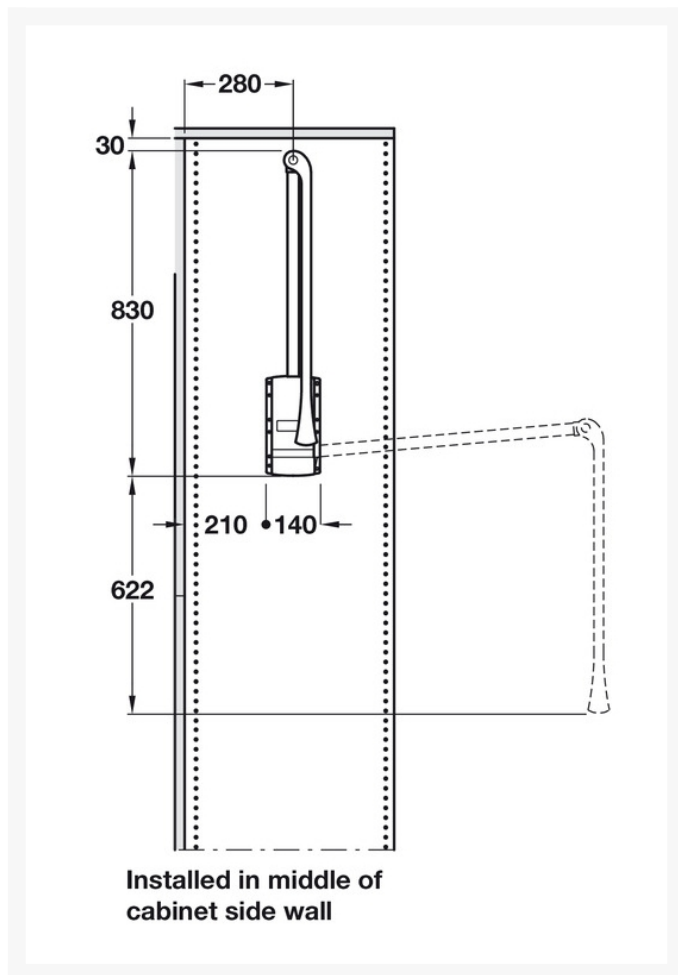

Independent 4 Life

Servetto 2004 Pull Down Wardrobe Rail 1.6-10kg, 440-610mm, Chrome / White - OPT Soft Opening

£111.05 Inc. VAT

Product Code: 4K10202

Product Images

Additional Options

| | | |
|-----------------------|-----------------|--------|
| Optional Soft Opening | White Mechanism | £12.47 |
|-----------------------|-----------------|--------|

Description

This pull down wardrobe rail enables a seated person to manually bring the clothes rail down to a comfortable height.

When installed the upright / folded back height is 850mm, the rail is suitable for wardrobe widths of 440-610mm.

Key benefits:

- Simple pull down wardrobe rail
- Operated by pull rod which slides along rail
- Installed height of 850mm
- Housing height of 140mm
- Housing depth of 68mm
- Ø22mm hanging rail - adjustable, for different wardrobe widths

- Minimum load required 1.6kg, maximum load capacity 10kg
- Screw fixing to side panels - fixing materials included

Includes:

- Adjustable chrome plated steel wardrobe rail
- White plastic pull rod
- White plastic housing
- Connecting parts