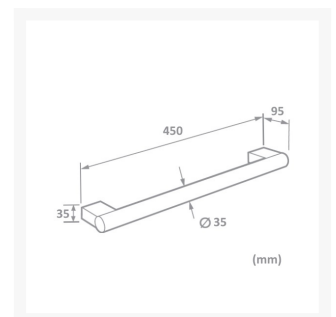

Independent 4 Life

Waterbury Voda VA03 450mm Chrome Straight Grab Rail

£112.19 Inc. VAT

Product Code: VA03

Product Images

Description

The Voda is a striking range of chrome support rails, designed to combine the modern technologies of precision moulding with a high quality of material finishing.

The result is a superb looking range of rails that incorporate all the functionality of the more "standard" styles available on the market.