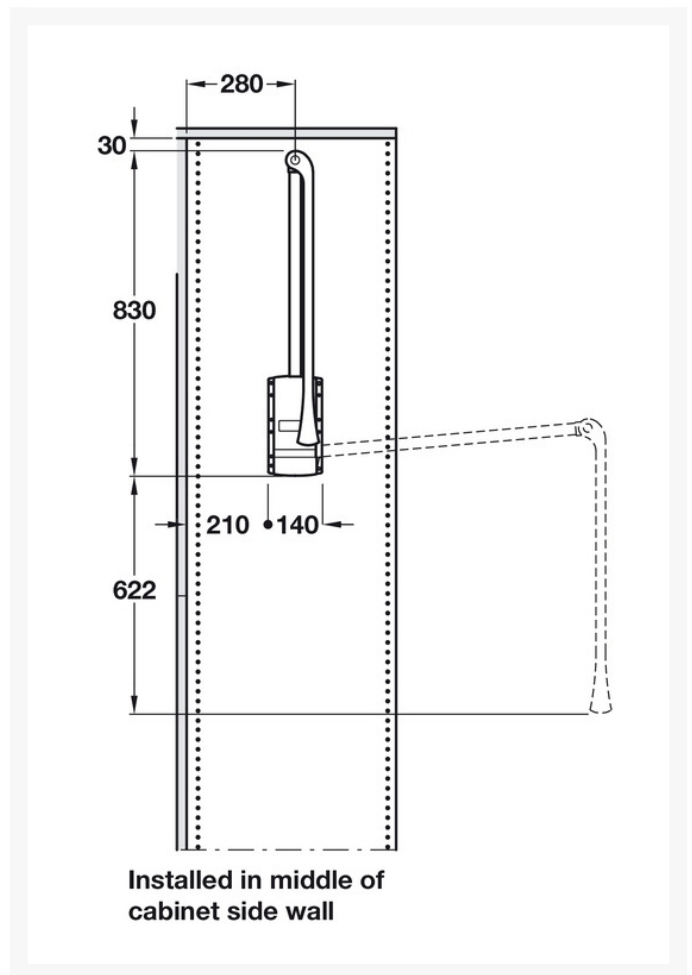

Independent 4 Life

Servetto 2004 Pull Down Wardrobe Rail 1.6-10kg, 600-1000mm, Chrome/White - OPT Soft Opening

£111.05 Inc. VAT

Product Code: 4K10203

Product Images

Additional Options

Optional Soft Opening	White Mechanism	£12.47
-----------------------	-----------------	--------

Description

This pull down wardrobe rail enables a seated person to manually bring the clothes rail down to a comfortable height.

When installed the upright / folded back height is 850mm, the rail is suitable for wardrobe widths of 600-1000mm.

Key benefits:

- Simple pull down wardrobe rail
- Operated by pull rod which slides along rail
- Installed height of 850mm
- Housing height of 140mm
- Housing depth of 68mm
- Ø22mm hanging rail - adjustable, for different wardrobe widths

- Minimum load required 1.6kg, maximum load capacity 10kg
- Screw fixing to side panels - fixing materials included

Includes:

- Adjustable chrome plated steel wardrobe rail
- White plastic pull rod
- White plastic housing
- Connecting parts