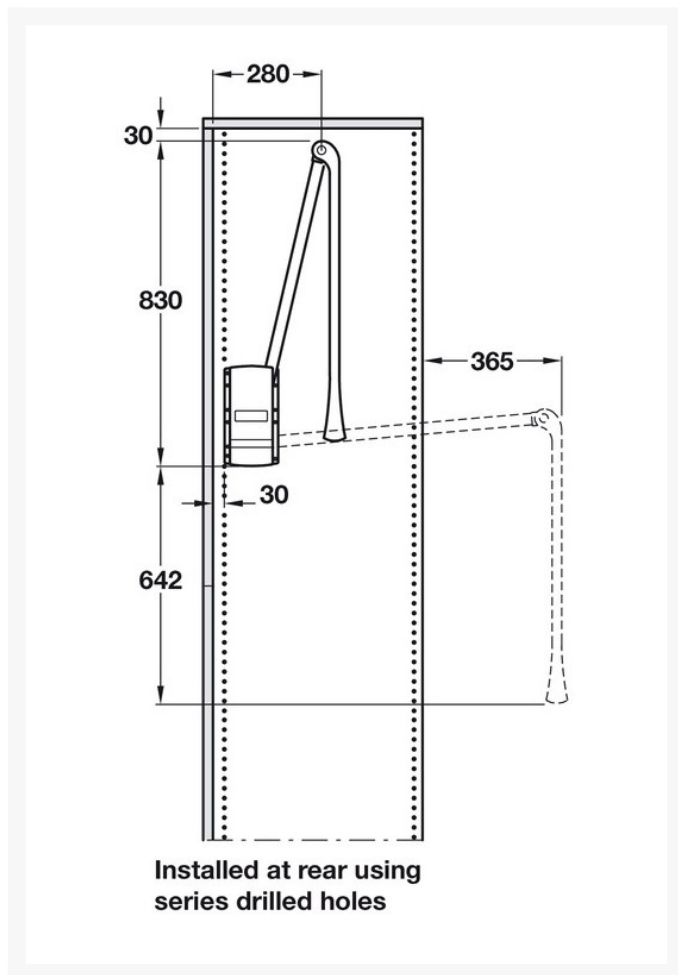

Independent 4 Life

Servetto 2004 Pull Down Wardrobe Rail 1.6-10kg, 600-1000mm, Chrome/White - OPT Soft Opening

£111.05 Inc. VAT

Product Code: 4K10203

Product Images

Additional Options

Optional Soft Opening	White Mechanism	£12.47
-----------------------	-----------------	--------

Description

This pull down wardrobe rail enables a seated person to manually bring the clothes rail down to a comfortable height.

When installed the upright / folded back height is 850mm, the rail is suitable for wardrobe widths of 600-1000mm.

Key benefits:

- Simple pull down wardrobe rail
- Operated by pull rod which slides along rail
- Installed height of 850mm
- Housing height of 140mm
- Housing depth of 68mm
- Ø22mm hanging rail - adjustable, for different wardrobe widths

- Minimum load required 1.6kg, maximum load capacity 10kg
- Screw fixing to side panels - fixing materials included

Includes:

- Adjustable chrome plated steel wardrobe rail
- White plastic pull rod
- White plastic housing
- Connecting parts