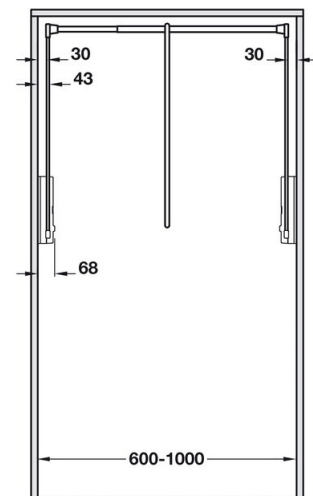

Independent 4 Life

Servetto 2004 Pull Down Wardrobe Rail 1.6-10kg, 600-1000mm, Chrome/White - OPT Soft Opening

£111.05 Inc. VAT

Product Code: 4K10203

Product Images

Additional Options

Optional Soft Opening	White Mechanism	£12.47
-----------------------	-----------------	--------

Description

This pull down wardrobe rail enables a seated person to manually bring the clothes rail down to a comfortable height.

When installed the upright / folded back height is 850mm, the rail is suitable for wardrobe widths of 600-1000mm.

Key benefits:

- Simple pull down wardrobe rail
- Operated by pull rod which slides along rail
- Installed height of 850mm
- Housing height of 140mm
- Housing depth of 68mm
- Ø22mm hanging rail - adjustable, for different wardrobe widths

- Minimum load required 1.6kg, maximum load capacity 10kg
- Screw fixing to side panels - fixing materials included

Includes:

- Adjustable chrome plated steel wardrobe rail
- White plastic pull rod
- White plastic housing
- Connecting parts