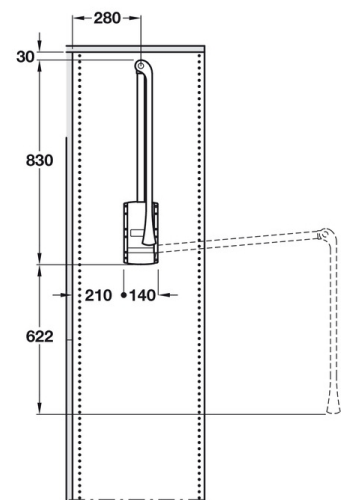

Independent 4 Life

Servetto 2004 Pull Down Wardrobe Rail 1.6-10kg, 770-1200mm, Chrome/Brown - OPT Soft Opening

£115.68 Inc. VAT

Product Code: 4K10207

Product Images

Installed in middle of cabinet side wall

When installed the upright / folded back height is 850mm, the rail is suitable for wardrobe widths of 770-1200mm.

Key benefits:

- Simple pull down wardrobe rail
- Operated by pull rod which slides along rail
- Installed height of 850mm
- Housing height of 140mm
- Housing depth of 68mm
- Ø22mm hanging rail - adjustable, for different wardrobe widths

- Minimum load required 1.6kg, maximum load capacity 10kg
- Screw fixing to side panels - fixing materials included

Includes:

- Adjustable chrome plated steel wardrobe rail
- Brown plastic pull rod
- Brown plastic housing
- Connecting parts

Additional Information

Manufacturer	Servetto
Min. / Max. Load (kg)	1.6 / 10
For Wardrobe Width (mm)	770-1200
Finishes - Covers / Arms	Chrome / Brown
Operation	Manual Folding
Optional Soft Opening	Yes