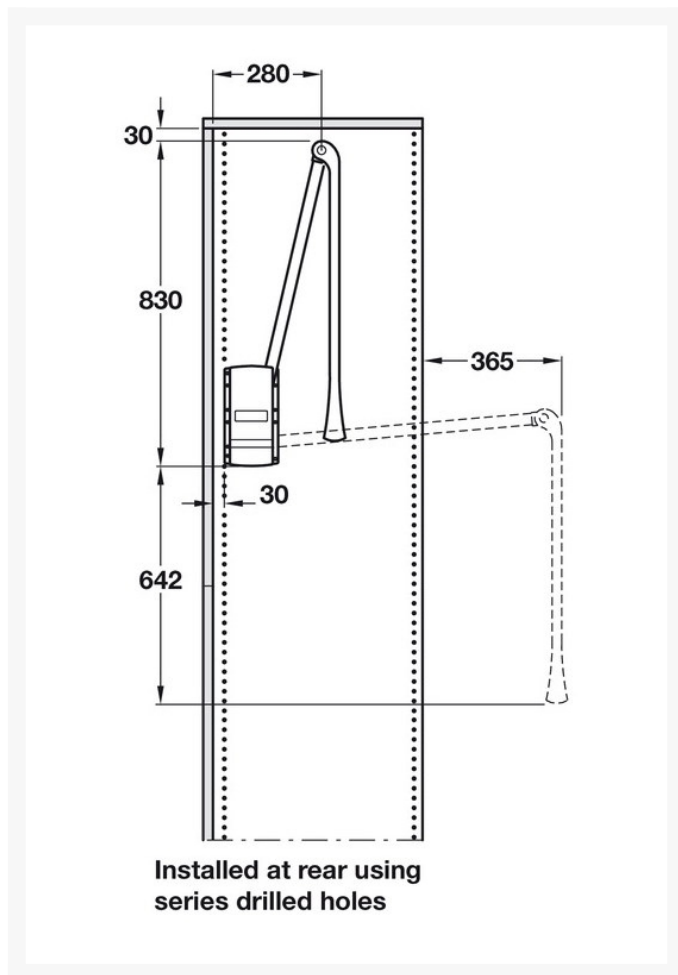

Independent 4 Life

Servetto 2004 Pull Down Wardrobe Rail 1.6-10kg, 770-1200mm, Chrome/Brown - OPT Soft Opening

£115.68 Inc. VAT

Product Code: 4K10207

Product Images

Installed in middle of cabinet side wall

When installed the upright / folded back height is 850mm, the rail is suitable for wardrobe widths of 770-1200mm.

Key benefits:

- Simple pull down wardrobe rail
- Operated by pull rod which slides along rail
- Installed height of 850mm
- Housing height of 140mm
- Housing depth of 68mm
- Ø22mm hanging rail - adjustable, for different wardrobe widths

- Minimum load required 1.6kg, maximum load capacity 10kg
- Screw fixing to side panels - fixing materials included

Includes:

- Adjustable chrome plated steel wardrobe rail
- Brown plastic pull rod
- Brown plastic housing
- Connecting parts

Additional Information

Manufacturer	Servetto
Min. / Max. Load (kg)	1.6 / 10
For Wardrobe Width (mm)	770-1200
Finishes - Covers / Arms	Chrome / Brown
Operation	Manual Folding
Optional Soft Opening	Yes