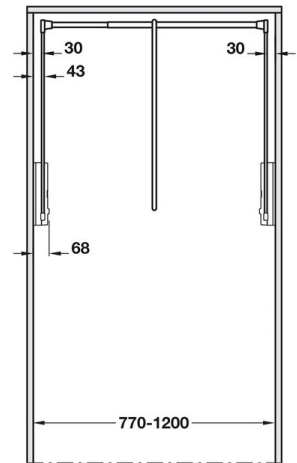

Independent 4 Life

Servetto 2004 Pull Down Wardrobe Rail 1.6-10kg, 770-1200mm, Chrome/Brown - OPT Soft Opening

£115.68 Inc. VAT

Product Code: 4K10207

Product Images

Installed in middle of cabinet side wall

When installed the upright / folded back height is 850mm, the rail is suitable for wardrobe widths of 770-1200mm.

Key benefits:

- Simple pull down wardrobe rail
- Operated by pull rod which slides along rail
- Installed height of 850mm
- Housing height of 140mm
- Housing depth of 68mm
- Ø22mm hanging rail - adjustable, for different wardrobe widths

- Minimum load required 1.6kg, maximum load capacity 10kg
- Screw fixing to side panels - fixing materials included

Includes:

- Adjustable chrome plated steel wardrobe rail
- Brown plastic pull rod
- Brown plastic housing
- Connecting parts

Additional Information

Manufacturer	Servetto
Min. / Max. Load (kg)	1.6 / 10
For Wardrobe Width (mm)	770-1200
Finishes - Covers / Arms	Chrome / Brown
Operation	Manual Folding
Optional Soft Opening	Yes