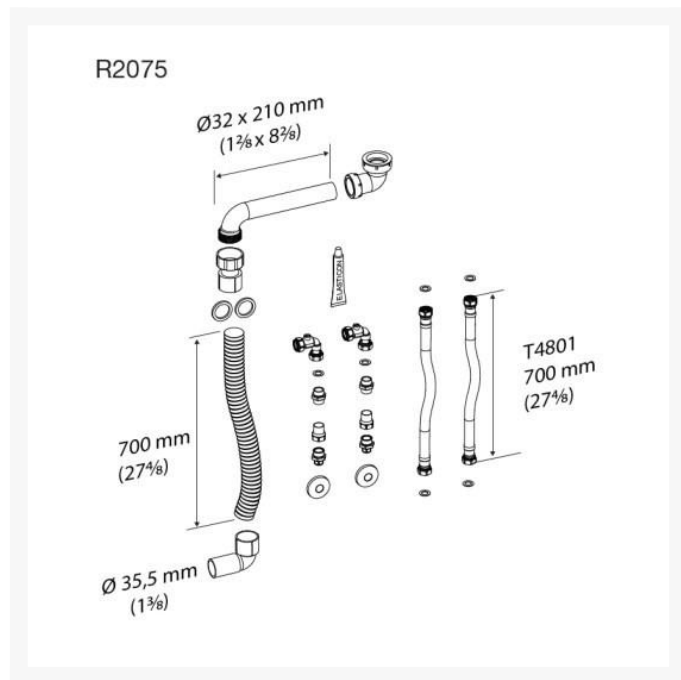

Independent 4 Life

Pressalit VALUE Mounting Plate, Manually Height ADJ

£262.50 Inc. VAT

Product Code: R1214000

Product Images

Additional Options

Product Code / Optional Pressalit feed and waste kit	R2071 / 500mm Flexible Feeds & 700mm Flexible Waste System	£219.95
	R2075 / 700mm Flexible Feeds & 700mm Flexible Waste System	£219.95

Description

Pressalit VALUE height adjustable washbasin bracket, for mounting the MATRIX Small and Curve/Curve II wash basins.

Manually operated, it is suitable for occasional height adjustments.

With the bracket mounted at the recommended height, the washbasin can be adjusted by 150mm from 750mm to 900mm above floor level.

Key benefits:

- Manually operated height adjustable washbasin bracket
- Suitable for occasional adjustments up to 150mm
- Adapts to progressive needs of individuals
- Good access to working mechanism
- For mounting the MATRIX Small and Curve/Curve II wash basins
- Includes fixing kit for brick wall
- Rilsan-coated steel with clean white finish

Technical details:

- Overall width of basin bracket (mm): 725
- Width of basin bracket (mm): 600
- Height of basin mounting plate (mm): 180
- Width of wall each wall channel fixing (mm): 125
- Height of each wall channel fixing (mm): 350
- Height adjustment (mm): 150
- For washbasins weighing (kg): 16-22
- Maximum load (kg): 80
- Weight (kg): 7.88
- Colour: White