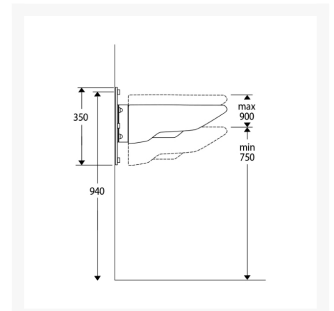

Independent 4 Life

Pressalit VALUE Mounting Plate, Manually Height ADJ

£262.50 Inc. VAT

Product Code: R1214000

Product Images

Additional Options

Product Code / Optional Pressalit feed and waste kit	R2071 / 500mm Flexible Feeds & 700mm Flexible Waste System	£219.95
	R2075 / 700mm Flexible Feeds & 700mm Flexible Waste System	£219.95

Description

Pressalit VALUE height adjustable washbasin bracket, for mounting the MATRIX Small and Curve/Curve II wash basins.

Manually operated, it is suitable for occasional height adjustments.

With the bracket mounted at the recommended height, the washbasin can be adjusted by 150mm from 750mm to 900mm above floor level.

Key benefits:

- Manually operated height adjustable washbasin bracket
- Suitable for occasional adjustments up to 150mm
- Adapts to progressive needs of individuals
- Good access to working mechanism
- For mounting the MATRIX Small and Curve/Curve II wash basins
- Includes fixing kit for brick wall
- Rilsan-coated steel with clean white finish

Technical details:

- Overall width of basin bracket (mm): 725
- Width of basin bracket (mm): 600
- Height of basin mounting plate (mm): 180
- Width of wall each wall channel fixing (mm): 125
- Height of each wall channel fixing (mm): 350
- Height adjustment (mm): 150
- For washbasins weighing (kg): 16-22
- Maximum load (kg): 80
- Weight (kg): 7.88
- Colour: White