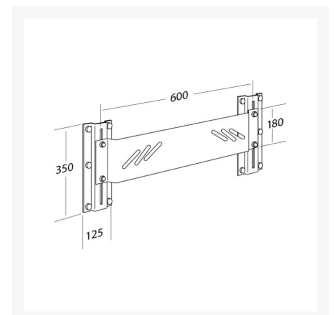

Independent 4 Life

Pressalit VALUE Mounting Plate, Manually Height ADJ

£262.50 Inc. VAT

Product Code: R1214000

Product Images

Additional Options

Product Code / Optional Pressalit feed and waste kit	R2071 / 500mm Flexible Feeds & 700mm Flexible Waste System	£219.95
	R2075 / 700mm Flexible Feeds & 700mm Flexible Waste System	£219.95

Description

Pressalit VALUE height adjustable washbasin bracket, for mounting the MATRIX Small and Curve/Curve II wash basins.

Manually operated, it is suitable for occasional height adjustments.

With the bracket mounted at the recommended height, the washbasin can be adjusted by 150mm from 750mm to 900mm above floor level.

Key benefits:

- Manually operated height adjustable washbasin bracket
- Suitable for occasional adjustments up to 150mm
- Adapts to progressive needs of individuals
- Good access to working mechanism
- For mounting the MATRIX Small and Curve/Curve II wash basins
- Includes fixing kit for brick wall
- Rilsan-coated steel with clean white finish

Technical details:

- Overall width of basin bracket (mm): 725
- Width of basin bracket (mm): 600
- Height of basin mounting plate (mm): 180
- Width of wall each wall channel fixing (mm): 125
- Height of each wall channel fixing (mm): 350
- Height adjustment (mm): 150
- For washbasins weighing (kg): 16-22
- Maximum load (kg): 80
- Weight (kg): 7.88
- Colour: White