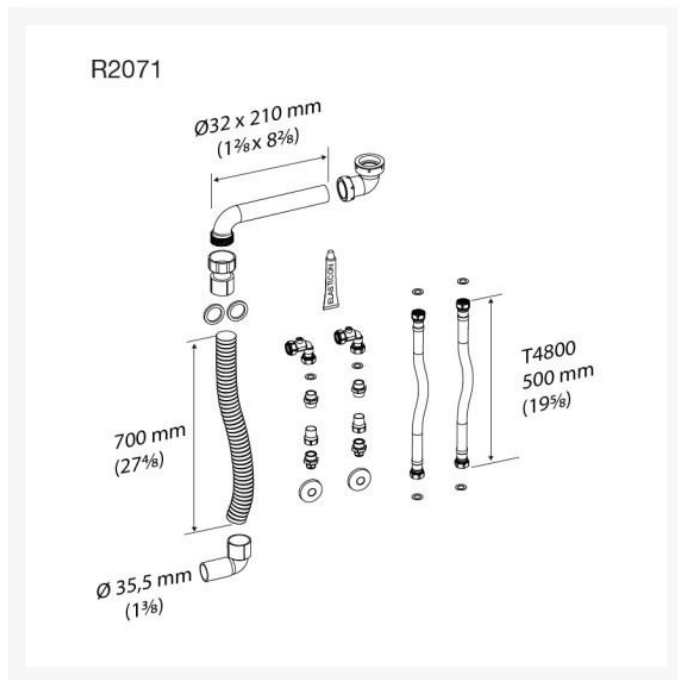

Independent 4 Life

Pressalit VALUE Mounting Plate, Manually Height ADJ

£262.50 Inc. VAT

Product Code: R1214000

Product Images

Additional Options

Product Code / Optional Pressalit feed and waste kit	R2071 / 500mm Flexible Feeds & 700mm Flexible Waste System	£219.95
	R2075 / 700mm Flexible Feeds & 700mm Flexible Waste System	£219.95

Description

Pressalit VALUE height adjustable washbasin bracket, for mounting the MATRIX Small and Curve/Curve II wash basins.

Manually operated, it is suitable for occasional height adjustments.

With the bracket mounted at the recommended height, the washbasin can be adjusted by 150mm from 750mm to 900mm above floor level.

Key benefits:

- Manually operated height adjustable washbasin bracket
- Suitable for occasional adjustments up to 150mm
- Adapts to progressive needs of individuals
- Good access to working mechanism
- For mounting the MATRIX Small and Curve/Curve II wash basins
- Includes fixing kit for brick wall
- Rilsan-coated steel with clean white finish

Technical details:

- Overall width of basin bracket (mm): 725
- Width of basin bracket (mm): 600
- Height of basin mounting plate (mm): 180
- Width of wall each wall channel fixing (mm): 125
- Height of each wall channel fixing (mm): 350
- Height adjustment (mm): 150
- For washbasins weighing (kg): 16-22
- Maximum load (kg): 80
- Weight (kg): 7.88
- Colour: White