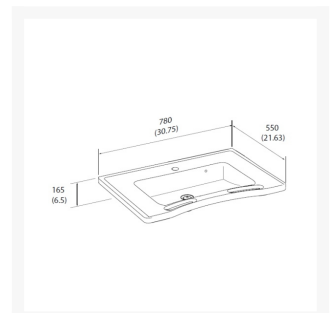

Independent 4 Life

Pressalit MATRIX MEDIUM Wash Basin w/ Overflow - 780x545mm

£1,055.10 Inc. VAT

Product Code: R2120000

Product Images

Additional Options

Product Code / Optional Washbasin Waste Kit	LA1319 / Ring, chain and plug	£41.00
	LA1321 / Pop-up-plug	£46.75

Description

The MATRIX Medium 780 x 545 x 165mm vanity washbasin has two integrated handrails at the front, either side of the concave front edge of the basin.

With overflow and Ø36mm tap hole for a monobloc tap and choice of waste fittings.

- Medium washbasin with two Integrated hand grips for support and stand/sit aid
- Concave front edge
- Manufactured from cultured marble with a high-polished, pore-free sanitary gel coating
- Includes overflow and tap hole 36mm dia.
- For mounting on the MATRIX fixed basin unit R4807000 (order separately)
- For mounting on the MATRIX cranked manual height adjustable basin unit R4825000 (order separately)
- For mounting on the MATRIX support brackets R2010182 and R2015182 (order separately)
- Easy to clean

Technical details:

- Width (mm): 780
- Front-to-back depth (mm): 545
- Overall height (mm): 165
- Not suitable for wall fixing - Bolt fixings located on the underside of basin at c/c (mm): 692
- Weight (kg): 27
- Maximum load (kg): 180
- Materials: Cultured marble with a high-polished, pore-free sanitary gel coating
- Fixing kit, not included