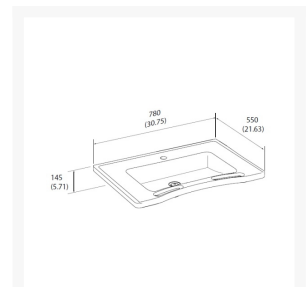

Independent 4 Life

Pressalit MATRIX MEDIUM Wash Basin w/out Overflow - 780x550mm

£1,055.10 Inc. VAT

Product Code: R2121000

Product Images

Additional Options

Product Code / Optional Washbasin Waste Kit

LA1319 / Strainer waste grate

£41.00

Description

The MATRIX Medium 780 x 550 x 165mm vanity wash basin has two integrated handrails at the front, either side of the concave front edge of the basin.

There is no overflow, Ø36mm tap hole for a monobloc tap and an optional drain fitting with strainer waste grate. Do not fit the Plug & Chain supplied.

- Medium washbasin with two Integrated hand grips for support and stand/sit aid
- Concave front edge
- Manufactured from cultured marble with a high-polished, pore-free sanitary gel coating
- Includes tap hole 36mm dia.
- Note: This basin has NO overflow, suitable to healthcare and infection control applications
- For mounting on the MATRIX fixed basin unit R4807000 (order separately)
- For mounting on the MATRIX cranked manual height adjustable basin unit R4825000 (order separately)
- For mounting on the MATRIX support brackets R2010182 and R2015182 (order separately)
- Easy to clean

Technical details:

- Width (mm): 780
- Front-to-back depth (mm): 550
- Overall height (mm): 165
- Not suitable for wall fixing - Bolt fixings located on the underside of basin at c/c (mm): 692
- Weight (kg): 27
- Maximum load (kg): 180
- Materials: Cultured marble with a high-polished, pore-free sanitary gel coating
- Fixing kit, not included