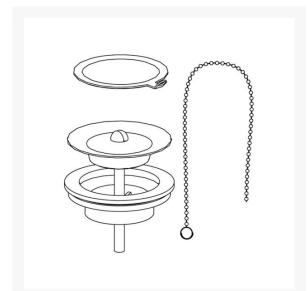

Product Images