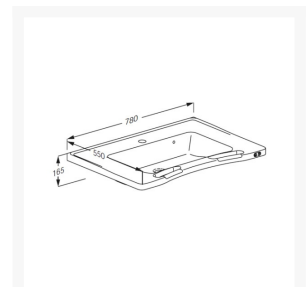

Product Images