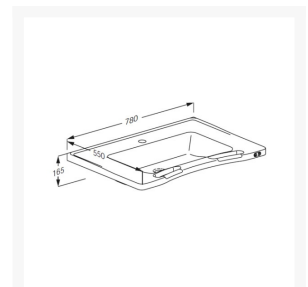

Product Images