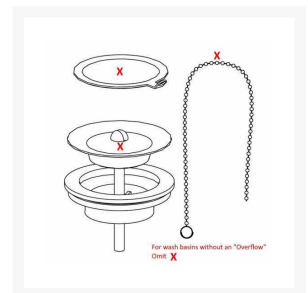

Product Images