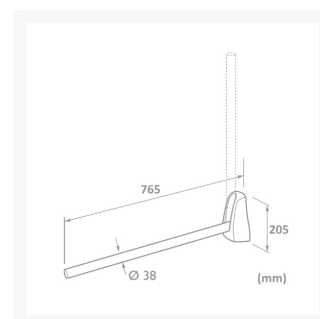

Independent 4 Life

Waterbury Voda VA01 765mm Chrome Folding Support Arm

Product Code: VA01

Product Images

Description

The Voda is a striking range of chrome support rails, designed to combine the modern technologies of precision moulding with a high quality of material finishing.

The result is a superb looking range of rails that incorporate all the functionality of the more "standard" styles available on the market.