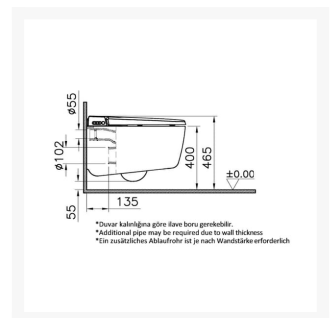

Independent 4 Life

VitrA V-Care Prime Rimless Wall-hung, Shower Toilet - White

£3,338.40 Inc. VAT

Product Code: 7231WH

Product Images

Description

The Vitra V-Care Prime Wall-hung shower toilet provides female and rear washing improving hygiene for all users, this version of the V-care puts emphasis on comfort rather than just hygiene with its ambient lights and dryer. Multi levelled adjustable settings to give the user their ideal experience all easily control able from a simple to use remote or mobile app.