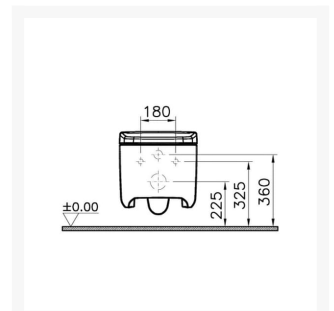

Independent 4 Life

VitrA V-Care Prime Rimless Wall-hung, Shower Toilet - White

£3,338.40 Inc. VAT

Product Code: 7231WH

Product Images

Description

The Vitra V-Care Prime Wall-hung shower toilet provides female and rear washing improving hygiene for all users, this version of the V-care puts emphasis on comfort rather than just hygiene with its ambient lights and dryer. Multi levelled adjustable settings to give the user their ideal experience all easily control able from a simple to use remote or mobile app.