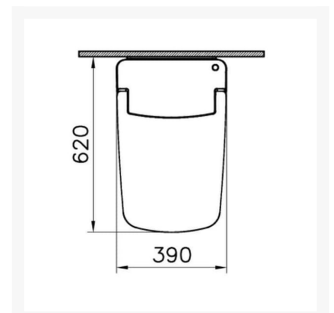

Independent 4 Life

VitrA V-Care Prime Rimless Wall-hung, Shower Toilet - White

£3,338.40 Inc. VAT

Product Code: 7231WH

Product Images

Description

The Vitra V-Care Prime Wall-hung shower toilet provides female and rear washing improving hygiene for all users, this version of the V-care puts emphasis on comfort rather than just hygiene with its ambient lights and dryer. Multi levelled adjustable settings to give the user their ideal experience all easily control able from a simple to use remote or mobile app.