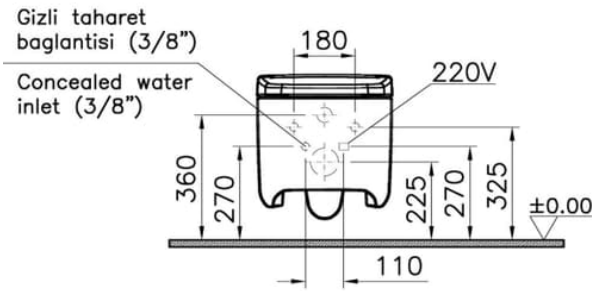

Independent 4 Life

VitrA V-Care Prime Rimless Wall-hung, Shower Toilet - White

£3,338.40 Inc. VAT

Product Code: 7231WH

Product Images

Description

The Vitra V-Care Prime Wall-hung shower toilet provides female and rear washing improving hygiene for all users, this version of the V-care puts emphasis on comfort rather than just hygiene with its ambient lights and dryer. Multi levelled adjustable settings to give the user their ideal experience all easily control able from a simple to use remote or mobile app.

Additional Information

Manufacturer	VitrA
Brand / Model	VitrA / V-Care Prime
Colour	White
Style / Type	Wall-hung WC
Max. Load (kg / St)	400 / 62.9
Technical Info.	Power Supply 220 - 240 AC, 50/60 Hz, Needed Water Supply Pressure: 0.069 Mpa - 0.735 MPa
Installed WC Pan Height (mm)	N/A (Wall Hung)
Warranty	2 Year Standard, 10 Year Standard
Flush Operation	Fixed Side Control Buttons, Remote Control
Seat Length (mm)	620
Seat Width (mm)	390
Technologies	Seat Sensor, Decalcification Cycle, Child Mode, Silent Mode, Motion Sensor On/Off, Deodorization On/Off, Power Saving On/Off, Burn/Freeze Prevention, Rear Wash Douche, Feminine Wash Douche, 5 Levels - Oscillation Nozzle Movement, 5 Levels - Water Pressure, Remote Control, Mobile App, 5 Levels - Nozzle Position, 6 Levels - Seat Temp , Pulsating Spray, Oscillating Spray, 5 Levels - Oscillating Spray, Nozzle Ejection, Dryer - 5 Temp Setting
Approvals	CE Mark, Kiwa Approved