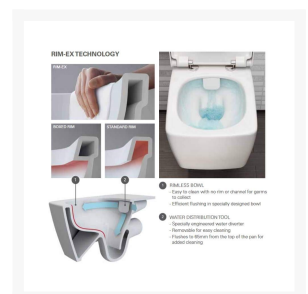

Independent 4 Life

VitrA - M-Line V-Care Comfort Shower Toilet, 60cm Wall Hung Pan & Seat - White

£2,403.60 Inc. VAT

Product Code: 5674CWH

Product Images

Description

The Vitra M-Line - V-Care Comfort provides female and rear washing improving hygiene for all users, the comfort comes with additional features compared to the basic to provide extra comfort such as drying, oscillating and pulsating wash. Multi level adjustable settings give the user their ideal experience all easily control able from a simple to use remote.

User-friendly, the M-Line - V-Care Smart WC Comfort is ideal for those who desire safety to be an important aspect since it comes with burn and freeze prevention alongside the ability to cut the electricity using the power switch located on the side.

Key benefits:

- Adjustable settings for user preference
- Improved personal hygiene - cleaning with water not paper
- Power saving mode
- Seat sensor prevents the seat functions from activating when there is no user
- Child mode that works even if the sensors do not sense the user
- When motion sensor is on automatically opens seat cover and closes after no movement is detected
- The user can turn on a motion sensor to automatically open and close the seat
- Deodorization automatically activates when the seat sensor sense a user
- Burn/Freeze prevention
- Nozzle ejection so the user can manually clean the nozzle
- The user can turn on/off the automatic deodorization
- LED light battery life indication on the remote
- Silent mode can be activated by pressing nozzle position and water pressure button
- Decalcification cycle
- Oscillating and pulsating wash
- Dryer for after washing