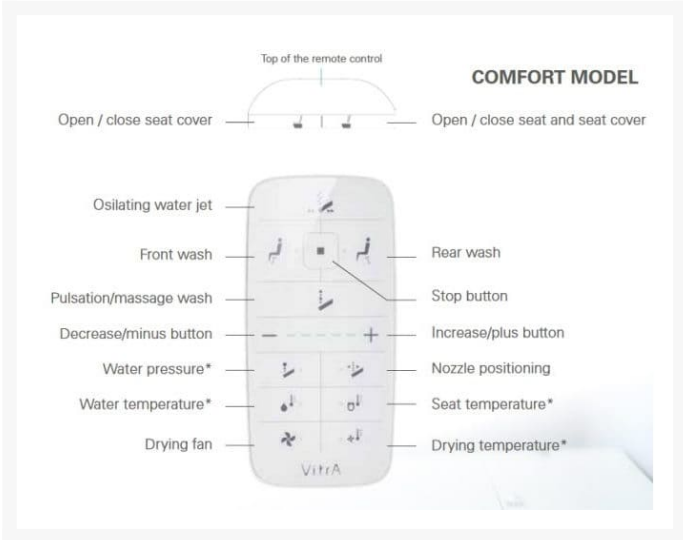

Independent 4 Life

VitrA - M-Line V-Care Comfort Shower Toilet, 60cm Wall Hung Pan & Seat - White

£2,403.60 Inc. VAT

Product Code: 5674CWH

Product Images

Description

The Vitra M-Line - V-Care Comfort provides female and rear washing improving hygiene for all users, the comfort comes with additional features compared to the basic to provide extra comfort such as drying, oscillating and pulsating wash. Multi level adjustable settings give the user their ideal experience all easily control able from a simple to use remote.

User-friendly, the M-Line - V-Care Smart WC Comfort is ideal for those who desire safety to be an important aspect since it comes with burn and freeze prevention alongside the ability to cut the electricity using the power switch located on the side.

Additional Information

Manufacturer	VitrA
Brand / Model	VitrA / V-Care Comfort
Colour	White
Style / Type	Wall-hung WC
Max. Load (kg / St)	400 / 62.9
Technical Info.	Power Supply 220 - 240 AC, 50/60 Hz, Needed Water Supply Pressure: 0.069 Mpa - 0.735 MPa
Installed WC Pan Height (mm)	N/A (Wall Hung)
Flush Operation	Fixed Side Control Buttons, Remote Control
Seat Length (mm)	600
Seat Width (mm)	380
Technologies	Seat Sensor, Decalcification Cycle, Child Mode, Silent Mode, Motion Sensor On/Off, Deodorization On/Off, Power Saving On/Off, Burn/Freeze Prevention, Rear Wash Douche, Feminine Wash Douche, 5 Levels - Water Pressure, Remote Control, 6-Stage Water Temp Control (32 - 40°C), 5 Levels - Nozzle Position, 6 Levels - Seat Temp , Pulsating Spray, Oscillating Spray, Nozzle Ejection, Dryer - 5 Temp Setting , Control Buttons
Approvals	CE Mark, Kiwa Approved