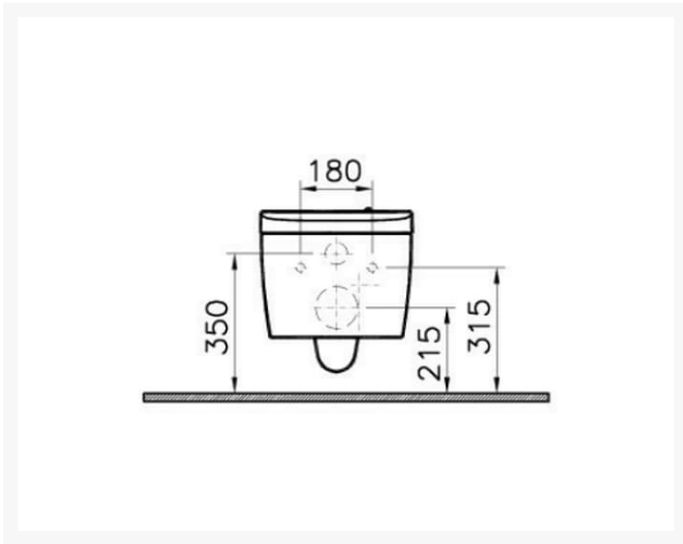

Independent 4 Life

VitrA - M-Line V-Care Comfort Shower Toilet, 60cm Wall Hung Pan & Seat - White

£2,403.60 Inc. VAT

Product Code: 5674CWH

Product Images

Description

The Vitra M-Line - V-Care Comfort provides female and rear washing improving hygiene for all users, the comfort comes with additional features compared to the basic to provide extra comfort such as drying, oscillating and pulsating wash. Multi level adjustable settings give the user their ideal experience all easily control able from a simple to use remote.

Additional Information

Manufacturer	VitrA
Brand / Model	VitrA / V-Care Comfort
Colour	White
Style / Type	Wall-hung WC
Max. Load (kg / St)	400 / 62.9
Technical Info.	Power Supply 220 - 240 AC, 50/60 Hz, Needed Water Supply Pressure: 0.069 Mpa - 0.735 MPa
Installed WC Pan Height (mm)	N/A (Wall Hung)
Flush Operation	Fixed Side Control Buttons, Remote Control
Seat Length (mm)	600
Seat Width (mm)	380
Technologies	Seat Sensor, Decalcification Cycle, Child Mode, Silent Mode, Motion Sensor On/Off, Deodorization On/Off, Power Saving On/Off, Burn/Freeze Prevention, Rear Wash Douche, Feminine Wash Douche, 5 Levels - Water Pressure, Remote Control, 6-Stage Water Temp Control (32 - 40°C), 5 Levels - Nozzle Position, 6 Levels - Seat Temp , Pulsating Spray, Oscillating Spray, Nozzle Ejection, Dryer - 5 Temp Setting , Control Buttons
Approvals	CE Mark, Kiwa Approved