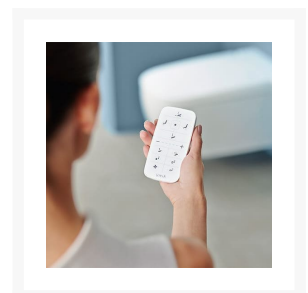

Independent 4 Life

VitrA - M-Line V-Care Comfort Shower Toilet, 60cm Wall Hung Pan & Seat - White

£2,403.60 Inc. VAT

Product Code: 5674CWH

Product Images

Description

The Vitra M-Line - V-Care Comfort provides female and rear washing improving hygiene for all users, the comfort comes with additional features compared to the basic to provide extra comfort such as drying, oscillating and pulsating wash. Multi level adjustable settings give the user their ideal experience all easily control able from a simple to use remote.

User-friendly, the M-Line - V-Care Smart WC Comfort is ideal for those who desire safety to be an important aspect since it comes with burn and freeze prevention alongside the ability to cut the electricity using the power switch located on the side.