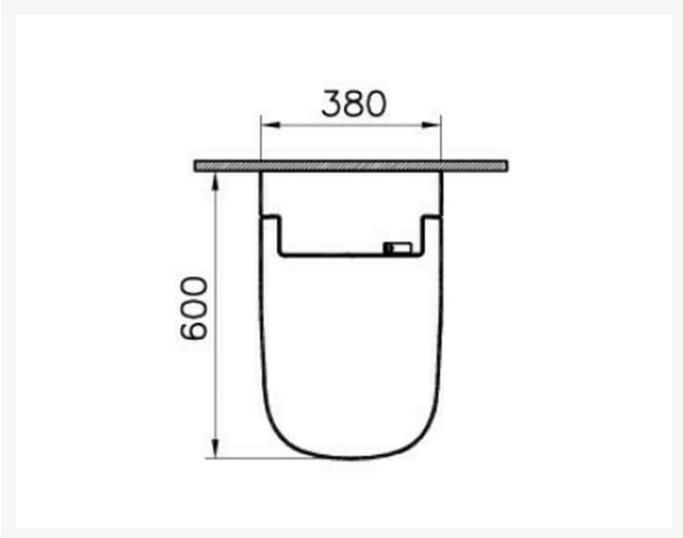

Independent 4 Life

VitrA - M-Line V-Care Comfort Shower Toilet, 60cm Wall Hung Pan & Seat - White

£2,403.60 Inc. VAT

Product Code: 5674CWH

Product Images

Description

The Vitra M-Line - V-Care Comfort provides female and rear washing improving hygiene for all users, the comfort comes with additional features compared to the basic to provide extra comfort such as drying, oscillating and pulsating wash. Multi level adjustable settings give the user their ideal experience all easily control able from a simple to use remote.

Additional Information

Manufacturer	VitrA
Brand / Model	VitrA / V-Care Comfort
Colour	White
Style / Type	Wall-hung WC
Max. Load (kg / St)	400 / 62.9
Technical Info.	Power Supply 220 - 240 AC, 50/60 Hz, Needed Water Supply Pressure: 0.069 Mpa - 0.735 MPa
Installed WC Pan Height (mm)	N/A (Wall Hung)
Flush Operation	Fixed Side Control Buttons, Remote Control
Seat Length (mm)	600
Seat Width (mm)	380
Technologies	Seat Sensor, Decalcification Cycle, Child Mode, Silent Mode, Motion Sensor On/Off, Deodorization On/Off, Power Saving On/Off, Burn/Freeze Prevention, Rear Wash Douche, Feminine Wash Douche, 5 Levels - Water Pressure, Remote Control, 6-Stage Water Temp Control (32 - 40°C), 5 Levels - Nozzle Position, 6 Levels - Seat Temp , Pulsating Spray, Oscillating Spray, Nozzle Ejection, Dryer - 5 Temp Setting , Control Buttons
Approvals	CE Mark, Kiwa Approved