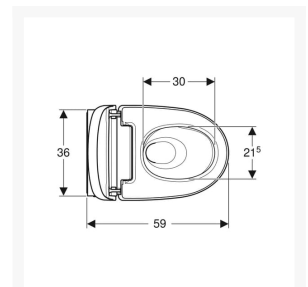

Independent 4 Life

Geberit AquaClean Mera Comfort WC Complete Solution, Wall-hung WC - Bright Chrome-plated

£7,405.18 Inc. VAT

Product Code: 146.210.21.1

Product Images

Description

The Geberit AquaClean Mera Comfort WC Complete Solution, Wall-hung WC, bright chrome plated. Provides female and oscillating washing improving hygiene for all users, this version of the AquaClean Mera puts emphasis on comfort rather than just hygiene with its orientation lights, seat heating and a warm air dryer. 4 user profiles give the user their ideal experience all easily control able from a simple to use remote or mobile app.

Technical details:

- Colour: Bright chrome-plated
- Weight Load: 150kg
- Height (mm): 380
- Width (mm): 395
- Length (mm): 590
- Protection Degree: IPX4
- Protection Class: I
- Nominal voltage: 230 V AC
- Mains frequency: 50Hz
- Power consumption: 2000 W
- Power consumption on standby: < 0.5
- Flow pressure: 0.5 – 10 Bar
- Operating Temperature: 5 – 40°C
- Water temperature adjustment range: 34 – 40°C
- Water Temperature Pre-set: 37°C
- Calculated flow rate: 0.03 l/s
- Min. flow pressure: 0.5 bar
- Spray time: 30 – 50s
- Economy mode < 0.5 W
- Spray intensity – 5 levels
- Spray arm - 5 positions
- Dryer intensity - 5 levels
- 4 User profiles
- Mains connection required
- Mains connection with flexible three-core sheathed cable, on the right side is hidden behind the WC ceramic
- Water supply connection on the left is hidden behind the WC ceramic
- Approved in accordance with (DIN) EN 1717 / (DIN) EN 13077

Scope of Delivery:

- Water supply connection set for Sigma and Omega concealed cisterns 12cm, installation height of 112cm
- Connection set for WC
- Female sockets for the mains connection
- Spray shield