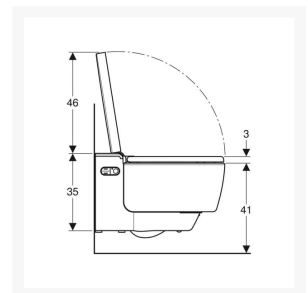

Independent 4 Life

Geberit AquaClean Mera Comfort WC Complete Solution, Wall-hung WC - Bright Chrome-plated

£7,405.18 Inc. VAT

Product Code: 146.210.21.1

Product Images

Description

The Geberit AquaClean Mera Comfort WC Complete Solution, Wall-hung WC, bright chrome plated. Provides female and oscillating washing improving hygiene for all users, this version of the AquaClean Mera puts emphasis on comfort rather than just hygiene with its orientation lights, seat heating and a warm air dryer. 4 user profiles give the user their ideal experience all easily control able from a simple to use remote or mobile app.

Technical details:

- Colour: Bright chrome-plated
- Weight Load: 150kg
- Height (mm): 380
- Width (mm): 395
- Length (mm): 590
- Protection Degree: IPX4
- Protection Class: I
- Nominal voltage: 230 V AC
- Mains frequency: 50Hz
- Power consumption: 2000 W
- Power consumption on standby: < 0.5
- Flow pressure: 0.5 – 10 Bar
- Operating Temperature: 5 – 40°C
- Water temperature adjustment range: 34 – 40°C
- Water Temperature Pre-set: 37°C
- Calculated flow rate: 0.03 l/s
- Min. flow pressure: 0.5 bar
- Spray time: 30 – 50s
- Economy mode < 0.5 W
- Spray intensity – 5 levels
- Spray arm - 5 positions
- Dryer intensity - 5 levels
- 4 User profiles
- Mains connection required
- Mains connection with flexible three-core sheathed cable, on the right side is hidden behind the WC ceramic
- Water supply connection on the left is hidden behind the WC ceramic
- Approved in accordance with (DIN) EN 1717 / (DIN) EN 13077

Scope of Delivery:

- Water supply connection set for Sigma and Omega concealed cisterns 12cm, installation height of 112cm
- Connection set for WC
- Female sockets for the mains connection
- Spray shield