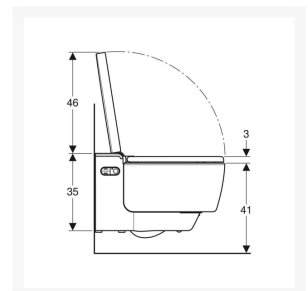

Independent 4 Life

Geberit AquaClean Mera Comfort WC Complete Solution, Wall-hung WC - Bright Chrome-plated

£7,405.18 Inc. VAT

Product Code: 146.210.21.1

Product Images

Description

The Geberit AquaClean Mera Comfort WC Complete Solution, Wall-hung WC, bright chrome plated. Provides female and oscillating washing improving hygiene for all users, this version of the AquaClean Mera puts emphasis on comfort rather than just hygiene with its orientation lights, seat heating and a warm air dryer. 4 user profiles give the user their ideal experience all easily control able from a simple to use remote or mobile app.

Technical details:

- Colour: Bright chrome-plated
- Weight Load: 150kg
- Height (mm): 380
- Width (mm): 395
- Length (mm): 590
- Protection Degree: IPX4
- Protection Class: I
- Nominal voltage: 230 V AC
- Mains frequency: 50Hz
- Power consumption: 2000 W
- Power consumption on standby: < 0.5
- Flow pressure: 0.5 – 10 Bar
- Operating Temperature: 5 – 40°C
- Water temperature adjustment range: 34 – 40°C
- Water Temperature Pre-set: 37°C
- Calculated flow rate: 0.03 l/s
- Min. flow pressure: 0.5 bar
- Spray time: 30 – 50s
- Economy mode < 0.5 W
- Spray intensity – 5 levels
- Spray arm - 5 positions
- Dryer intensity - 5 levels
- 4 User profiles
- Mains connection required
- Mains connection with flexible three-core sheathed cable, on the right side is hidden behind the WC ceramic
- Water supply connection on the left is hidden behind the WC ceramic
- Approved in accordance with (DIN) EN 1717 / (DIN) EN 13077

Scope of Delivery:

- Water supply connection set for Sigma and Omega concealed cisterns 12cm, installation height of 112cm
- Connection set for WC
- Female sockets for the mains connection
- Spray shield