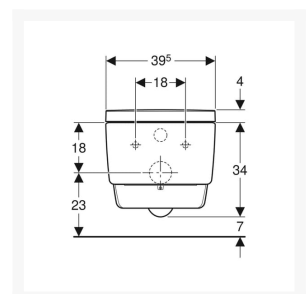

Product Images