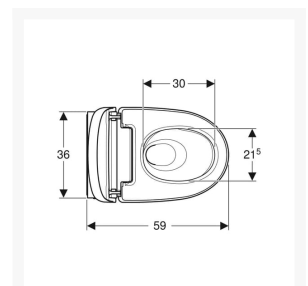

Independent 4 Life

Geberit AquaClean Mera Comfort WC Complete Solution, Wall-hung WC - Bright Chrome-plated

£7,405.18 Inc. VAT

Product Code: 146.210.21.1

Product Images

Description

The Geberit AquaClean Mera Comfort WC Complete Solution, Wall-hung WC, bright chrome plated. Provides female and oscillating washing improving hygiene for all users, this version of the AquaClean Mera puts emphasis on comfort rather than just hygiene with its orientation lights, seat heating and a warm air dryer. 4 user profiles give the user their ideal experience all easily control able from a simple to use remote or mobile app.

Technical details:

- Colour: Bright chrome-plated
- Weight Load: 150kg
- Height (mm): 380
- Width (mm): 395
- Length (mm): 590
- Protection Degree: IPX4
- Protection Class: I
- Nominal voltage: 230 V AC
- Mains frequency: 50Hz
- Power consumption: 2000 W
- Power consumption on standby: < 0.5
- Flow pressure: 0.5 – 10 Bar
- Operating Temperature: 5 – 40°C
- Water temperature adjustment range: 34 – 40°C
- Water Temperature Pre-set: 37°C
- Calculated flow rate: 0.03 l/s
- Min. flow pressure: 0.5 bar
- Spray time: 30 – 50s
- Economy mode < 0.5 W
- Spray intensity – 5 levels
- Spray arm - 5 positions
- Dryer intensity - 5 levels
- 4 User profiles
- Mains connection required
- Mains connection with flexible three-core sheathed cable, on the right side is hidden behind the WC ceramic
- Water supply connection on the left is hidden behind the WC ceramic
- Approved in accordance with (DIN) EN 1717 / (DIN) EN 13077

Scope of Delivery:

- Water supply connection set for Sigma and Omega concealed cisterns 12cm, installation height of 112cm
- Connection set for WC
- Female sockets for the mains connection
- Spray shield