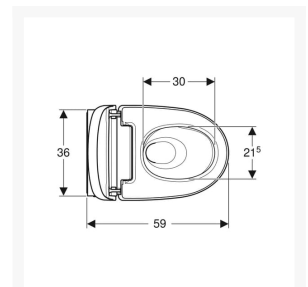

Independent 4 Life

Geberit AquaClean Mera Comfort WC Complete Solution, Wall-hung WC - White

£7,312.61 Inc. VAT

Product Code: 146.210.11.1

Product Images

Description

The Geberit AquaClean Mera Comfort WC Complete Solution, Wall-hung WC in White. Provides female and oscillating washing improving hygiene for all users, AquaClean Mera puts emphasis on comfort rather than just hygiene with its orientation lights, seat heating and a warm air dryer. 4 user profiles give the user their ideal experience all easily control able from a simple to use remote or mobile app.

Technical details:

- Colour: White
- Weight Load: 150kg
- Height (mm): 380
- Width (mm): 395
- Length (mm): 590
- Protection Degree: IPX4
- Protection Class: I
- Nominal voltage: 230 V AC
- Mains frequency: 50Hz
- Power consumption: 2000 W
- Power consumption on standby: < 0.5
- Flow pressure: 0.5 – 10 Bar
- Operating Temperature: 5 – 40°C
- Water temperature adjustment range: 34 – 40°C
- Water Temperature Pre-set: 37°C
- Calculated flow rate: 0.03 l/s
- Min. flow pressure: 0.5 bar
- Spray time: 30 – 50s
- Economy mode < 0.5 W
- Spray intensity – 5 levels
- Spray arm - 5 positions
- Dryer intensity - 5 levels
- 4 User profiles
- Mains connection required
- Mains connection with flexible three-core sheathed cable, on the right side is hidden behind the WC ceramic
- Water supply connection on the left is hidden behind the WC ceramic
- Approved in accordance with (DIN) EN 1717 / (DIN) EN 13077

Scope of Delivery:

- Water supply connection set for Sigma and Omega concealed cisterns 12cm, installation height of 112cm
- Connection set for WC
- Female sockets for the mains connection
- Spray shield
- 125ml of descaling agent