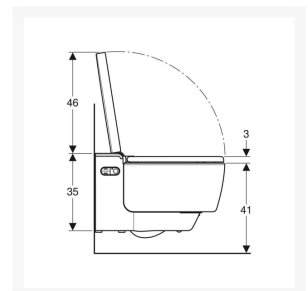

Independent 4 Life

Geberit AquaClean Mera Comfort WC Complete Solution, Wall-hung WC - White

£7,312.61 Inc. VAT

Product Code: 146.210.11.1

Product Images

Description

The Geberit AquaClean Mera Comfort WC Complete Solution, Wall-hung WC in White. Provides female and oscillating washing improving hygiene for all users, AquaClean Mera puts emphasis on comfort rather than just hygiene with its orientation lights, seat heating and a warm air dryer. 4 user profiles give the user their ideal experience all easily control able from a simple to use remote or mobile app.

Technical details:

- Colour: White
- Weight Load: 150kg
- Height (mm): 380
- Width (mm): 395
- Length (mm): 590
- Protection Degree: IPX4
- Protection Class: I
- Nominal voltage: 230 V AC
- Mains frequency: 50Hz
- Power consumption: 2000 W
- Power consumption on standby: < 0.5
- Flow pressure: 0.5 – 10 Bar
- Operating Temperature: 5 – 40°C
- Water temperature adjustment range: 34 – 40°C
- Water Temperature Pre-set: 37°C
- Calculated flow rate: 0.03 l/s
- Min. flow pressure: 0.5 bar
- Spray time: 30 – 50s
- Economy mode < 0.5 W
- Spray intensity – 5 levels
- Spray arm - 5 positions
- Dryer intensity - 5 levels
- 4 User profiles
- Mains connection required
- Mains connection with flexible three-core sheathed cable, on the right side is hidden behind the WC ceramic
- Water supply connection on the left is hidden behind the WC ceramic
- Approved in accordance with (DIN) EN 1717 / (DIN) EN 13077

Scope of Delivery:

- Water supply connection set for Sigma and Omega concealed cisterns 12cm, installation height of 112cm
- Connection set for WC
- Female sockets for the mains connection
- Spray shield
- 125ml of descaling agent