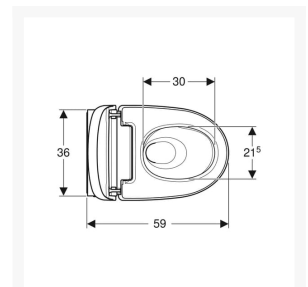

Independent 4 Life

Geberit AquaClean Mera Classic WC Complete Solution, Wall-hung WC - Bright Chrome-plated

£5,588.80 Inc. VAT

Product Code: 146.200.21.1

Product Images

Description

The Geberit AquaClean Mera Classic WC Complete Solution, Wall-hung WC, Bright Chrome-plated. Provides female and oscillating washing improving hygiene for all users, puts emphasis upon hygiene with its adjustable hygiene settings for example spray, dryer and lady shower. 4 user profiles give the user their ideal experience all easily control able from a simple to use remote or mobile app.

Technical details:

- Colour: Bright chrome-plated
- Weight Load: 150kg
- Height (mm): 380
- Width (mm): 395
- Length (mm): 590
- Protection Degree: IPX4
- Protection Class: I
- Nominal voltage: 230 V AC
- Mains frequency: 50Hz
- Power consumption: 2000 W
- Power consumption on standby: < 0.5
- Flow pressure: 0.5 – 10 Bar
- Operating Temperature: 5 – 40°C
- Water temperature adjustment range: 34 – 40°C
- Water Temperature Pre-set: 37°C
- Calculated flow rate: 0.03 l/s
- Min. flow pressure: 0.5 bar
- Spray time: 30 – 50s
- Economy mode < 0.5 W
- Spray intensity – 5 levels
- Spray arm - 5 positions
- Dryer intensity - 5 levels
- 4 User profiles
- Mains connection required
- Mains connection with flexible three-core sheathed cable, on the right side is hidden behind the WC ceramic
- Water supply connection on the left is hidden behind the WC ceramic
- Approved in accordance with (DIN) EN 1717 / (DIN) EN 13077

Scope of Delivery:

- Water supply connection set for Sigma and Omega concealed cisterns 12cm, installation height of 112cm
- Connection set for WC
- Female sockets for the mains connection
- Spray shield
- 125ml of descaling agent
- Cleaning Set
- Remote control with wall-mounted case and battery CR2032
- Fastening materials