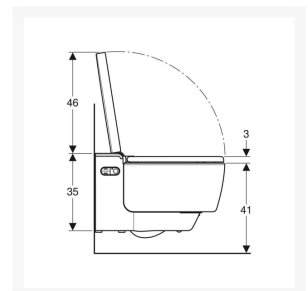

Product Images