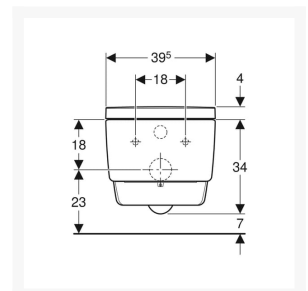

Product Images