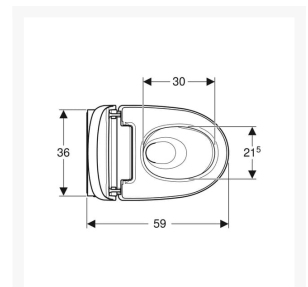

Independent 4 Life

Geberit AquaClean Mera Classic WC Complete Solution, Wall-hung WC - White Alpine

£5,501.48 Inc. VAT

Product Code: 146.200.11.1

Product Images

Description

The Geberit AquaClean Mera Classic WC Complete Solution, Wall-hung WC - White Alpine. Provides female and oscillating washing improving hygiene for all users, emphasis is put upon hygiene with its adjustable hygiene settings for example the spray, dryer and lady shower. 4 user profiles give the user their ideal experience all easily control able from a simple to use remote or mobile app.

- Colour: White alpine
- Weight Load: 150kg
- Height (mm): 380
- Width (mm): 395
- Length (mm): 590
- Protection Degree: IPX4
- Protection Class: I
- Nominal voltage: 230 V AC
- Mains frequency: 50Hz
- Power consumption: 2000 W
- Power consumption on standby: < 0.5
- Flow pressure: 0.5 – 10 Bar
- Operating Temperature: 5 – 40°C
- Water temperature adjustment range: 34 – 40°C
- Water Temperature Pre-set: 37°C
- Calculated flow rate: 0.03 l/s
- Min. flow pressure: 0.5 bar
- Spray time: 30 – 50s
- Economy mode < 0.5 W
- Spray intensity – 5 levels
- Spray arm - 5 positions
- Dryer intensity - 5 levels
- 4 User profiles
- Mains connection required
- Approved in accordance with (DIN) EN 1717 / (DIN) EN 13077

Scope of Delivery:

- Water supply connection set for Sigma and Omega concealed cisterns 12cm, installation height of 112cm
- Connection set for WC
- Female sockets for the mains connection
- Spray shield
- 125ml of descaling agent
- Cleaning Set
- Remote control with wall-mounted case and battery CR2032
- Fastening materials