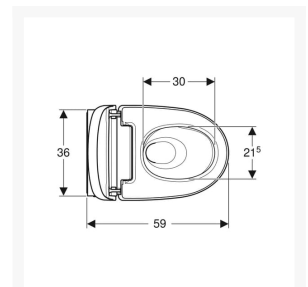

Product Images