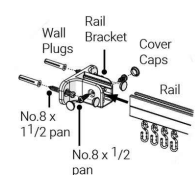

Product Images