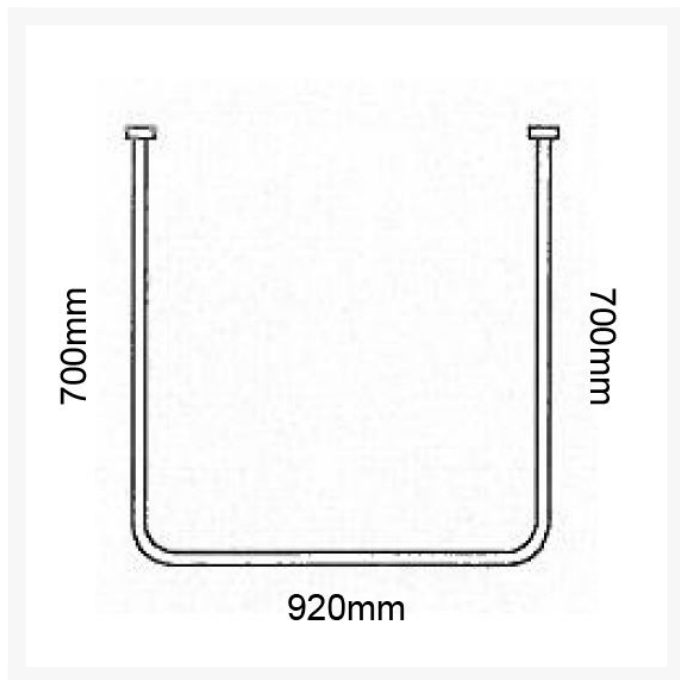

Independent 4 Life

AKW White U Shaped Curtain Rail, w/ Hooks & Gliders, Choice of Size

£37.27 Inc. VAT

Product Code: AKW-U-WHT

Product Images

Rail Size	To be used with Tray/roller size
700 x 920 x 2100mm	200 x 1900mm
820 x 1120 x 820mm	820 x 1200mm
820 x 1220 x 820mm	820 x 1300mm
820 x 1340 x 820mm	820 x 1420mm
700 x 1620 x 700mm	700 x 1700mm
820 x 1720 x 820mm	820 x 1800mm
1000 x 920 x 1000mm	1000 x 1000mm
750 x 1170 x 750mm	750 x 1250mm
750 x 1270 x 750mm	750 x 1350mm
750 x 1390 x 750mm	750 x 1470mm
750 x 1770 x 750mm	750 x 1850mm
1050 x 970 x 1050mm	1050 x 1050mm
900 x 820 x 900mm	900 x 900mm
770 x 1050 x 770mm	770 x 1150mm
1200 x 1120 x 1200mm	1200 x 1200mm
820 x 1420 x 820mm	820 x 1500mm

Product Options

Size (mm)	Price Inc. VAT
700x920x700	£37.27
700x1300x700	£37.27
700x1620x700	£37.27
750x1170x750	£37.27
750x1270x750	£37.27
750x1390x750	£37.27
750x1770x750	£37.27
770x1050x770	£37.27
820x1120x820	£37.27
820x1220x820	£37.27
820x1340x820	£37.27
820x1420x820	£37.27
820x1720x820	£37.27
900x820x900	£37.27
1000x920x1000	£37.27
1050x970x1050	£37.27
1200x1120x1200	£37.27
1500x900x1500	£37.27

The return side lengths can reduced in length and cut down if required.

Supplied with 2x 600mm drop rods and fixings.

Key benefits:

- Continuous rail with no joints
- Aluminium white powder-coated finish
- Large range of sizes
- Includes 2x wall brackets, 2x drop rods, 22x hooks; and gliders
- Designed for curtains of 4oz or lighter
- The rail should be 80mm wider than the shower tray or floor former - see the "Sizing Chart image" for more information

Warranty:

- Lifetime manufacturer warranty

Additional Information

Manufacturer	AKW / Contour
Size (mm)	700x920x700, 700x1300x700, 700x1620x700, 750x1170x750, 750x1270x750, 750x1390x750, 750x1770x750, 770x1050x770, 820x1120x820, 820x1220x820, 820x1340x820, 820x1420x820, 1000x920x1000, 820x1720x820, 900x820x900, 1050x970x1050, 1200x1120x1200, 1500x900x1500
Colour	White