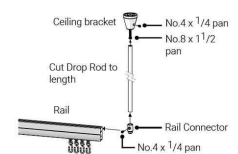

Product Images