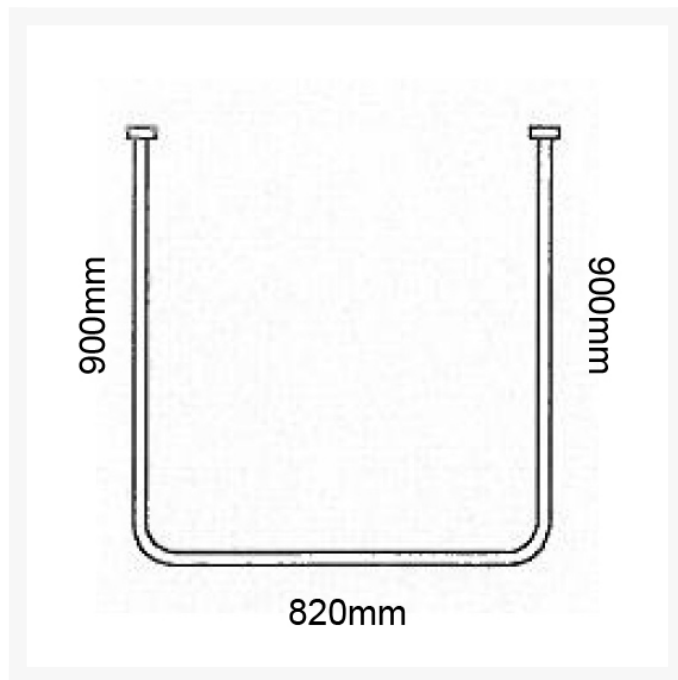

Independent 4 Life

AKW White U Shaped Curtain Rail, w/ Hooks & Gliders, Choice of Size

£37.27 Inc. VAT

Product Code: AKW-U-WHT

Product Images

Rail Size	To be used with Tray/roller size
700 x 920 x 2100mm	200 x 1900mm
820 x 1120 x 820mm	820 x 1200mm
820 x 1220 x 820mm	820 x 1300mm
820 x 1340 x 820mm	820 x 1420mm
700 x 1620 x 700mm	700 x 1700mm
820 x 1720 x 820mm	820 x 1800mm
1000 x 920 x 1000mm	1000 x 1000mm
750 x 1170 x 750mm	750 x 1250mm
750 x 1270 x 750mm	750 x 1350mm
750 x 1390 x 750mm	750 x 1470mm
750 x 1770 x 750mm	750 x 1850mm
1050 x 970 x 1050mm	1050 x 1050mm
900 x 820 x 900mm	900 x 900mm
770 x 1050 x 770mm	770 x 1150mm
1200 x 1120 x 1200mm	1200 x 1200mm
820 x 1420 x 820mm	820 x 1500mm

Product Options

Size (mm)	Price Inc. VAT
700x920x700	£37.27
700x1300x700	£37.27
700x1620x700	£37.27
750x1170x750	£37.27
750x1270x750	£37.27
750x1390x750	£37.27
750x1770x750	£37.27
770x1050x770	£37.27
820x1120x820	£37.27
820x1220x820	£37.27
820x1340x820	£37.27
820x1420x820	£37.27
820x1720x820	£37.27
900x820x900	£37.27
1000x920x1000	£37.27
1050x970x1050	£37.27
1200x1120x1200	£37.27
1500x900x1500	£37.27

The return side lengths can reduced in length and cut down if required.

Supplied with 2x 600mm drop rods and fixings.

Key benefits:

- Continuous rail with no joints
- Aluminium white powder-coated finish
- Large range of sizes
- Includes 2x wall brackets, 2x drop rods, 22x hooks; and gliders
- Designed for curtains of 4oz or lighter
- The rail should be 80mm wider than the shower tray or floor former - see the "Sizing Chart image" for more information

Warranty:

- Lifetime manufacturer warranty

Additional Information

Manufacturer	AKW / Contour
Size (mm)	700x920x700, 700x1300x700, 700x1620x700, 750x1170x750, 750x1270x750, 750x1390x750, 750x1770x750, 770x1050x770, 820x1120x820, 820x1220x820, 820x1340x820, 820x1420x820, 1000x920x1000, 820x1720x820, 900x820x900, 1050x970x1050, 1200x1120x1200, 1500x900x1500
Colour	White