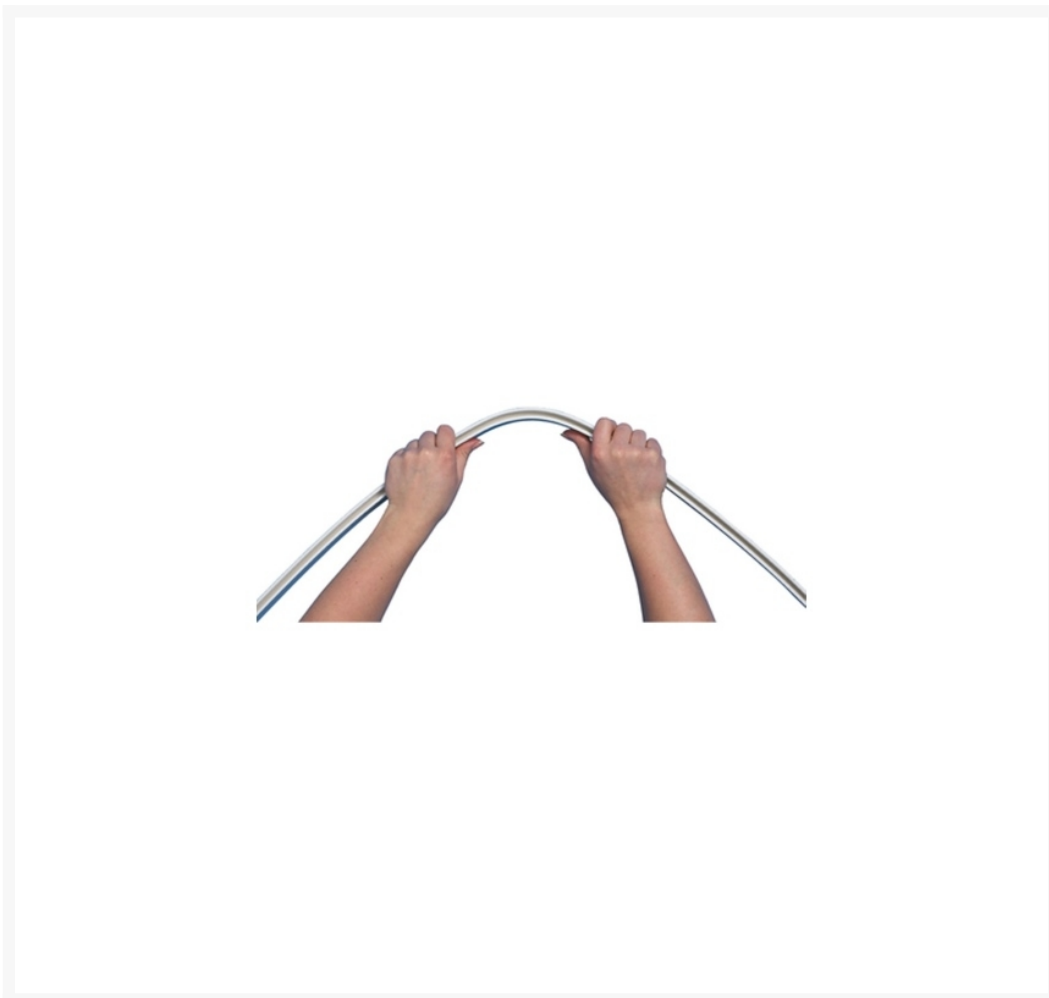

Independent 4 Life

AKW White Bendy Curtain Rail with 1x Drop Rod - Choice of Length

£37.27 Inc. VAT

Product Code: AKW-BNDY1-WHT

Product Images