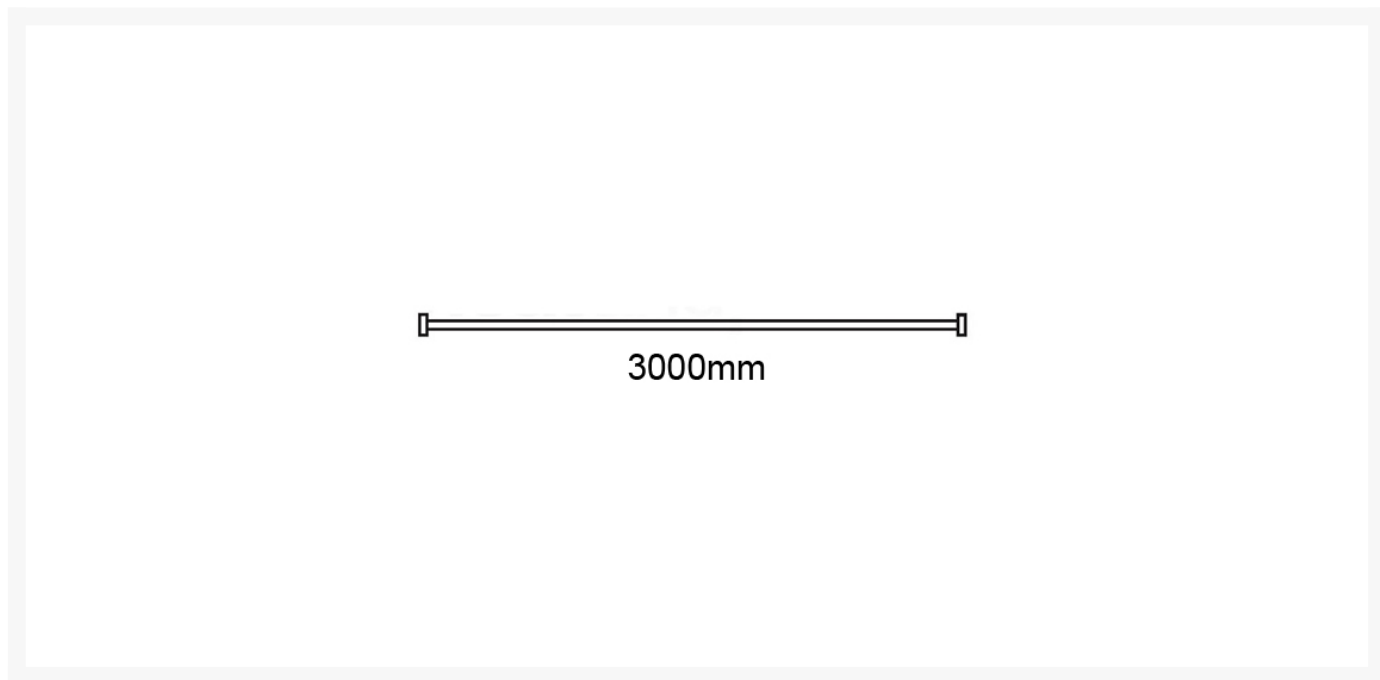

Product Options

Size (mm)	Price Inc. VAT
2000	£37.27
2500	£37.27
3000	£37.27

Description

The AKW Bendy shower curtain rail can be trimmed to size and easily bent to create any rail shape. Supplied with 1x 600mm drop rod this rail is ideal for L and corner shaped configurations.

Key benefits:

- Create your own L or corner shaped configurations
- Easy to bend and fit - no special tools required
- Use standard size or cut to your exact requirements
- 3x lengths - 2000, 2500 and 3000mm
- Shipped as a straight length
- White powder coated finish
- 1x 600mm ceiling drop rod support - fixes to top side of track
- 2x wall brackets
- 11x hooks & glides

Please note:

www.independent4life.co.uk | info@independent4life.co.uk | Tel: 0800 500 3001 | VAT No: 942447711
EORI GB942447711000