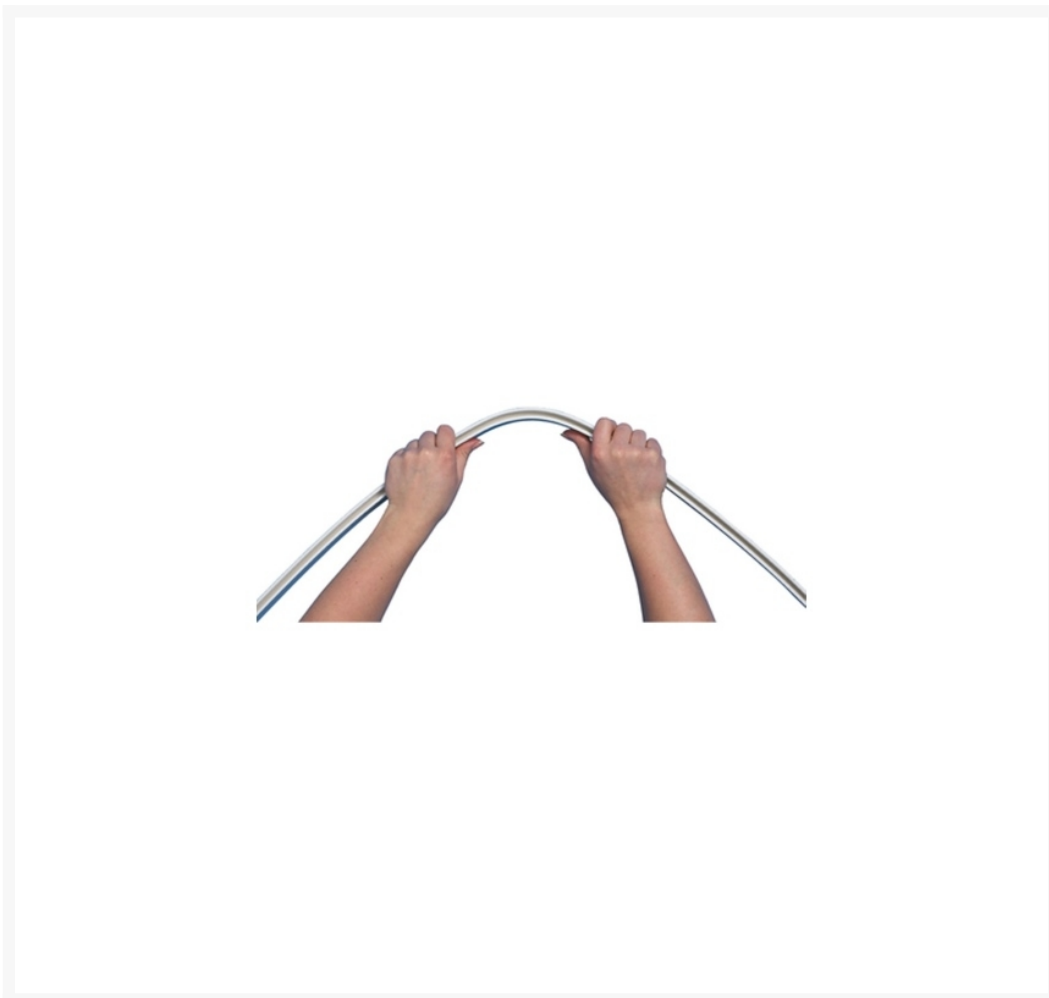

Independent 4 Life

AKW White Bendy Curtain Rail w/ 2x Drop Rods - Choice of Length

£46.62 Inc. VAT

Product Code: AKW-BNDY2-WHT

Product Images

Product Options

Size (mm)	Price Inc. VAT
2000	£46.62
2500	£46.62
3000	£49.26

Description

The AKW Bendy shower curtain rail can be trimmed to size and easily bent to create any rail shape. Supplied with 2x 600mm drop rods this rail is ideal for corners and U shaped configurations.

Key benefits:

- Create your own corner and U shaped configurations
- Easy to bend and fit - no special tools required
- Use standard size or cut to your exact requirements
- 3x lengths - 2000, 2500 and 3000mm
- Shipped in straight length
- White powder coated finish
- 2x 600mm ceiling drop rod supports - fixes to top side of track
- 2x wall brackets
- 11x Hooks & Gliders