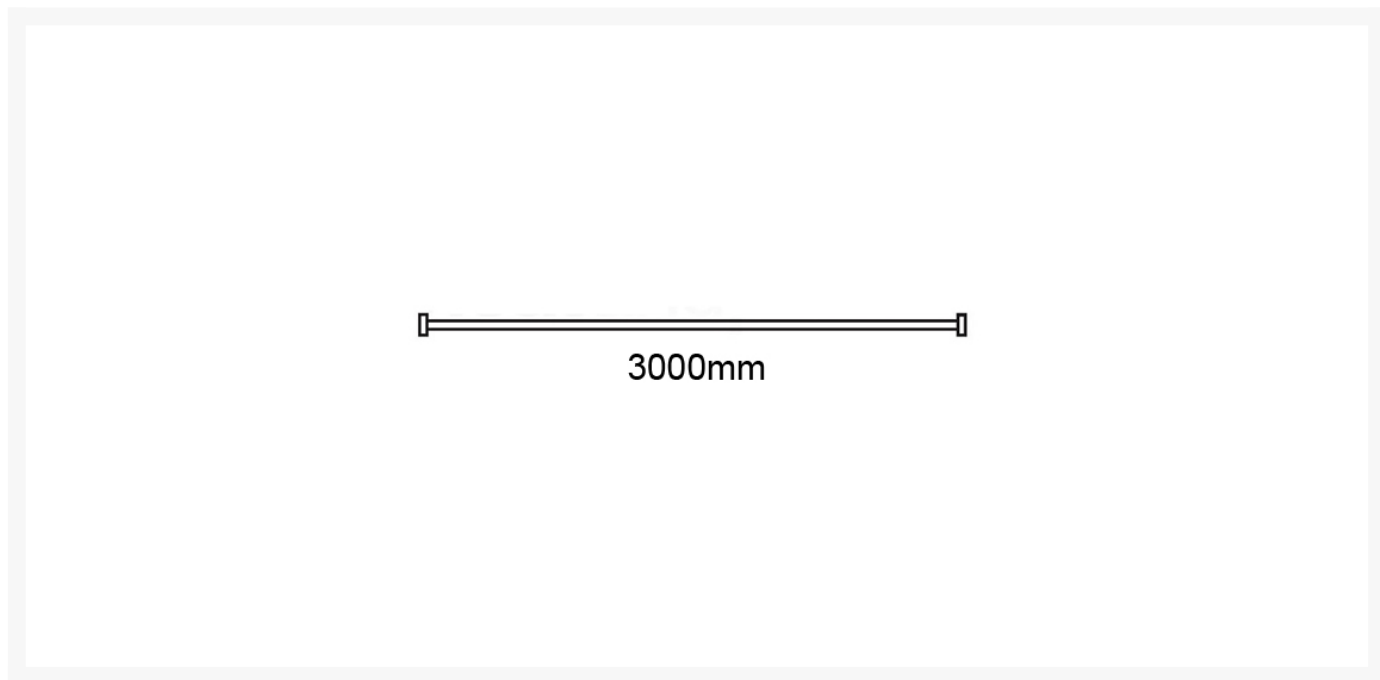

Independent 4 Life

AKW White Bendy Curtain Rail w/ 2x Drop Rods - Choice of Length

£46.62 Inc. VAT

Product Code: AKW-BNDY2-WHT

Product Images

Product Options

Size (mm)	Price Inc. VAT
2000	£46.62
2500	£46.62
3000	£49.26

Description

The AKW Bendy shower curtain rail can be trimmed to size and easily bent to create any rail shape. Supplied with 2x 600mm drop rods this rail is ideal for corners and U shaped configurations.

Key benefits:

- Create your own corner and U shaped configurations
- Easy to bend and fit - no special tools required
- Use standard size or cut to your exact requirements
- 3x lengths - 2000, 2500 and 3000mm
- Shipped in straight length
- White powder coated finish
- 2x 600mm ceiling drop rod supports - fixes to top side of track
- 2x wall brackets
- 11x Hooks & Gliders

Please note:

www.independent4life.co.uk | info@independent4life.co.uk | Tel: 0800 500 3001 | VAT No: 942447711
EORI GB942447711000

- Shower curtains to be ordered separately

Additional Information

Manufacturer	AKW / Contour
Size (mm)	2000, 2500, 3000
Colour	White