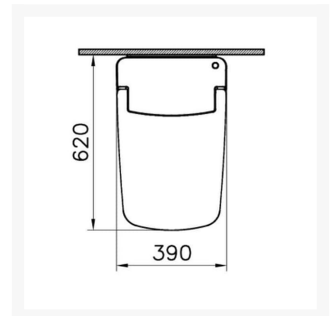

Independent 4 Life

VitrA V-Care Prime Rimless Back-to-Wall Shower Toilet - White

£3,338.40 Inc. VAT

Product Code: 7232WH

Product Images

Description

TheVitrA V-Care Prime free-standing shower toilet provides female and rear washing improving hygiene for all users, this version of the V-care puts emphasis on comfort rather than just hygiene with its ambient lights and dryer. Multi level adjustable settings give the user their ideal experience all easily control able from a simple to use remote or mobile app.