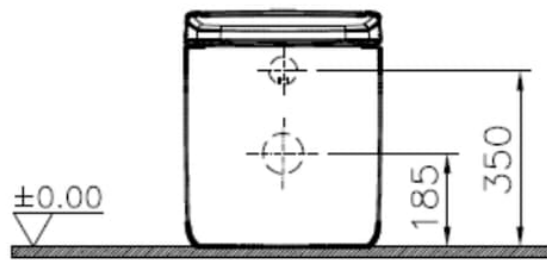

Independent 4 Life

VitrA V-Care Prime Rimless Back-to-Wall Shower Toilet - White

£3,338.40 Inc. VAT

Product Code: 7232WH

Product Images

Description

TheVitrA V-Care Prime free-standing shower toilet provides female and rear washing improving hygiene for all users, this version of the V-care puts emphasis on comfort rather than just hygiene with its ambient lights and dryer. Multi level adjustable settings give the user their ideal experience all easily control able from a simple to use remote or mobile app.

Additional Information

Manufacturer	VitrA
Brand / Model	VitrA / V-Care Prime
Colour	White
Style / Type	Care - Floor-standing Shower Toilet
Max. Load (kg / St)	400 / 62.9
Technical Info.	Power Supply 220 - 240 AC, 50/60 Hz, Needed Water Supply Pressure: 0.069 Mpa - 0.735 MPa
Installed WC Pan Height (mm)	400
Warranty	2 Year Standard, 10 Year Standard
Flush Operation	Fixed Side Control Buttons, Remote Control
Seat Length (mm)	620
Seat Width (mm)	390
Technologies	Seat Sensor, Decalcification Cycle, Child Mode, Silent Mode, Motion Sensor On/Off, Deodorization On/Off, Power Saving On/Off, Burn/Freeze Prevention, Rear Wash Douche, Feminine Wash Douche, 5 Levels - Oscillation Nozzle Movement, 5 Levels - Water Pressure, Remote Control, Mobile App, 5 Levels - Nozzle Position, 6 Levels - Seat Temp , Pulsating Spray, Oscillating Spray, 5 Levels - Oscillating Spray, Nozzle Ejection, Dryer - 5 Temp Setting
Approvals	CE Mark, Kiwa Approved