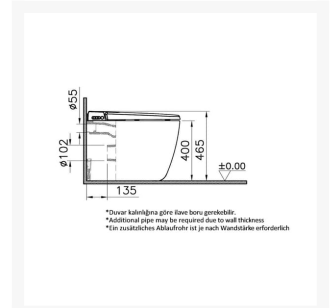

Independent 4 Life

VitrA V-Care Prime Rimless Back-to-Wall Shower Toilet - White

£3,338.40 Inc. VAT

Product Code: 7232WH

Product Images

Description

TheVitrA V-Care Prime free-standing shower toilet provides female and rear washing improving hygiene for all users, this version of the V-care puts emphasis on comfort rather than just hygiene with its ambient lights and dryer. Multi level adjustable settings give the user their ideal experience all easily control able from a simple to use remote or mobile app.

Additional Information

Manufacturer	VitrA
Brand / Model	VitrA / V-Care Prime
Colour	White
Style / Type	Care - Floor-standing Shower Toilet
Max. Load (kg / St)	400 / 62.9
Technical Info.	Power Supply 220 - 240 AC, 50/60 Hz, Needed Water Supply Pressure: 0.069 Mpa - 0.735 MPa
Installed WC Pan Height (mm)	400
Warranty	2 Year Standard, 10 Year Standard
Flush Operation	Fixed Side Control Buttons, Remote Control
Seat Length (mm)	620
Seat Width (mm)	390
Technologies	Seat Sensor, Decalcification Cycle, Child Mode, Silent Mode, Motion Sensor On/Off, Deodorization On/Off, Power Saving On/Off, Burn/Freeze Prevention, Rear Wash Douche, Feminine Wash Douche, 5 Levels - Oscillation Nozzle Movement, 5 Levels - Water Pressure, Remote Control, Mobile App, 5 Levels - Nozzle Position, 6 Levels - Seat Temp , Pulsating Spray, Oscillating Spray, 5 Levels - Oscillating Spray, Nozzle Ejection, Dryer - 5 Temp Setting
Approvals	CE Mark, Kiwa Approved