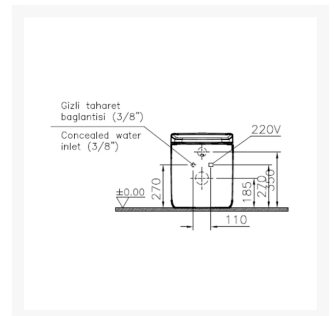

Independent 4 Life

VitrA V-Care Prime Rimless Back-to-Wall Shower Toilet - White

£3,338.40 Inc. VAT

Product Code: 7232WH

Product Images

Description

TheVitrA V-Care Prime free-standing shower toilet provides female and rear washing improving hygiene for all users, this version of the V-care puts emphasis on comfort rather than just hygiene with its ambient lights and dryer. Multi level adjustable settings give the user their ideal experience all easily control able from a simple to use remote or mobile app.

Additional Information

Manufacturer	VitrA
Brand / Model	VitrA / V-Care Prime
Colour	White
Style / Type	Care - Floor-standing Shower Toilet
Max. Load (kg / St)	400 / 62.9
Technical Info.	Power Supply 220 - 240 AC, 50/60 Hz, Needed Water Supply Pressure: 0.069 Mpa - 0.735 MPa
Installed WC Pan Height (mm)	400
Warranty	2 Year Standard, 10 Year Standard
Flush Operation	Fixed Side Control Buttons, Remote Control
Seat Length (mm)	620
Seat Width (mm)	390
Technologies	Seat Sensor, Decalcification Cycle, Child Mode, Silent Mode, Motion Sensor On/Off, Deodorization On/Off, Power Saving On/Off, Burn/Freeze Prevention, Rear Wash Douche, Feminine Wash Douche, 5 Levels - Oscillation Nozzle Movement, 5 Levels - Water Pressure, Remote Control, Mobile App, 5 Levels - Nozzle Position, 6 Levels - Seat Temp , Pulsating Spray, Oscillating Spray, 5 Levels - Oscillating Spray, Nozzle Ejection, Dryer - 5 Temp Setting
Approvals	CE Mark, Kiwa Approved