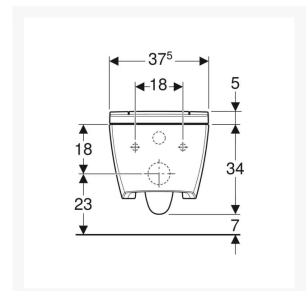

Independent 4 Life

Geberit AquaClean Sela WC Complete Solution, Wall-hung WC - Gloss Chrome-plated

£4,050.41 Inc. VAT

Product Code: 146.220.21.1

Product Images

Description

The Geberit AquaClean Sela WC Complete Solution, Wall-hung WC with a gloss chrome-plated cover panel and White ceramic. Provides female and oscillating washing improving hygiene for all users, the AquaClean Sela puts emphasis on user hygiene with rear and female washing, oscillating spray and adjustable spray arm position. 4 user profiles give the user easy control from a simple to use remote or mobile app.

- Economy mode
- Compatible with Geberit Monolith
- Compatible with Geberit Home App

Technical details:

- Colour: Gloss chrome-plated cover panel and White ceramic
- Weight Load: 150kg
- Height (mm): 390
- Width (mm): 375
- Length (mm): 565
- Protection Degree: IPX4
- Protection Class: I
- Nominal voltage: 230 V AC
- Mains frequency: 50Hz
- Power consumption: 1850 W
- Power consumption on standby: < 0.5
- Flow pressure: 0.5 – 10 Bar
- Operating Temperature: 5 – 40°C
- Water temperature adjustment range: 34 – 40°C
- Water Temperature Pre-set: 37°C
- Calculated flow rate: 0.02 l/s
- Min. flow pressure: 0.5 bar
- Spray time: 50s
- Economy mode < 0.5 W
- Spray intensity – 5 levels
- Spray arm - 5 positions
- 4 User profiles
- Mains connection required
- Mains connection with flexible three-core sheathed cable, on the right side is hidden behind the WC ceramic
- Water supply connection on the left is hidden behind the WC ceramic
- Approved in accordance with (DIN) EN 1717 / (DIN) EN 13077

Scope of delivery:

- Water supply connection set for Sigma and Omega concealed cisterns 12 cm, installation height 112 cm
- Connection set for WC, ø 90 mm
- Female sockets for the mains connection
- Spray shield
- 125ml of descaling agent
- Cleaning Set
- Remote control with wall-mounted case and battery CR2032
- Sound insulation set
- Fastening materials