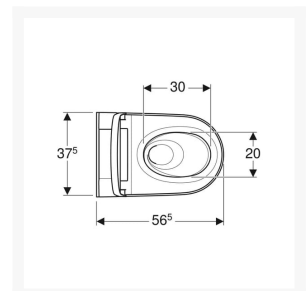

Independent 4 Life

Geberit AquaClean Sela WC Complete Solution, Wall-hung WC - Gloss Chrome-plated

£4,050.41 Inc. VAT

Product Code: 146.220.21.1

Product Images

Description

The Geberit AquaClean Sela WC Complete Solution, Wall-hung WC with a gloss chrome-plated cover panel and White ceramic. Provides female and oscillating washing improving hygiene for all users, the AquaClean Sela puts emphasis on user hygiene with rear and female washing, oscillating spray and adjustable spray arm position. 4 user profiles give the user easy control from a simple to use remote or mobile app.

- Economy mode
- Compatible with Geberit Monolith
- Compatible with Geberit Home App

Technical details:

- Colour: Gloss chrome-plated cover panel and White ceramic
- Weight Load: 150kg
- Height (mm): 390
- Width (mm): 375
- Length (mm): 565
- Protection Degree: IPX4
- Protection Class: I
- Nominal voltage: 230 V AC
- Mains frequency: 50Hz
- Power consumption: 1850 W
- Power consumption on standby: < 0.5
- Flow pressure: 0.5 – 10 Bar
- Operating Temperature: 5 – 40°C
- Water temperature adjustment range: 34 – 40°C
- Water Temperature Pre-set: 37°C
- Calculated flow rate: 0.02 l/s
- Min. flow pressure: 0.5 bar
- Spray time: 50s
- Economy mode < 0.5 W
- Spray intensity – 5 levels
- Spray arm - 5 positions
- 4 User profiles
- Mains connection required
- Mains connection with flexible three-core sheathed cable, on the right side is hidden behind the WC ceramic
- Water supply connection on the left is hidden behind the WC ceramic
- Approved in accordance with (DIN) EN 1717 / (DIN) EN 13077

Scope of delivery:

- Water supply connection set for Sigma and Omega concealed cisterns 12 cm, installation height 112 cm
- Connection set for WC, ø 90 mm
- Female sockets for the mains connection
- Spray shield
- 125ml of descaling agent
- Cleaning Set
- Remote control with wall-mounted case and battery CR2032
- Sound insulation set
- Fastening materials