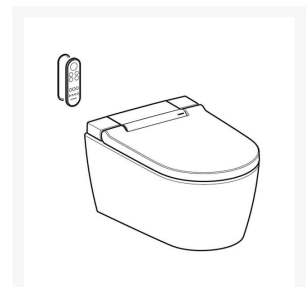

Independent 4 Life

Geberit AquaClean Sela WC Complete Solution, Wall-hung WC - Gloss Chrome-plated

£4,050.41 Inc. VAT

Product Code: 146.220.21.1

Product Images

Description

The Geberit AquaClean Sela WC Complete Solution, Wall-hung WC with a gloss chrome-plated cover panel and White ceramic. Provides female and oscillating washing improving hygiene for all users, the AquaClean Sela puts emphasis on user hygiene with rear and female washing, oscillating spray and adjustable spray arm position. 4 user profiles give the user easy control from a simple to use remote or mobile app.

- Economy mode
- Compatible with Geberit Monolith
- Compatible with Geberit Home App

Technical details:

- Colour: Gloss chrome-plated cover panel and White ceramic
- Weight Load: 150kg
- Height (mm): 390
- Width (mm): 375
- Length (mm): 565
- Protection Degree: IPX4
- Protection Class: I
- Nominal voltage: 230 V AC
- Mains frequency: 50Hz
- Power consumption: 1850 W
- Power consumption on standby: < 0.5
- Flow pressure: 0.5 – 10 Bar
- Operating Temperature: 5 – 40°C
- Water temperature adjustment range: 34 – 40°C
- Water Temperature Pre-set: 37°C
- Calculated flow rate: 0.02 l/s
- Min. flow pressure: 0.5 bar
- Spray time: 50s
- Economy mode < 0.5 W
- Spray intensity – 5 levels
- Spray arm - 5 positions
- 4 User profiles
- Mains connection required
- Mains connection with flexible three-core sheathed cable, on the right side is hidden behind the WC ceramic
- Water supply connection on the left is hidden behind the WC ceramic
- Approved in accordance with (DIN) EN 1717 / (DIN) EN 13077

Scope of delivery:

- Water supply connection set for Sigma and Omega concealed cisterns 12 cm, installation height 112 cm
- Connection set for WC, ø 90 mm
- Female sockets for the mains connection
- Spray shield
- 125ml of descaling agent
- Cleaning Set
- Remote control with wall-mounted case and battery CR2032
- Sound insulation set
- Fastening materials