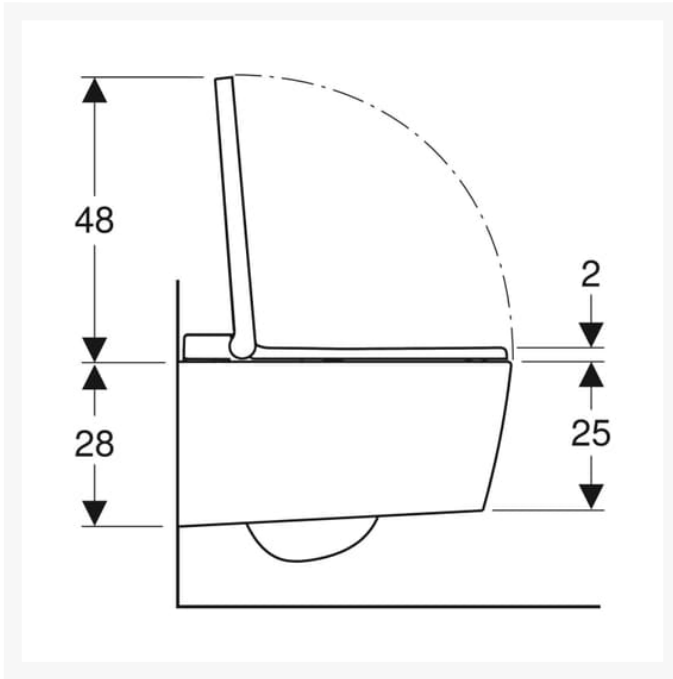

Independent 4 Life

Geberit AquaClean Sela WC Complete Solution, Wall-hung WC - Gloss Chrome-plated

£4,050.41 Inc. VAT

Product Code: 146.220.21.1

Product Images

Description

The Geberit AquaClean Sela WC Complete Solution, Wall-hung WC with a gloss chrome-plated cover panel and White ceramic. Provides female and oscillating washing improving hygiene for all users, the AquaClean Sela puts emphasis on user hygiene with rear and female washing, oscillating spray and adjustable spray arm position. 4 user profiles give the user easy control from a simple to use remote or mobile app.

- Economy mode
- Compatible with Geberit Monolith
- Compatible with Geberit Home App

Technical details:

- Colour: Gloss chrome-plated cover panel and White ceramic
- Weight Load: 150kg
- Height (mm): 390
- Width (mm): 375
- Length (mm): 565
- Protection Degree: IPX4
- Protection Class: I
- Nominal voltage: 230 V AC
- Mains frequency: 50Hz
- Power consumption: 1850 W
- Power consumption on standby: < 0.5
- Flow pressure: 0.5 – 10 Bar
- Operating Temperature: 5 – 40°C
- Water temperature adjustment range: 34 – 40°C
- Water Temperature Pre-set: 37°C
- Calculated flow rate: 0.02 l/s
- Min. flow pressure: 0.5 bar
- Spray time: 50s
- Economy mode < 0.5 W
- Spray intensity – 5 levels
- Spray arm - 5 positions
- 4 User profiles
- Mains connection required
- Mains connection with flexible three-core sheathed cable, on the right side is hidden behind the WC ceramic
- Water supply connection on the left is hidden behind the WC ceramic
- Approved in accordance with (DIN) EN 1717 / (DIN) EN 13077

Scope of delivery:

- Water supply connection set for Sigma and Omega concealed cisterns 12 cm, installation height 112 cm
- Connection set for WC, ø 90 mm
- Female sockets for the mains connection
- Spray shield
- 125ml of descaling agent
- Cleaning Set
- Remote control with wall-mounted case and battery CR2032
- Sound insulation set
- Fastening materials