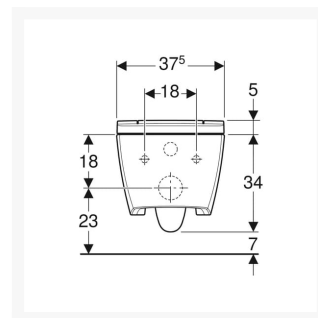

Independent 4 Life

Geberit AquaClean Sela WC Complete Solution, Wall-hung WC - White

£3,980.57 Inc. VAT

Product Code: 146.220.11.1

Product Images