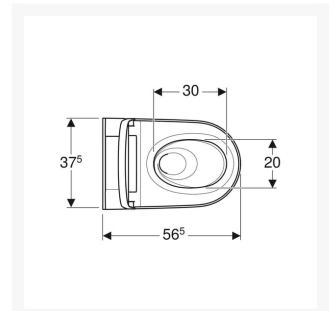

Independent 4 Life

Geberit AquaClean Sela WC Complete Solution, Wall-hung WC - White

£3,980.57 Inc. VAT

Product Code: 146.220.11.1

Product Images

Description

The Geberit AquaClean Sela WC Complete Solution, Wall-hung WC with a white cover panel and white ceramic. Provides female and oscillating washing improving hygiene for all users, the AquaClean Sela puts emphasis on user hygiene with rear and female washing, oscillating spray and adjustable spray arm position. 4 user profiles give the user easy control from a simple to use remote or mobile app.

- Economy mode
- Compatible with Geberit Monolith
- Compatible with Geberit Home App

Technical details:

- Colour: White cover panel and White ceramic
- Weight Load: 150kg
- Height (mm): 390
- Width (mm): 375
- Length (mm): 565
- Protection Degree: IPX4
- Protection Class: I
- Nominal voltage: 230 V AC
- Mains frequency: 50Hz
- Power consumption: 1850 W
- Power consumption on standby: < 0.5
- Flow pressure: 0.5 – 10 Bar
- Operating Temperature: 5 – 40°C
- Water temperature adjustment range: 34 – 40°C
- Water Temperature Pre-set: 37°C
- Calculated flow rate: 0.02 l/s
- Min. flow pressure: 0.5 bar
- Spray time: 50s
- Economy mode < 0.5 W
- Spray intensity – 5 levels
- Spray arm - 5 positions
- 4 User profiles
- Mains connection required
- Mains connection with flexible three-core sheathed cable, on the right side is hidden behind the WC ceramic
- Water supply connection on the left is hidden behind the WC ceramic
- Approved in accordance with (DIN) EN 1717 / (DIN) EN 13077

Scope of delivery:

- Water supply connection set for Sigma and Omega concealed cisterns 12 cm, installation height 112 cm
- Connection set for WC, ø 90 mm
- Female sockets for the mains connection
- Spray shield
- 125ml of descaling agent
- Cleaning Set
- Remote control with wall-mounted case and battery CR2032
- Sound insulation set
- Fastening materials