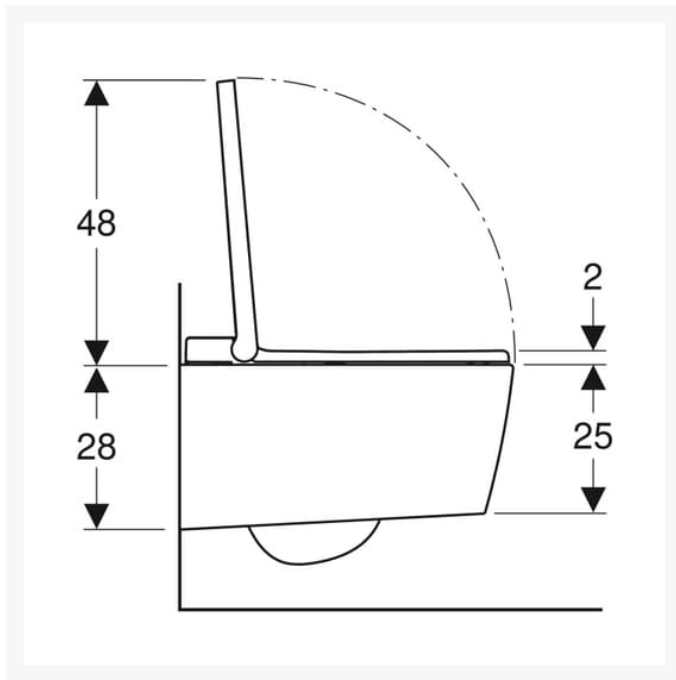

Description

The Geberit AquaClean Sela WC Complete Solution, Wall-hung WC with a white cover panel and white ceramic. Provides female and oscillating washing improving hygiene for all users, the AquaClean Sela puts emphasis on user hygiene with rear and female washing, oscillating spray and adjustable spray arm position. 4 user profiles give the user easy control from a simple to use remote or mobile app.

Eco-friendly, economy mode feature ensures that the toilet consumes no more than 0.5 watts causing a household to save around 212 rolls of toilet paper.

Key benefits:

- Adjustable settings for user preference
- Improved personal hygiene - cleaning with water not paper
- WhirlSpray Shower Technology
- Water heating by a continuous flow heater
- Nozzle has pre and post rinsing with fresh water
- Rimless WC Ceramic Pan with TurboFlush
- Remote control & remote control app
- 3 programmable user profiles
- Orientation light
- Orientation lights activate based on brightness sensor
- Adjustable shower intensity settings
- Adjustable spray arm position
- Adjustable shower temperature
- Oscillating spray
- Lady shower
- Soft opening/closing
- Quick release function
- User detection
- Descaling function