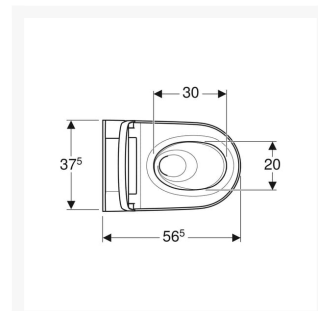

Independent 4 Life

Geberit AquaClean Sela WC Complete Solution, Wall-hung WC - White

£3,980.57 Inc. VAT

Product Code: 146.220.11.1

Product Images