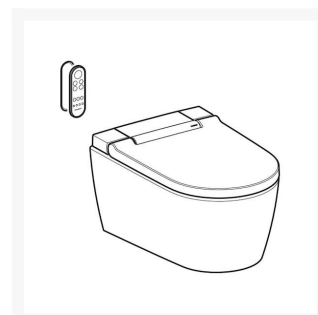

## Description

The Geberit AquaClean Sela WC Complete Solution, Wall-hung WC with a white cover panel and white ceramic. Provides female and oscillating washing improving hygiene for all users, the AquaClean Sela puts emphasis on user hygiene with rear and female washing, oscillating spray and adjustable spray arm position. 4 user profiles give the user easy control from a simple to use remote or mobile app.