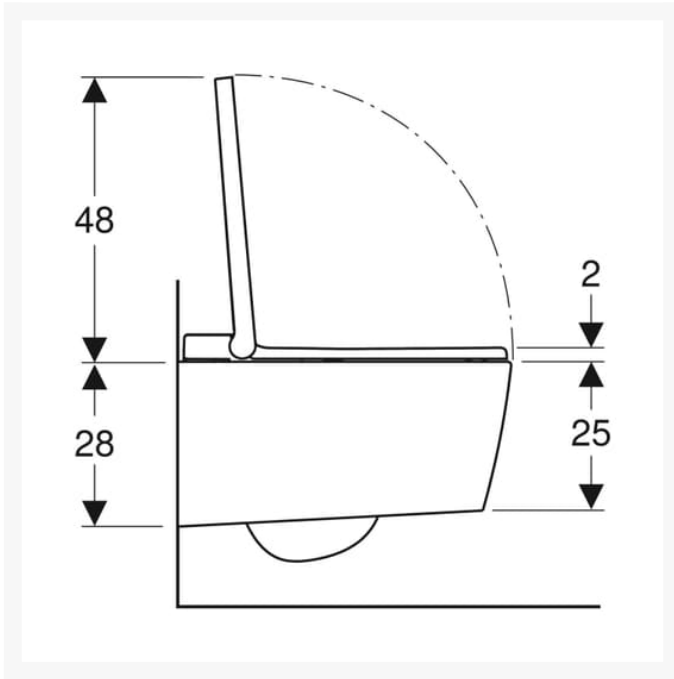

Independent 4 Life

Geberit AquaClean Sela WC Complete Solution, Wall-hung WC - White

£3,980.57 Inc. VAT

Product Code: 146.220.11.1

Product Images

Description

The Geberit AquaClean Sela WC Complete Solution, Wall-hung WC with a white cover panel and white ceramic. Provides female and oscillating washing improving hygiene for all users, the AquaClean Sela puts emphasis on user hygiene with rear and female washing, oscillating spray and adjustable spray arm position. 4 user profiles give the user easy control from a simple to use remote or mobile app.

- Economy mode
- Compatible with Geberit Monolith
- Compatible with Geberit Home App

Technical details:

- Colour: White cover panel and White ceramic
- Weight Load: 150kg
- Height (mm): 390
- Width (mm): 375
- Length (mm): 565
- Protection Degree: IPX4
- Protection Class: I
- Nominal voltage: 230 V AC
- Mains frequency: 50Hz
- Power consumption: 1850 W
- Power consumption on standby: < 0.5
- Flow pressure: 0.5 – 10 Bar
- Operating Temperature: 5 – 40°C
- Water temperature adjustment range: 34 – 40°C
- Water Temperature Pre-set: 37°C
- Calculated flow rate: 0.02 l/s
- Min. flow pressure: 0.5 bar
- Spray time: 50s
- Economy mode < 0.5 W
- Spray intensity – 5 levels
- Spray arm - 5 positions
- 4 User profiles
- Mains connection required
- Mains connection with flexible three-core sheathed cable, on the right side is hidden behind the WC ceramic
- Water supply connection on the left is hidden behind the WC ceramic
- Approved in accordance with (DIN) EN 1717 / (DIN) EN 13077

Scope of delivery:

- Water supply connection set for Sigma and Omega concealed cisterns 12 cm, installation height 112 cm
- Connection set for WC, ø 90 mm
- Female sockets for the mains connection
- Spray shield
- 125ml of descaling agent
- Cleaning Set
- Remote control with wall-mounted case and battery CR2032
- Sound insulation set
- Fastening materials