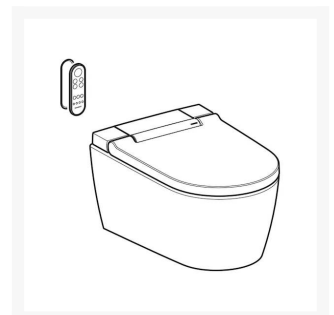

Independent 4 Life

Geberit AquaClean Sela WC Complete Solution, Wall-hung WC - White

£3,980.57 Inc. VAT

Product Code: 146.220.11.1

Product Images

Description

The Geberit AquaClean Sela WC Complete Solution, Wall-hung WC with a white cover panel and white ceramic. Provides female and oscillating washing improving hygiene for all users, the AquaClean Sela puts emphasis on user hygiene with rear and female washing, oscillating spray and adjustable spray arm position. 4 user profiles give the user easy control from a simple to use remote or mobile app.

- Economy mode
- Compatible with Geberit Monolith
- Compatible with Geberit Home App

Technical details:

- Colour: White cover panel and White ceramic
- Weight Load: 150kg
- Height (mm): 390
- Width (mm): 375
- Length (mm): 565
- Protection Degree: IPX4
- Protection Class: I
- Nominal voltage: 230 V AC
- Mains frequency: 50Hz
- Power consumption: 1850 W
- Power consumption on standby: < 0.5
- Flow pressure: 0.5 – 10 Bar
- Operating Temperature: 5 – 40°C
- Water temperature adjustment range: 34 – 40°C
- Water Temperature Pre-set: 37°C
- Calculated flow rate: 0.02 l/s
- Min. flow pressure: 0.5 bar
- Spray time: 50s
- Economy mode < 0.5 W
- Spray intensity – 5 levels
- Spray arm - 5 positions
- 4 User profiles
- Mains connection required
- Mains connection with flexible three-core sheathed cable, on the right side is hidden behind the WC ceramic
- Water supply connection on the left is hidden behind the WC ceramic
- Approved in accordance with (DIN) EN 1717 / (DIN) EN 13077

Scope of delivery:

- Water supply connection set for Sigma and Omega concealed cisterns 12 cm, installation height 112 cm
- Connection set for WC, ø 90 mm
- Female sockets for the mains connection
- Spray shield
- 125ml of descaling agent
- Cleaning Set
- Remote control with wall-mounted case and battery CR2032
- Sound insulation set
- Fastening materials