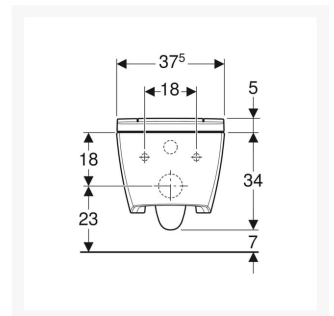

Independent 4 Life

Geberit AquaClean Sela WC Complete Solution, Wall-hung WC - White

£3,980.57 Inc. VAT

Product Code: 146.220.11.1

Product Images

Description

The Geberit AquaClean Sela WC Complete Solution, Wall-hung WC with a white cover panel and white ceramic. Provides female and oscillating washing improving hygiene for all users, the AquaClean Sela puts emphasis on user hygiene with rear and female washing, oscillating spray and adjustable spray arm position. 4 user profiles give the user easy control from a simple to use remote or mobile app.

- Economy mode
- Compatible with Geberit Monolith
- Compatible with Geberit Home App

Technical details:

- Colour: White cover panel and White ceramic
- Weight Load: 150kg
- Height (mm): 390
- Width (mm): 375
- Length (mm): 565
- Protection Degree: IPX4
- Protection Class: I
- Nominal voltage: 230 V AC
- Mains frequency: 50Hz
- Power consumption: 1850 W
- Power consumption on standby: < 0.5
- Flow pressure: 0.5 – 10 Bar
- Operating Temperature: 5 – 40°C
- Water temperature adjustment range: 34 – 40°C
- Water Temperature Pre-set: 37°C
- Calculated flow rate: 0.02 l/s
- Min. flow pressure: 0.5 bar
- Spray time: 50s
- Economy mode < 0.5 W
- Spray intensity – 5 levels
- Spray arm - 5 positions
- 4 User profiles
- Mains connection required
- Mains connection with flexible three-core sheathed cable, on the right side is hidden behind the WC ceramic
- Water supply connection on the left is hidden behind the WC ceramic
- Approved in accordance with (DIN) EN 1717 / (DIN) EN 13077

Scope of delivery:

- Water supply connection set for Sigma and Omega concealed cisterns 12 cm, installation height 112 cm
- Connection set for WC, ø 90 mm
- Female sockets for the mains connection
- Spray shield
- 125ml of descaling agent
- Cleaning Set
- Remote control with wall-mounted case and battery CR2032
- Sound insulation set
- Fastening materials