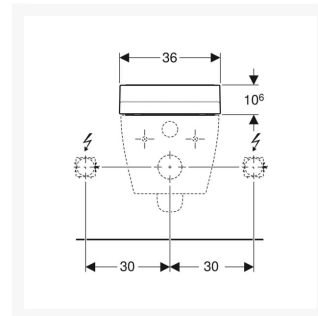

Independent 4 Life

Geberit AquaClean Tuma Classic WC Enhancement Solution - Alpine White

£1,613.18 Inc. VAT

Product Code: 146.078.11.1

Product Images