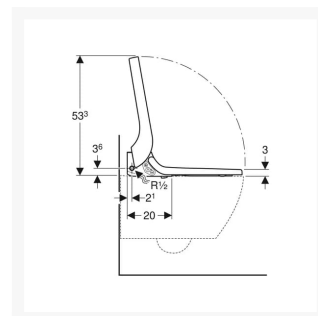

Independent 4 Life

Geberit AquaClean Tuma Classic WC Enhancement Solution - Alpine White

£1,613.18 Inc. VAT

Product Code: 146.078.11.1

Product Images