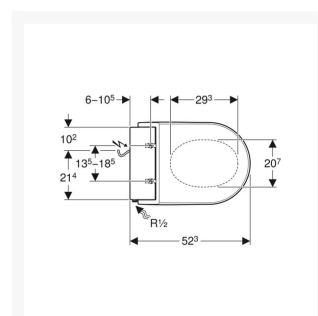

Independent 4 Life

Geberit AquaClean Tuma Classic WC Enhancement Solution - Alpine White

£1,613.18 Inc. VAT

Product Code: 146.078.11.1

Product Images