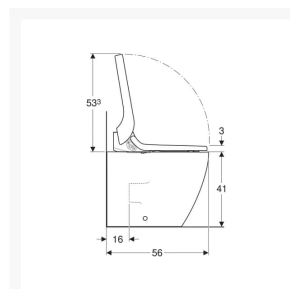

Product Images