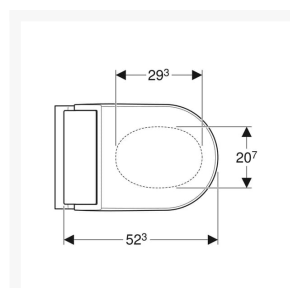

Product Images