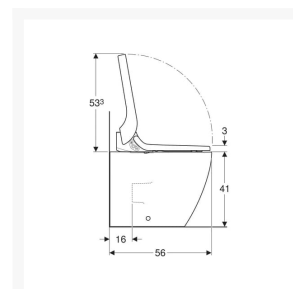

Product Images