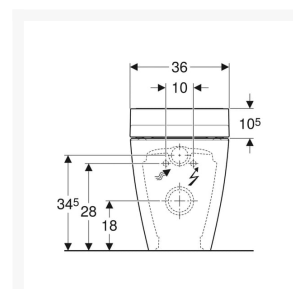

Independent 4 Life

Geberit AquaClean Tuma Classic WC Complete Solution, Floor-standing WC, Back-to-wall - White

£2,411.86 Inc. VAT

Product Code: 146.320.11.1

Product Images

Description

Geberit AquaClean Tuma Classic WC Complete Solution, Floor-standing WC, Back-to-wall in White. Free-standing toilet shower has a sleek design allowing for easy integration into almost any bathroom, designed to have all the basic features of a shower toilet, adjustable water spray temperature and adjustable arm position are both easily controlled by an app.

- Compatible with Geberit Monolith
- Compatible with Geberit Home App

Technical details:

- Colour: White
- Weight Load: 150kg
- Height to the top of pan (mm): 410
- Height to top of seat (mm): 440
- Width (mm): 360
- Seat depth (mm): 523
- Overall depth (mm): 560
- Protection Degree: IPX4
- Protection Class: I
- Nominal voltage: 230 V AC
- Mains frequency: 50Hz
- Power consumption: 2000 W
- Power consumption on standby: < 0.5
- Flow pressure: 0.5 – 10 Bar
- Operating Temperature: 5 – 40°C
- Water temperature adjustment range: 34 – 40°C
- Water temperature Pre-set: 37°C
- Calculated flow rate: 0.02 l/s
- Min. flow pressure: 0.5 bar
- Spray time: 50s
- Economy mode < 0.5 W
- Spray intensity – 5 levels
- Spray arms - 5 levels
- 1 User profile
- Mains connection required
- Mains connection with flexible three-core sheathed cable, on the right side is hidden behind the WC ceramic
- Water supply connection on the left is hidden behind the WC ceramic
- Floor inlet of 60 - 280mm from wall in combination with the Geberit Monolith sanitary modules for floor-standing WC is possible
- Approved in accordance with (DIN) EN 1717 / (DIN) EN 13077