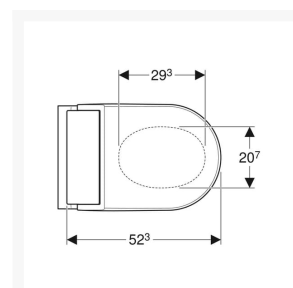

Product Images