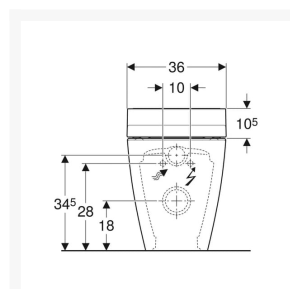

Independent 4 Life

Geberit AquaClean Tuma Classic WC Complete Solution, Floor-standing WC, Back-to-wall - White

£2,411.86 Inc. VAT

Product Code: 146.320.11.1

Product Images

Description

Geberit AquaClean Tuma Classic WC Complete Solution, Floor-standing WC, Back-to-wall in White. Free-standing toilet shower has a sleek design allowing for easy integration into almost any bathroom, designed to have all the basic features of a shower toilet, adjustable water spray temperature and adjustable arm position are both easily controlled by an app.

- Compatible with Geberit Monolith
- Compatible with Geberit Home App

Technical details:

- Colour: White
- Weight Load: 150kg
- Height to the top of pan (mm): 410
- Height to top of seat (mm): 440
- Width (mm): 360
- Seat depth (mm): 523
- Overall depth (mm): 560
- Protection Degree: IPX4
- Protection Class: I
- Nominal voltage: 230 V AC
- Mains frequency: 50Hz
- Power consumption: 2000 W
- Power consumption on standby: < 0.5
- Flow pressure: 0.5 – 10 Bar
- Operating Temperature: 5 – 40°C
- Water temperature adjustment range: 34 – 40°C
- Water temperature Pre-set: 37°C
- Calculated flow rate: 0.02 l/s
- Min. flow pressure: 0.5 bar
- Spray time: 50s
- Economy mode < 0.5 W
- Spray intensity – 5 levels
- Spray arms - 5 levels
- 1 User profile
- Mains connection required
- Mains connection with flexible three-core sheathed cable, on the right side is hidden behind the WC ceramic
- Water supply connection on the left is hidden behind the WC ceramic
- Floor inlet of 60 - 280mm from wall in combination with the Geberit Monolith sanitary modules for floor-standing WC is possible
- Approved in accordance with (DIN) EN 1717 / (DIN) EN 13077