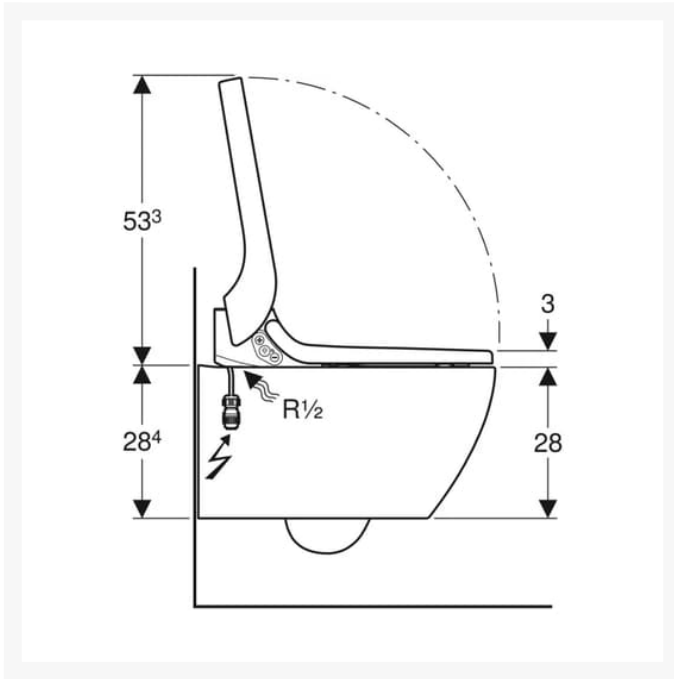

Independent 4 Life

Geberit AquaClean Tuma Classic WC Complete Solution, Wall-hung WC - White

£2,137.14 Inc. VAT

Product Code: 146.090.11.1

Product Images

Description

Geberit AquaClean Tuma Classic WC Complete Solution, Wall-hung WC in White. Designed to have all the basic features of a shower toilet, rear washing, adjustable water spray temperature and arm position are both easily controlled by an app.

Technical details:

- Colour: White
- Weight Load: 150kg
- Installed height determined by user for the wall-hung version
- Height of pan at front (mm): 280
- Overall height (mm): 446
- Width (mm): 360
- Length (mm): 553
- Protection Degree: IPX4
- Protection Class: I
- Nominal voltage: 230 V AC
- Mains frequency: 50Hz
- Power consumption: 2000 W
- Power consumption on standby: < 0.5
- Flow pressure: 0.5 – 10 Bar
- Operating Temperature: 5 – 40°C
- Water temperature adjustment range: 34 – 40°C
- Water Temperature Pre-set: 37°C
- Calculated flow rate: 0.02 l/s
- Min. flow pressure: 0.5 bar
- Spray time: 50s
- Economy mode < 0.5 W
- Spray intensity – 5 levels
- Spray arm - 5 positions
- 1 User profile
- Mains connection required
- Mains connection with flexible three-core sheathed cable, on the right side is hidden behind the WC ceramic
- Water supply connection on the left is hidden behind the WC ceramic
- Approved in accordance with (DIN) EN 1717 / (DIN) EN 13077

Scope of Delivery:

- Water supply connection set for Sigma and Omega concealed cisterns 12cm, installation height of 112cm
- Connection set for WC
- Female sockets for the mains connection
- Spray shield
- 125ml of descaling agent
- Cleaning Set
- Remote control with wall-mounted case and battery CR2032
- Fastening materials