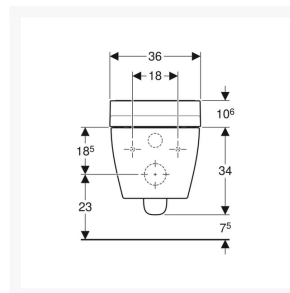

Independent 4 Life

Geberit AquaClean Tuma Classic WC Complete Solution, Wall-hung WC - White

£2,137.14 Inc. VAT

Product Code: 146.090.11.1

Product Images

Description

Geberit AquaClean Tuma Classic WC Complete Solution, Wall-hung WC in White. Designed to have all the basic features of a shower toilet, rear washing, adjustable water spray temperature and arm position are both easily controlled by an app.

Technical details:

- Colour: White
- Weight Load: 150kg
- Installed height determined by user for the wall-hung version
- Height of pan at front (mm): 280
- Overall height (mm): 446
- Width (mm): 360
- Length (mm): 553
- Protection Degree: IPX4
- Protection Class: I
- Nominal voltage: 230 V AC
- Mains frequency: 50Hz
- Power consumption: 2000 W
- Power consumption on standby: < 0.5
- Flow pressure: 0.5 – 10 Bar
- Operating Temperature: 5 – 40°C
- Water temperature adjustment range: 34 – 40°C
- Water Temperature Pre-set: 37°C
- Calculated flow rate: 0.02 l/s
- Min. flow pressure: 0.5 bar
- Spray time: 50s
- Economy mode < 0.5 W
- Spray intensity – 5 levels
- Spray arm - 5 positions
- 1 User profile
- Mains connection required
- Mains connection with flexible three-core sheathed cable, on the right side is hidden behind the WC ceramic
- Water supply connection on the left is hidden behind the WC ceramic
- Approved in accordance with (DIN) EN 1717 / (DIN) EN 13077

Scope of Delivery:

- Water supply connection set for Sigma and Omega concealed cisterns 12cm, installation height of 112cm
- Connection set for WC
- Female sockets for the mains connection
- Spray shield
- 125ml of descaling agent
- Cleaning Set
- Remote control with wall-mounted case and battery CR2032
- Fastening materials