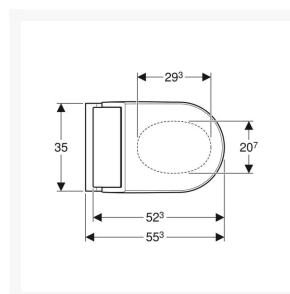

Product Images