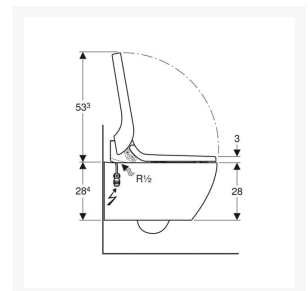

Independent 4 Life

Geberit AquaClean Tuma Comfort WC Complete Solution, Wall-hung WC - White

£3,405.67 Inc. VAT

Product Code: 146.290.11.1

Product Images

Description

The Geberit AquaClean Tuma Comfort WC Complete Solution, Wall-hung WC with white cover and white ceramic. Designed with a focus on user comfort with a heated seat, dryer and odour extraction. Improves hygiene with separate rear and lady shower. Controlled via app or remote control with 4 user profiles for user preferences.

- Descaling function
- Odour extraction
- Economy mode
- Compatible with Geberit Monolith
- Compatible with Geberit Home App

Technical details:

- Colour: White
- Weight Load: 150kg
- Height of pan at front (mm): 280
- Overall height (mm): 446
- Width (mm): 360
- Length (mm): 553
- Seat height (mm): 30
- Protection Degree: IPX4
- Protection Class: I
- Nominal voltage: 230 V AC
- Mains frequency: 50Hz
- Power consumption: 2000 W
- Power consumption on standby: < 0.5
- Flow pressure: 0.5 – 10 Bar
- Operating Temperature: 5 – 40°C
- Water temperature adjustment range: 34 – 40°C
- Water Temperature Pre-set: 37°C
- Calculated flow rate: 0.02 l/s
- Min. flow pressure: 0.5 bar
- Spray time: 50s
- Economy mode < 0.5 W
- Spray intensity – 5 levels
- Spray arm - 5 positions
- 4 User profiles
- Mains connection required
- Mains connection with flexible three-core sheathed cable, on the right side is hidden behind the WC ceramic
- Water supply connection on the left is hidden behind the WC ceramic
- Approved in accordance with (DIN) EN 1717 / (DIN) EN 13077

Scope of Delivery:

- Water supply connection set for Sigma and Omega concealed cisterns 12cm, installation height of 112cm
- Connection set for WC
- Female sockets for the mains connection
- Spray shield
- 125ml of descaling agent
- Cleaning Set
- Remote control with wall-mounted case and battery CR2032
- Sound insulation set
- Fastening materials