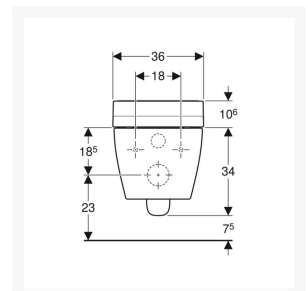

Independent 4 Life

Geberit AquaClean Tuma Comfort WC Complete Solution, Wall-hung WC - White

£3,405.67 Inc. VAT

Product Code: 146.290.11.1

Product Images

Description

The Geberit AquaClean Tuma Comfort WC Complete Solution, Wall-hung WC with white cover and white ceramic. Designed with a focus on user comfort with a heated seat, dryer and odour extraction. Improves hygiene with separate rear and lady shower. Controlled via app or remote control with 4 user profiles for user preferences.

- Descaling function
- Odour extraction
- Economy mode
- Compatible with Geberit Monolith
- Compatible with Geberit Home App

Technical details:

- Colour: White
- Weight Load: 150kg
- Height of pan at front (mm): 280
- Overall height (mm): 446
- Width (mm): 360
- Length (mm): 553
- Seat height (mm): 30
- Protection Degree: IPX4
- Protection Class: I
- Nominal voltage: 230 V AC
- Mains frequency: 50Hz
- Power consumption: 2000 W
- Power consumption on standby: < 0.5
- Flow pressure: 0.5 – 10 Bar
- Operating Temperature: 5 – 40°C
- Water temperature adjustment range: 34 – 40°C
- Water Temperature Pre-set: 37°C
- Calculated flow rate: 0.02 l/s
- Min. flow pressure: 0.5 bar
- Spray time: 50s
- Economy mode < 0.5 W
- Spray intensity – 5 levels
- Spray arm - 5 positions
- 4 User profiles
- Mains connection required
- Mains connection with flexible three-core sheathed cable, on the right side is hidden behind the WC ceramic
- Water supply connection on the left is hidden behind the WC ceramic
- Approved in accordance with (DIN) EN 1717 / (DIN) EN 13077

Scope of Delivery:

- Water supply connection set for Sigma and Omega concealed cisterns 12cm, installation height of 112cm
- Connection set for WC
- Female sockets for the mains connection
- Spray shield
- 125ml of descaling agent
- Cleaning Set
- Remote control with wall-mounted case and battery CR2032
- Sound insulation set
- Fastening materials