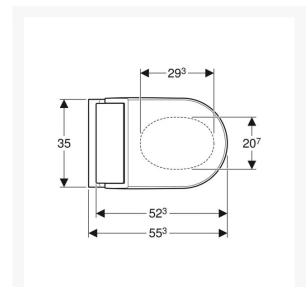

Independent 4 Life

Geberit AquaClean Tuma Comfort WC Complete Solution, Wall-hung WC - White

£3,405.67 Inc. VAT

Product Code: 146.290.11.1

Product Images

Description

The Geberit AquaClean Tuma Comfort WC Complete Solution, Wall-hung WC with white cover and white ceramic. Designed with a focus on user comfort with a heated seat, dryer and odour extraction. Improves hygiene with separate rear and lady shower. Controlled via app or remote control with 4 user profiles for user preferences.

- Descaling function
- Odour extraction
- Economy mode
- Compatible with Geberit Monolith
- Compatible with Geberit Home App

Technical details:

- Colour: White
- Weight Load: 150kg
- Height of pan at front (mm): 280
- Overall height (mm): 446
- Width (mm): 360
- Length (mm): 553
- Seat height (mm): 30
- Protection Degree: IPX4
- Protection Class: I
- Nominal voltage: 230 V AC
- Mains frequency: 50Hz
- Power consumption: 2000 W
- Power consumption on standby: < 0.5
- Flow pressure: 0.5 – 10 Bar
- Operating Temperature: 5 – 40°C
- Water temperature adjustment range: 34 – 40°C
- Water Temperature Pre-set: 37°C
- Calculated flow rate: 0.02 l/s
- Min. flow pressure: 0.5 bar
- Spray time: 50s
- Economy mode < 0.5 W
- Spray intensity – 5 levels
- Spray arm - 5 positions
- 4 User profiles
- Mains connection required
- Mains connection with flexible three-core sheathed cable, on the right side is hidden behind the WC ceramic
- Water supply connection on the left is hidden behind the WC ceramic
- Approved in accordance with (DIN) EN 1717 / (DIN) EN 13077

Scope of Delivery:

- Water supply connection set for Sigma and Omega concealed cisterns 12cm, installation height of 112cm
- Connection set for WC
- Female sockets for the mains connection
- Spray shield
- 125ml of descaling agent
- Cleaning Set
- Remote control with wall-mounted case and battery CR2032
- Sound insulation set
- Fastening materials